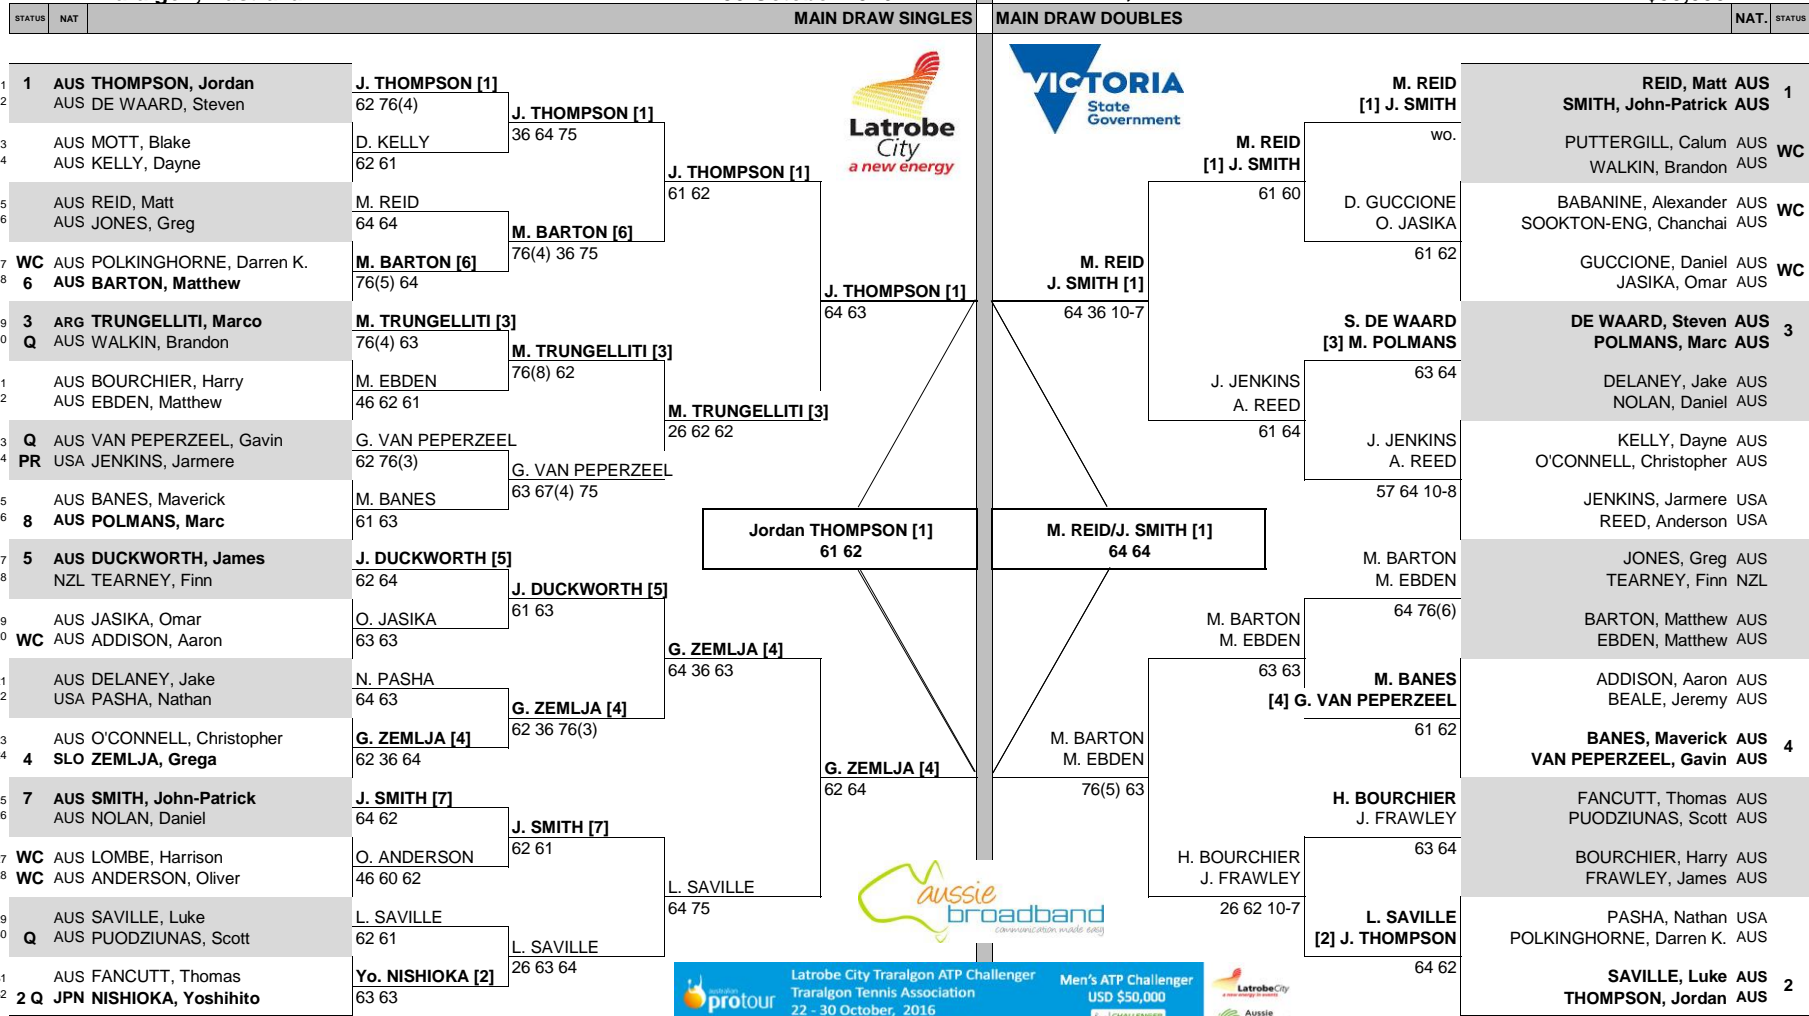

# 2016 Latrobe City Traralgon Challenger

**CITY, COUNTRY**  
Traralgon, Australia

**TOURNAMENT DATES**  
24-30 October 2016

**SURFACE**  
Hard, Plexicushion

**TOTAL PRIZE MONEY**  
\$50,000

ATP, Inc. © Copyright 2014

RANK	SEEDED PLAYERS	RANK	PRIZE MONEY		POINTS	ALTERNATES / LUCKY LOSERS	RETIREMENTS/WALKOVERS	SEEDED TEAMS		RANK	PRIZE MONEY (PER TEAM)		POINTS	ALTERNATES	RETIREMENTS/W.O.
			WINNER	FINALIST				SEMI-FINALIST	QUARTER-FINALIST		WINNER	FINALIST			
1	THOMPSON, Jordan	92	WINNER	\$7,200	80			1	REID, Matt / SMITH, John-Patrick	199	WINNER	\$3,100	80		
2	NISHIOKA, Yoshihito	101	FINALIST	\$4,240	48			2	SAVILLE, Luke / THOMPSON, Jordan	317	FINALIST	\$1,800	48		
3	TRUNGELLITI, Marco	153	SEMI-FINALIST	\$2,510	29			3	DE WAARD, Steven / POLMANS, Marc	434	SEMI-FINALIST	\$1,080	29		
4	ZEMLJA, Grega	157	QUARTER-FINALIST	\$1,460	15	WITHDRAWALS		4	BANES, Maverick / VAN PEPERZEEL, Gavin	727	QUARTER-FINALIST	\$640	15	WITHDRAWALS	
5	DUCKWORTH, James	158	SECOND ROUND	\$860	7						FIRST ROUND	\$360	0		
6	BARTON, Matthew	187	FIRST ROUND	\$520	0										
7	SMITH, John-Patrick	258													
8	POLMANS, Marc	271													

**FOLLOW LIVE SCORING AT [www.ATPWorldTour.com](http://www.ATPWorldTour.com)**

LAST DIRECT ACCEPTANCE: Nathan PASHA 1063 | ATP SUPERVISOR: Scott RAY(AUS) | LAST DIRECT ACCEPTANCE: Aaron ADDISON/Jeremy BEALE 1792