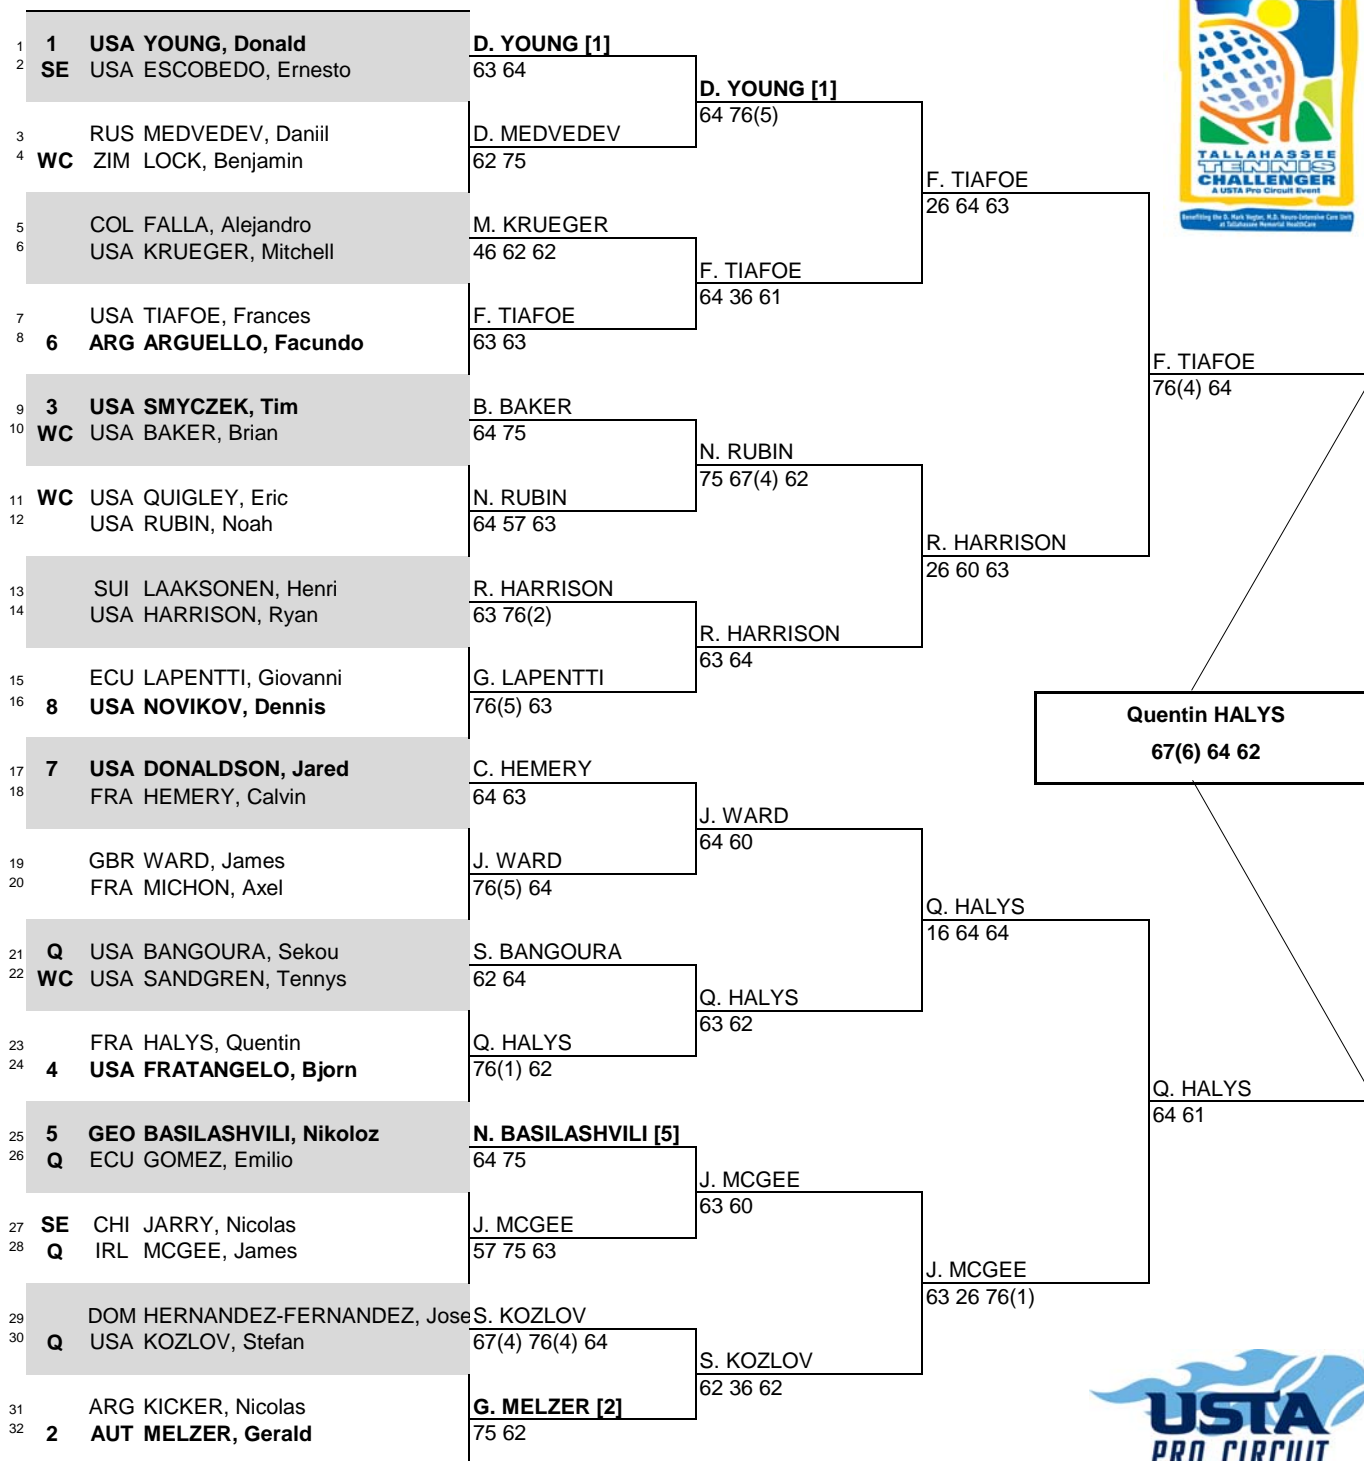

Tallahassee Tennis Challenger

CITY, COUNTRY
Tallahassee, Florida, USA

TOURNAMENT DATES
23-30 April 2016

SURFACE
Green Clay, Har Tru

TOTAL FINANCIAL COMMITMENT
\$50,000

STATUS NAT **MAIN DRAW SINGLES**

ATP, Inc. © Copyright 2014

SEEDED PLAYERS	RANK	PRIZE MONEY	POINTS	ALTERNATES / LUCKY LOSERS	RETIREMENTS/WALKOVERS
1 YOUNG, Donald	84	WINNER	\$7,200	80	
2 MELZER, Gerald	112	FINALIST	\$4,240	48	
3 SMYCZEK, Tim	119	SEMI-FINALIST	\$2,510	29	
4 FRATANGELO, Bjorn	126	QUARTER-FINALIST	\$1,460	15	
5 BASILASHVILI, Nikoloz	130	SECOND ROUND	\$860	7	
6 ARGUELLO, Facundo	143	FIRST ROUND	\$520	0	
7 DONALDSON, Jared	147				
8 NOVIKOV, Dennis	148				