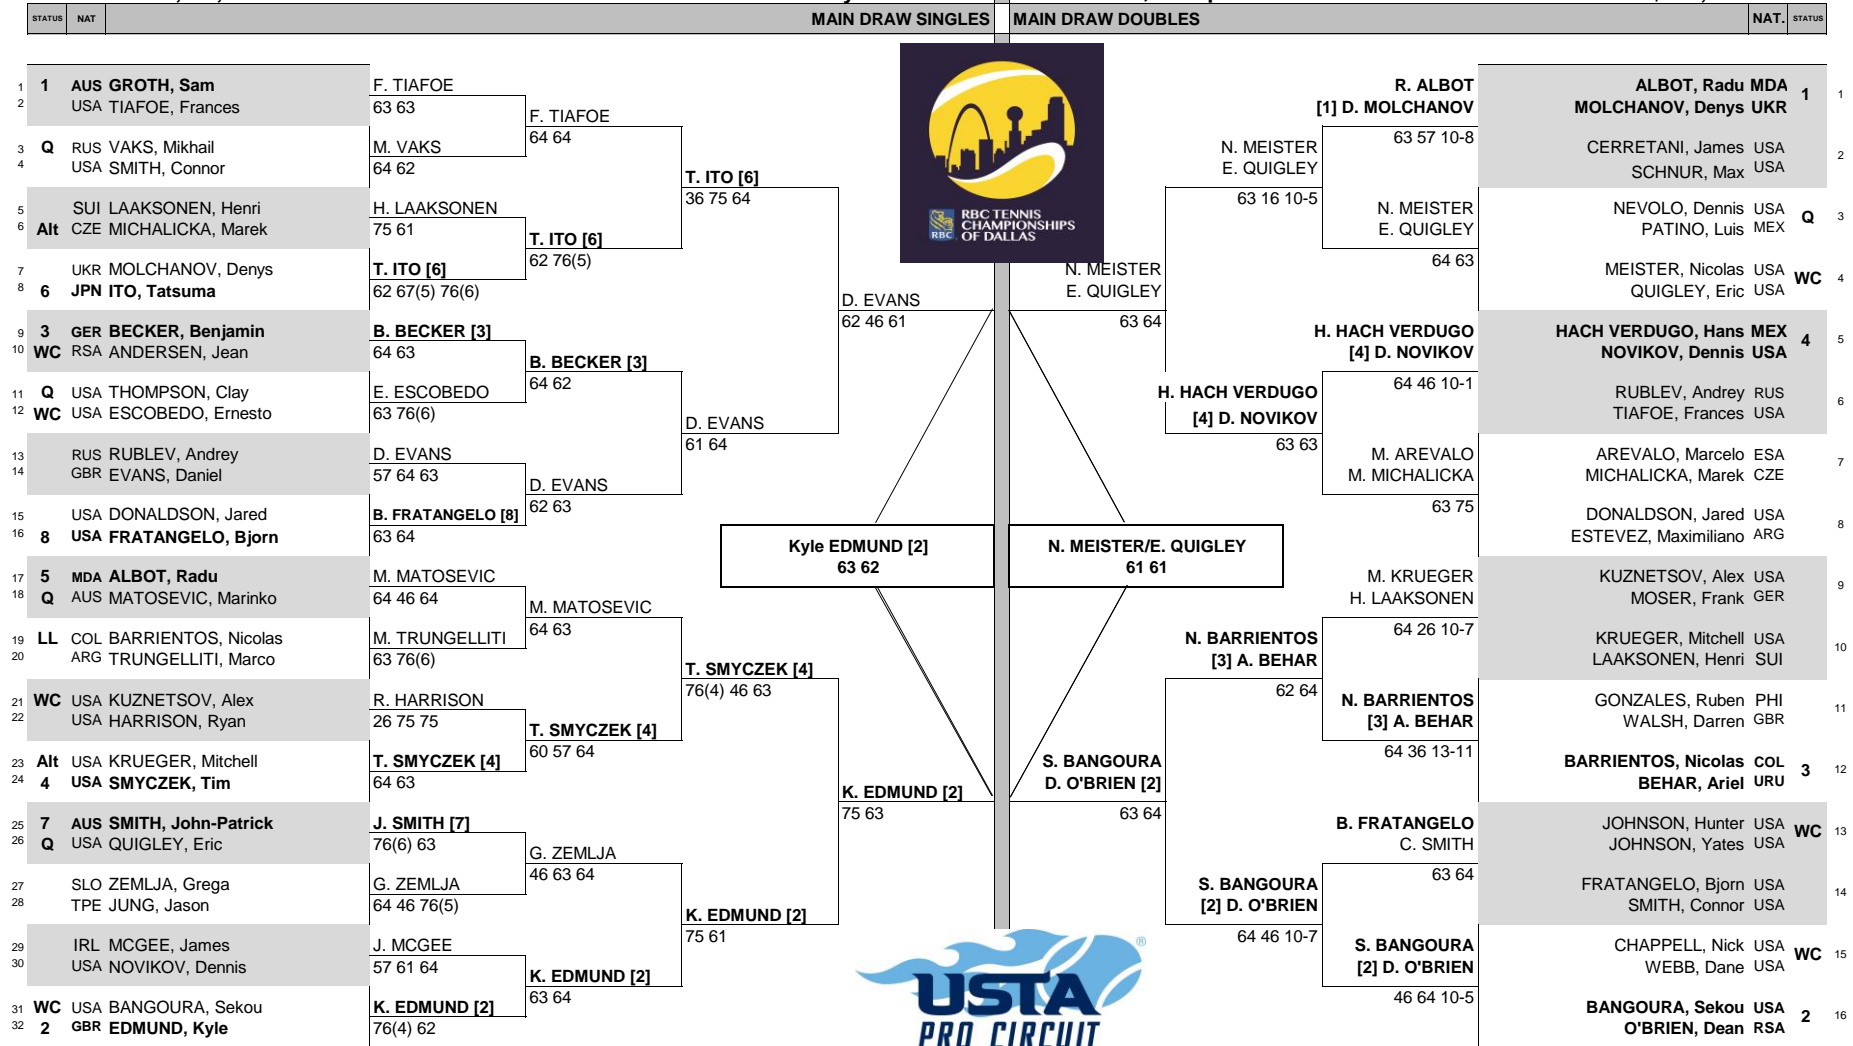

RBC TENNIS CHAMPIONSHIPS OF DALLAS

CITY, COUNTRY
Dallas, TX, USA

TOURNAMENT DATES
1 - 6 February 2016

SURFACE
Hard, Plexipave

TOTAL FINANCIAL COMMITMENT
\$100,000

ATP, Inc. © Copyright 2014

SEEDED PLAYERS				SEEDED TEAMS				
RANK	PRIZE MONEY	POINTS	LUCKY LOSERS	RANK	PRIZE MONEY (PER TEAM)	POINTS	ALTERNATES	
1	\$14,400	100	M. Krueger - (Alt)	1	\$6,200	100		
2	\$8,480	60	N. Barrientos - (LL)	2	\$3,600	60		
3	\$5,020	35	M. Michalicka - (Alt)	3	\$2,160	35		
4	\$2,920	18	WITHDRAWALS					
5	\$1,720	8		4	\$1,280	18		
6	\$1,040	0			\$720	0		

FOLLOW LIVE SCORING AT www.ATPWorldTour.com

LAST DIRECT ACCEPTANCE	JUNG - 243	ATP SUPERVISOR	Keith L. Crossland	LAST DIRECT ACCEPTANCE	DONALDSON / ESTEVEZ - 483
------------------------	------------	----------------	--------------------	------------------------	---------------------------