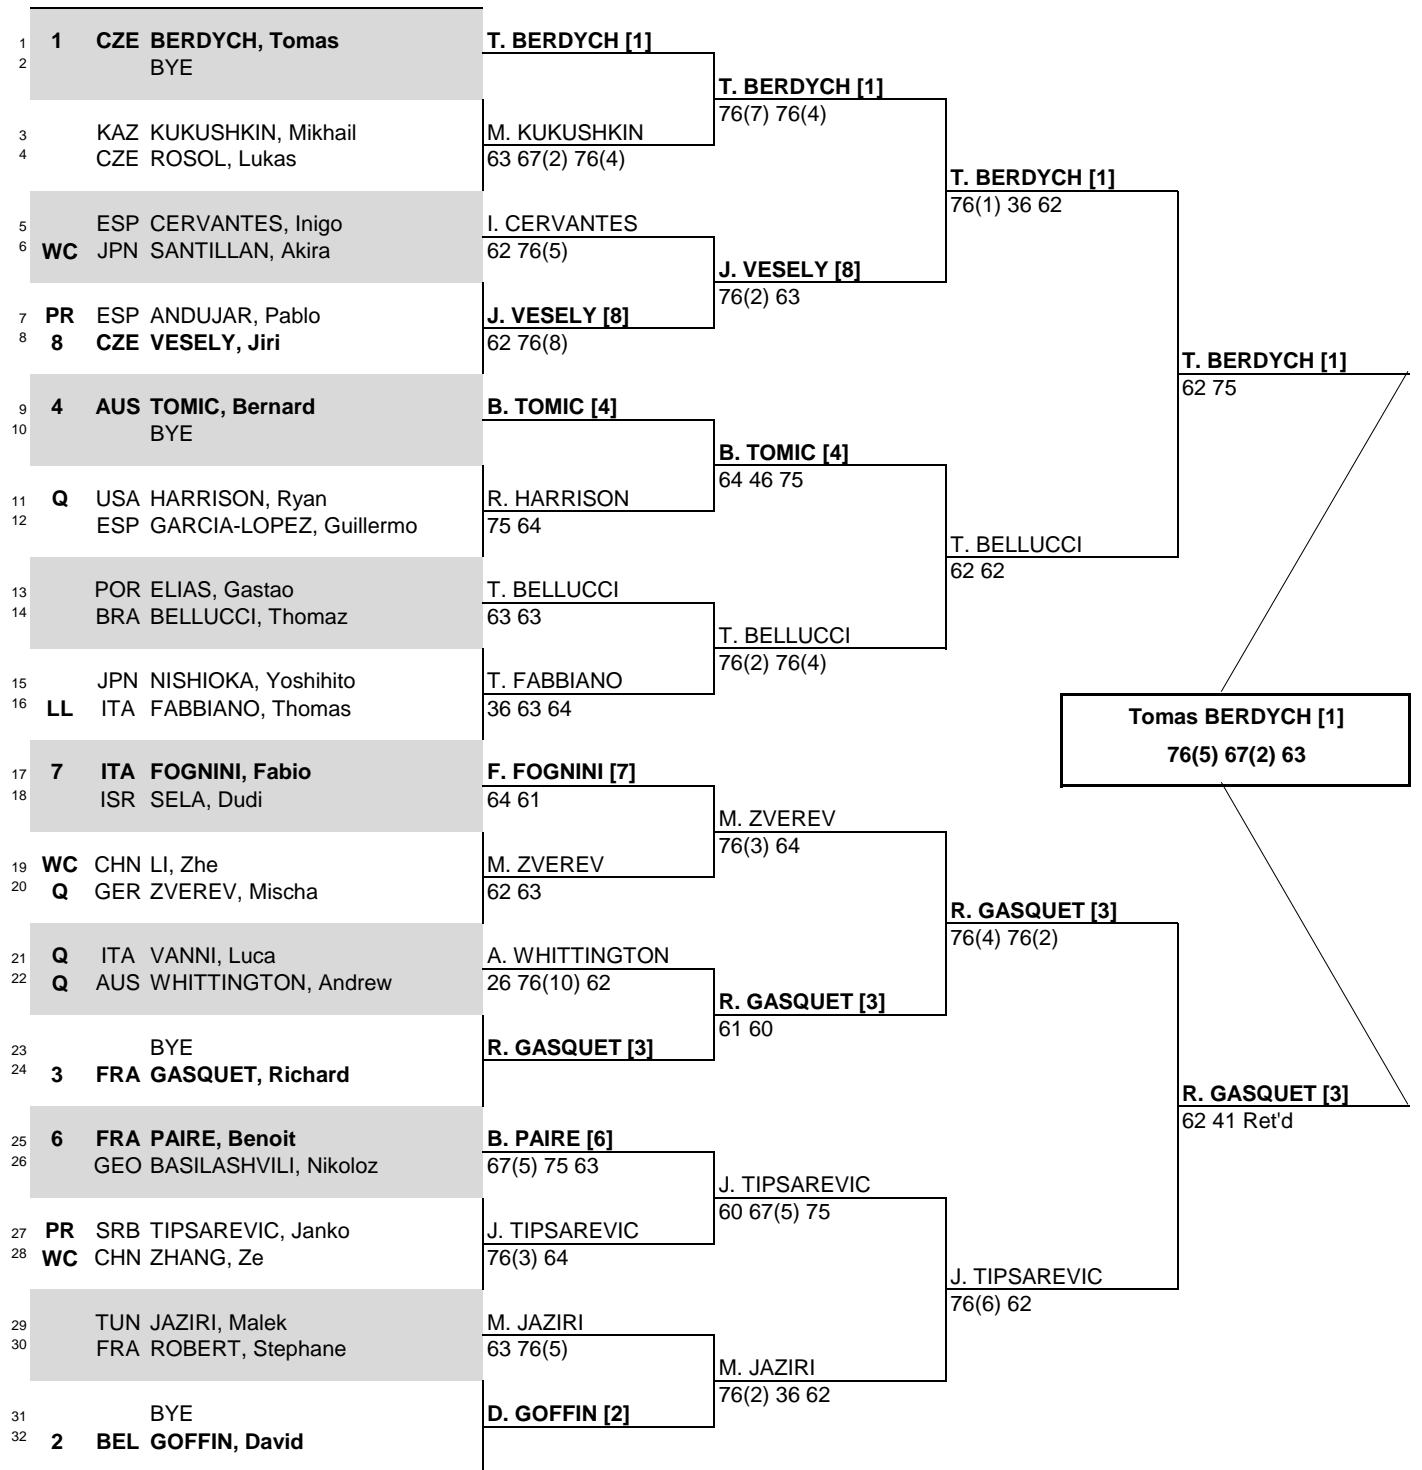

CITY, COUNTRY
Shenzhen, China

TOURNAMENT DATES SURFACE
26 September - 2 October, 2 Hard, Plexipave

TOTAL FINANCIAL COMMITMENT
\$704,140

STATUS NAT MAIN DRAW SINGLES

ATP, Inc. © Copyright 2014

SEEDED PLAYERS	RANK	PRIZE MONEY	POINTS	ALTERNATES / LUCKY LOSERS	RETIREMENTS/WALKOVERS
1 BERDYCH, Tomas	9	WINNER \$114,000	250	T. Fabbiano (LL)	J. Tipsarevic - Right thigh
2 GOFFIN, David	14	FINALIST \$60,090	150		
3 GASQUET, Richard	17	SEMI-FINALIST \$32,550	90		
4 TOMIC, Bernard	22	QUARTER-FINALIST \$18,545	45	WITHDRAWALS	
5 ZVEREV, Alexander	27	SECOND ROUND \$10,930	20	A. Zverev (Fatigue)	
6 PAIRE, Benoit	38	FIRST ROUND \$6,475	0		
7 FOGNINI, Fabio	43	FOLLOW LIVE SCORING AT www.ATPWorldTour.com			
8 VESELY, Jiri	51	LAST DIRECT ACCEPTANCE			
		Nikoloz Basilashvili, 107	ATP SUPERVISOR(S)		Thomas Karlberg