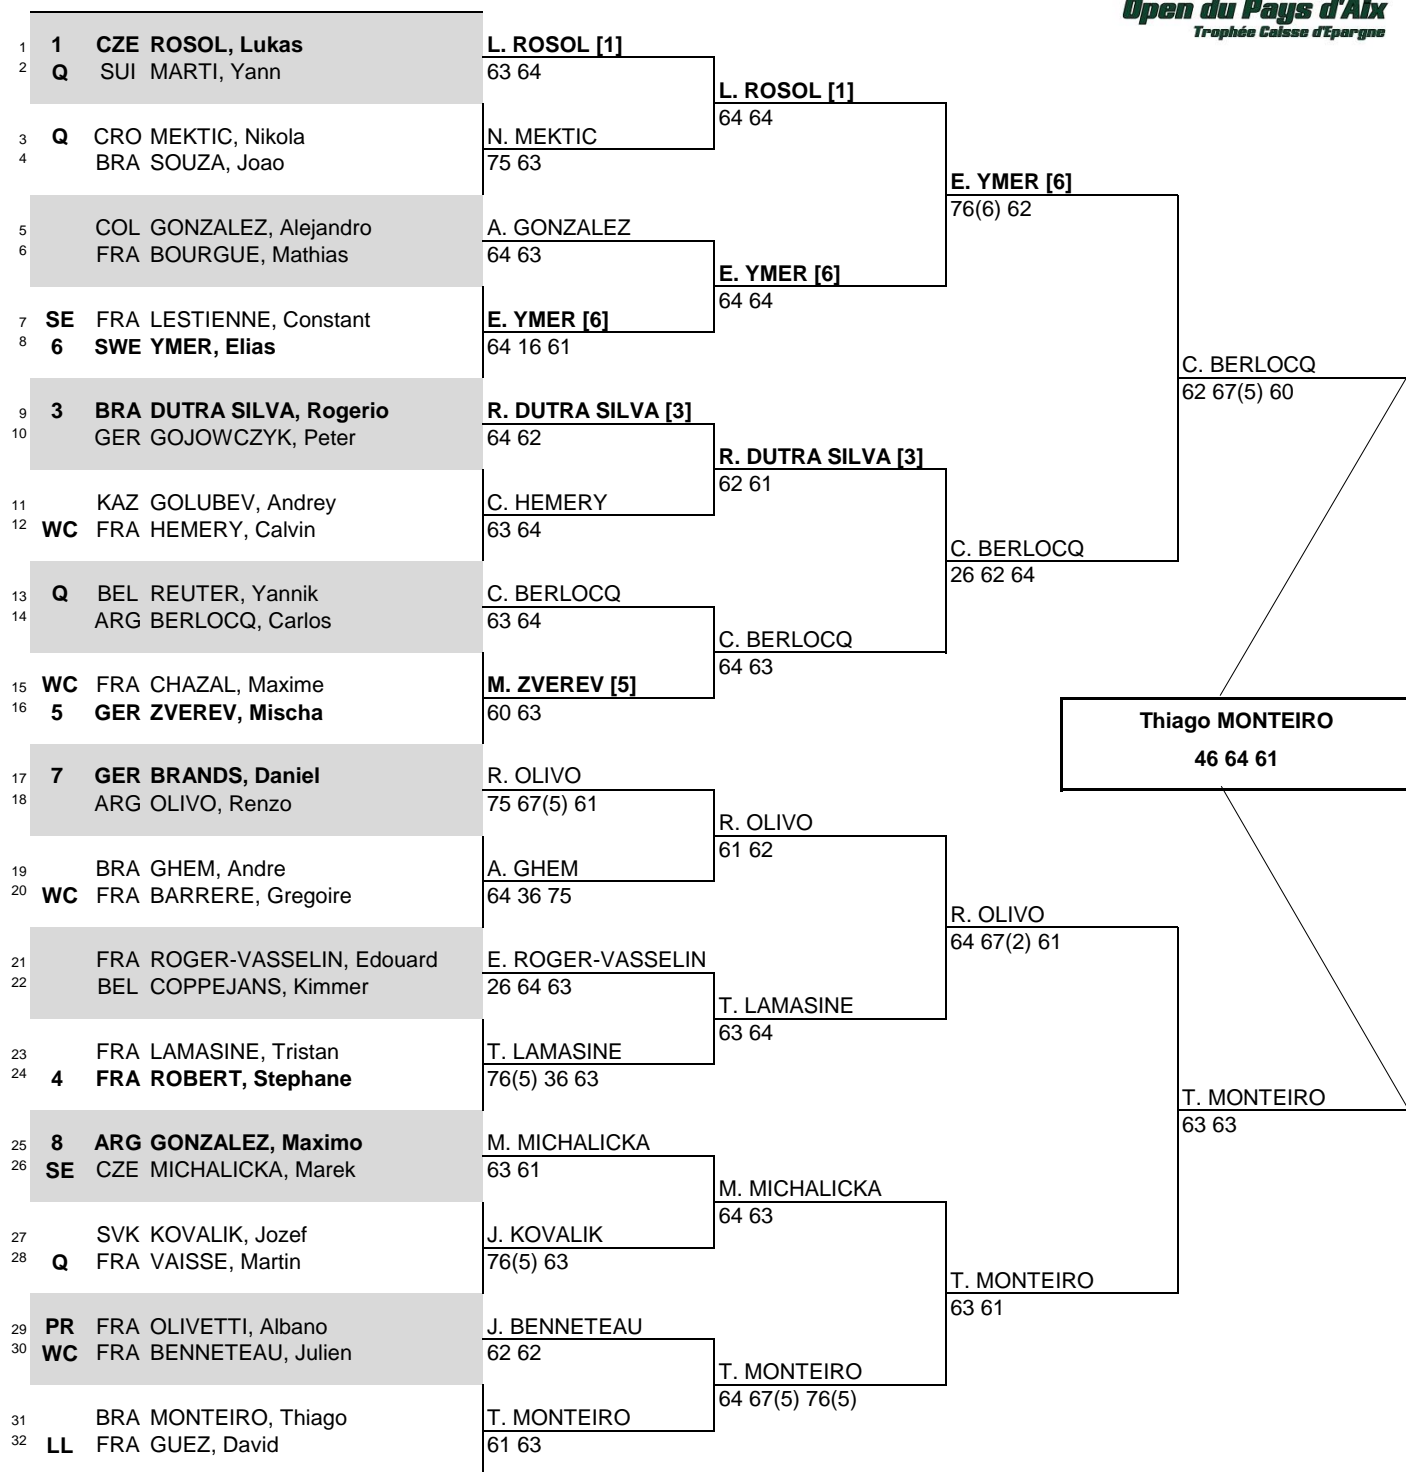

Open du Pays d'Aix-Trophee Caisse d'Epargne

CITY, COUNTRY
Aix en Provence, France

TOURNAMENT DATES
2-8 May 2016

SURFACE
Red Clay

TOTAL FINANCIAL COMMITMENT
€ 85,000

STATUS NAT MAIN DRAW SINGLES

Open du Pays d'Aix
Trophée Caisse d'Epargne

ATP, Inc. © Copyright 2014

SEEDED PLAYERS	RANK	PRIZE MONEY	POINTS	ALTERNATES / LUCKY LOSERS	RETIREMENTS/WALKOVERS
1 ROSOL, Lukas	65	WINNER	€ 12,250	110	D. Guez (LL)
2 SCHWARTZMAN, Diego	87	FINALIST	€ 7,200	65	
3 DUTRA SILVA, Rogerio	101	SEMI-FINALIST	€ 4,260	40	
4 ROBERT, Stephane	116	QUARTER-FINALIST	€ 2,480	20	
5 ZVEREV, Mischa	129	SECOND ROUND	€ 1,460	9	
6 YMER, Elias	132	FIRST ROUND	€ 885	0	
7 BRANDS, Daniel	135				
8 GONZALEZ, Maximo	136				