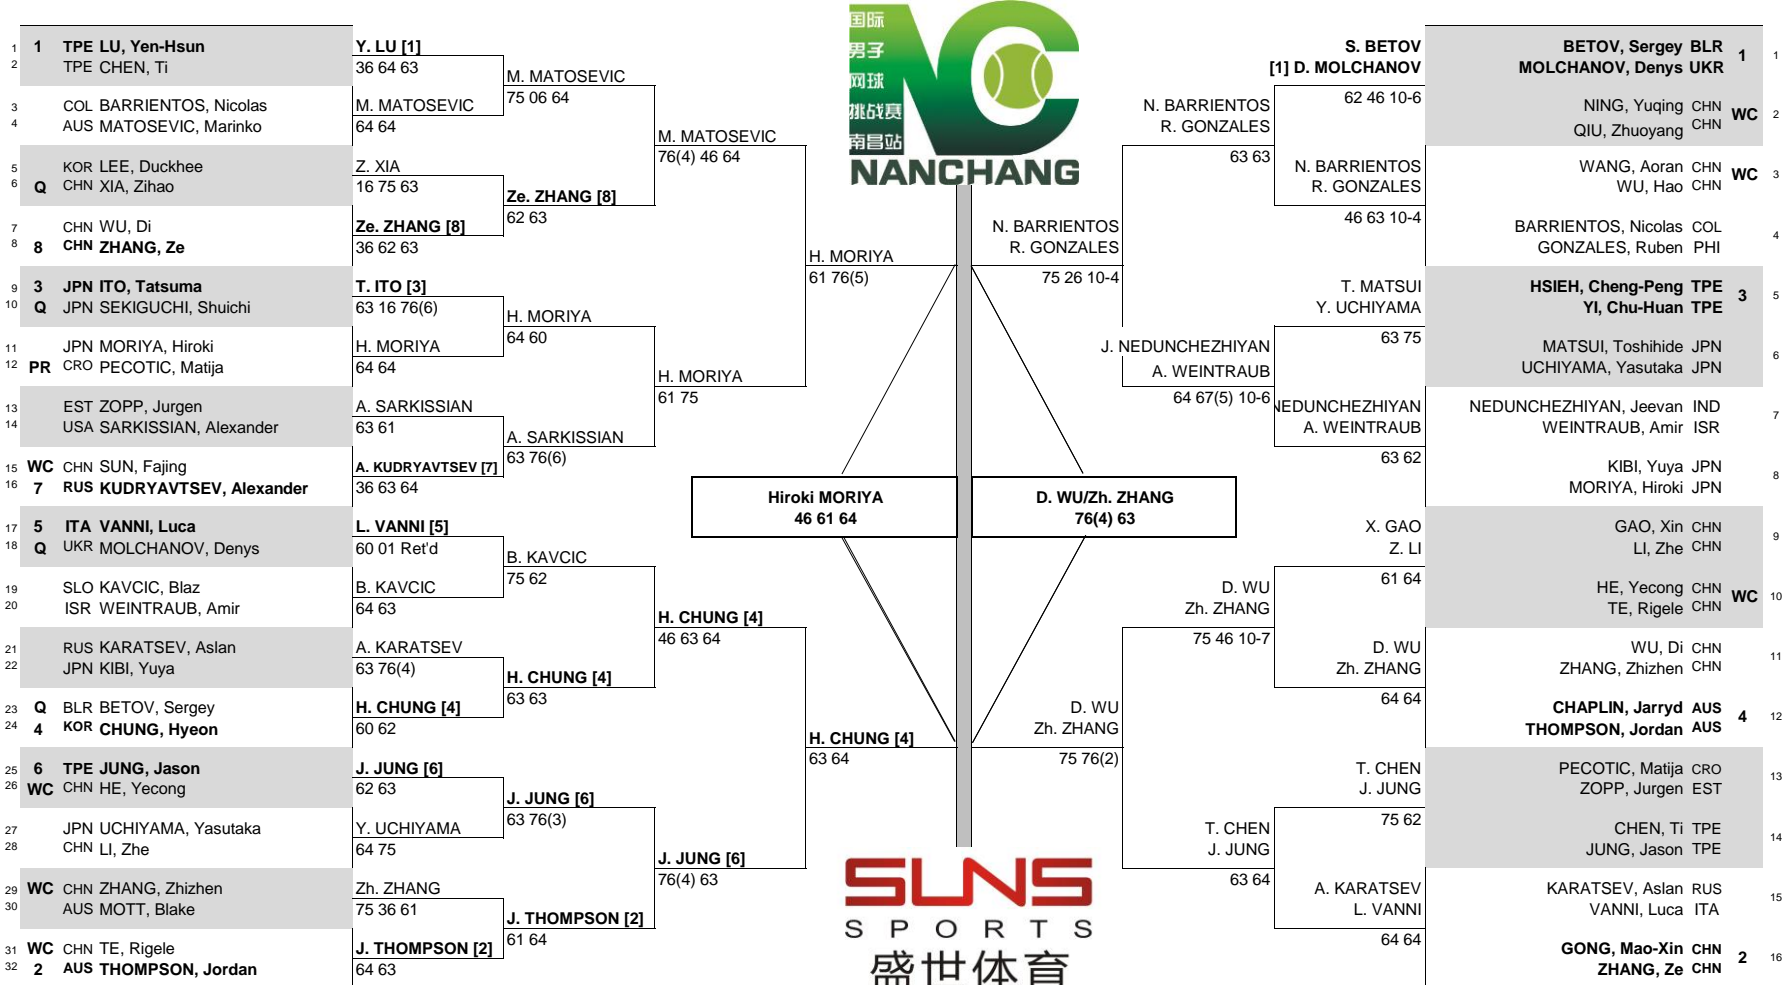

Honggutan - China International Challenger 2016 - Nanchang

CITY, COUNTRY
Nanchang, PR China

TOURNAMENT DATES
12 - 17 September 2016

SURFACE
Hard

TOTAL PRIZE MONEY
\$75,000

STATUS	NAT	MAIN DRAW SINGLES		MAIN DRAW DOUBLES		NAT.	STATUS
--------	-----	-------------------	--	-------------------	--	------	--------

ATP, Inc. © Copyright 2014

SEEDED PLAYERS		RANK	PRIZE MONEY	POINTS	ALTERNATES / LUCKY LOSERS	RETIREMENTS/WALKOVERS	SEEDED TEAMS	RANK	PRIZE MONEY (PER TEAM)	POINTS	ALTERNATES	RETIREMENTS/W.O.
1	LU, Yen-Hsun	73	WINNER	\$10,800	100		1	BETOV, Sergey / MOLCHANOV, Denys	231	WINNER	\$4,650	100
2	THOMPSON, Jordan	91	FINALIST	\$6,360	60		2	GONG, Mao-Xin / ZHANG, Ze	246	FINALIST	\$2,700	60
3	ITO, Tatsuma	129	SEMI-FINALIST	\$3,765	35		3	HSIEH, Cheng-Peng / Yi, Chu-Huan	262	SEMI-FINALIST	\$1,620	35
4	CHUNG, Hyeon	131	QUARTER-FINALIST	\$2,190	18	WITHDRAWALS	4	CHAPLIN, Jarryd / THOMPSON, Jordan	298	QUARTER-FINALIST	\$960	18
5	VANNI, Luca	164	SECOND ROUND	\$1,290	8					FIRST ROUND	\$540	0
6	JUNG, Jason	169	FIRST ROUND	\$780	0							
7	KUDRYAVTSEV, Alexander	170										
8	ZHANG, Ze	174										