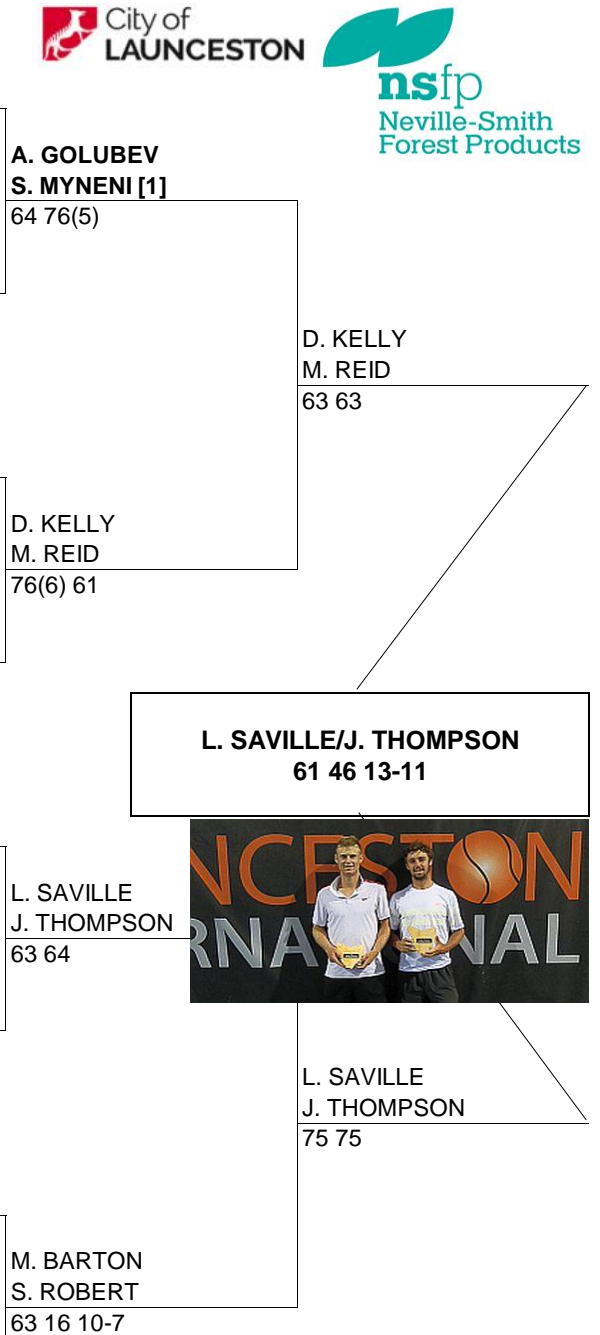

CITY, COUNTRY
Launceston, Australia

TOURNAMENT DATES
1-7 February 2016

SURFACE
Hard, Plexipave

FINANCIAL COMMITMENT
\$75,000

MAIN DRAW DOUBLES

1	KAZ GOLUBEV, Andrey IND MYNENI, Saketh
2	WC AUS BOURCHIER, Harry AUS NOLAN, Daniel
3	AUS CHAPLIN, Jarryd AUS MITCHELL, Benjamin
4	JPN NIKI, Takuto JPN SEKIGUCHI, Shuichi
5	4 AUS DE WAARD, Steven AUS POLMANS, Marc
6	AUS KELLY, Dayne AUS REID, Matt
7	WC AUS DELANEY, Jake AUS PURCELL, Max
8	USA SARKISSIAN, Alexander NZL TEARNEY, Finn
9	JPN ITO, Yuichi NZL STATHAM, Jose
10	AUS SAVILLE, Luke AUS THOMPSON, Jordan
11	AUS BANES, Maverick AUS VAN PEPPERZEEL, Gavin
12	3 GBR KLEIN, Brydan JPN MATSUI, Toshihide
13	CAN PELIWO, Filip JPN TAKEUCHI, Kento
14	AUS BARTON, Matthew FRA ROBERT, Stephane
15	WC AUS FANCUTT, Thomas AUS PUTTERGILL, Calum
16	2 AUS BOLT, Alex AUS WHITTINGTON, Andrew

A. GOLUBEV S. MYNENI [1]
75 64
J. CHAPLIN B. MITCHELL
63 62
D. KELLY M. REID
63 76(5)
A. SARKISSIAN F. TEARNEY
63 75
L. SAVILLE J. THOMPSON
76(2) 64
B. KLEIN T. MATSUI [3]
76(5) 76(4)
M. BARTON S. ROBERT
63 63
A. BOLT A. WHITTINGTON [2]
62 63

ATP Tour © Copyright 2014

	SEEDED TEAMS	RANK	PRIZE MONEY (PER TEAM)	POINTS	ALTERNATES	RETIREMENTS/WALKOVERS
1	GOLUBEV, Andrey / MYNENI, Saketh	279	WINNER \$4,650	90		
2	BOLT, Alex / WHITTINGTON, Andrew	300	FINALIST \$2,700	55		
3	KLEIN, Brydan / MATSUI, Toshihide	379	SEMI-FINALIST \$1,620	33		
4	DE WAARD, Steven / POLMANS, Marc	560	QUARTER-FINALIST \$960	17		
FOLLOW LIVE SCORING AT www.ATPWorldTour.com						
			FIRST ROUND \$540	0		
					WITHDRAWALS	
LAST DIRECT ACCEPTANCE:					ITO, Yuichi/STATHAM, Jose 923	CHALLENGER SUPERVISOR
						Scott RAY