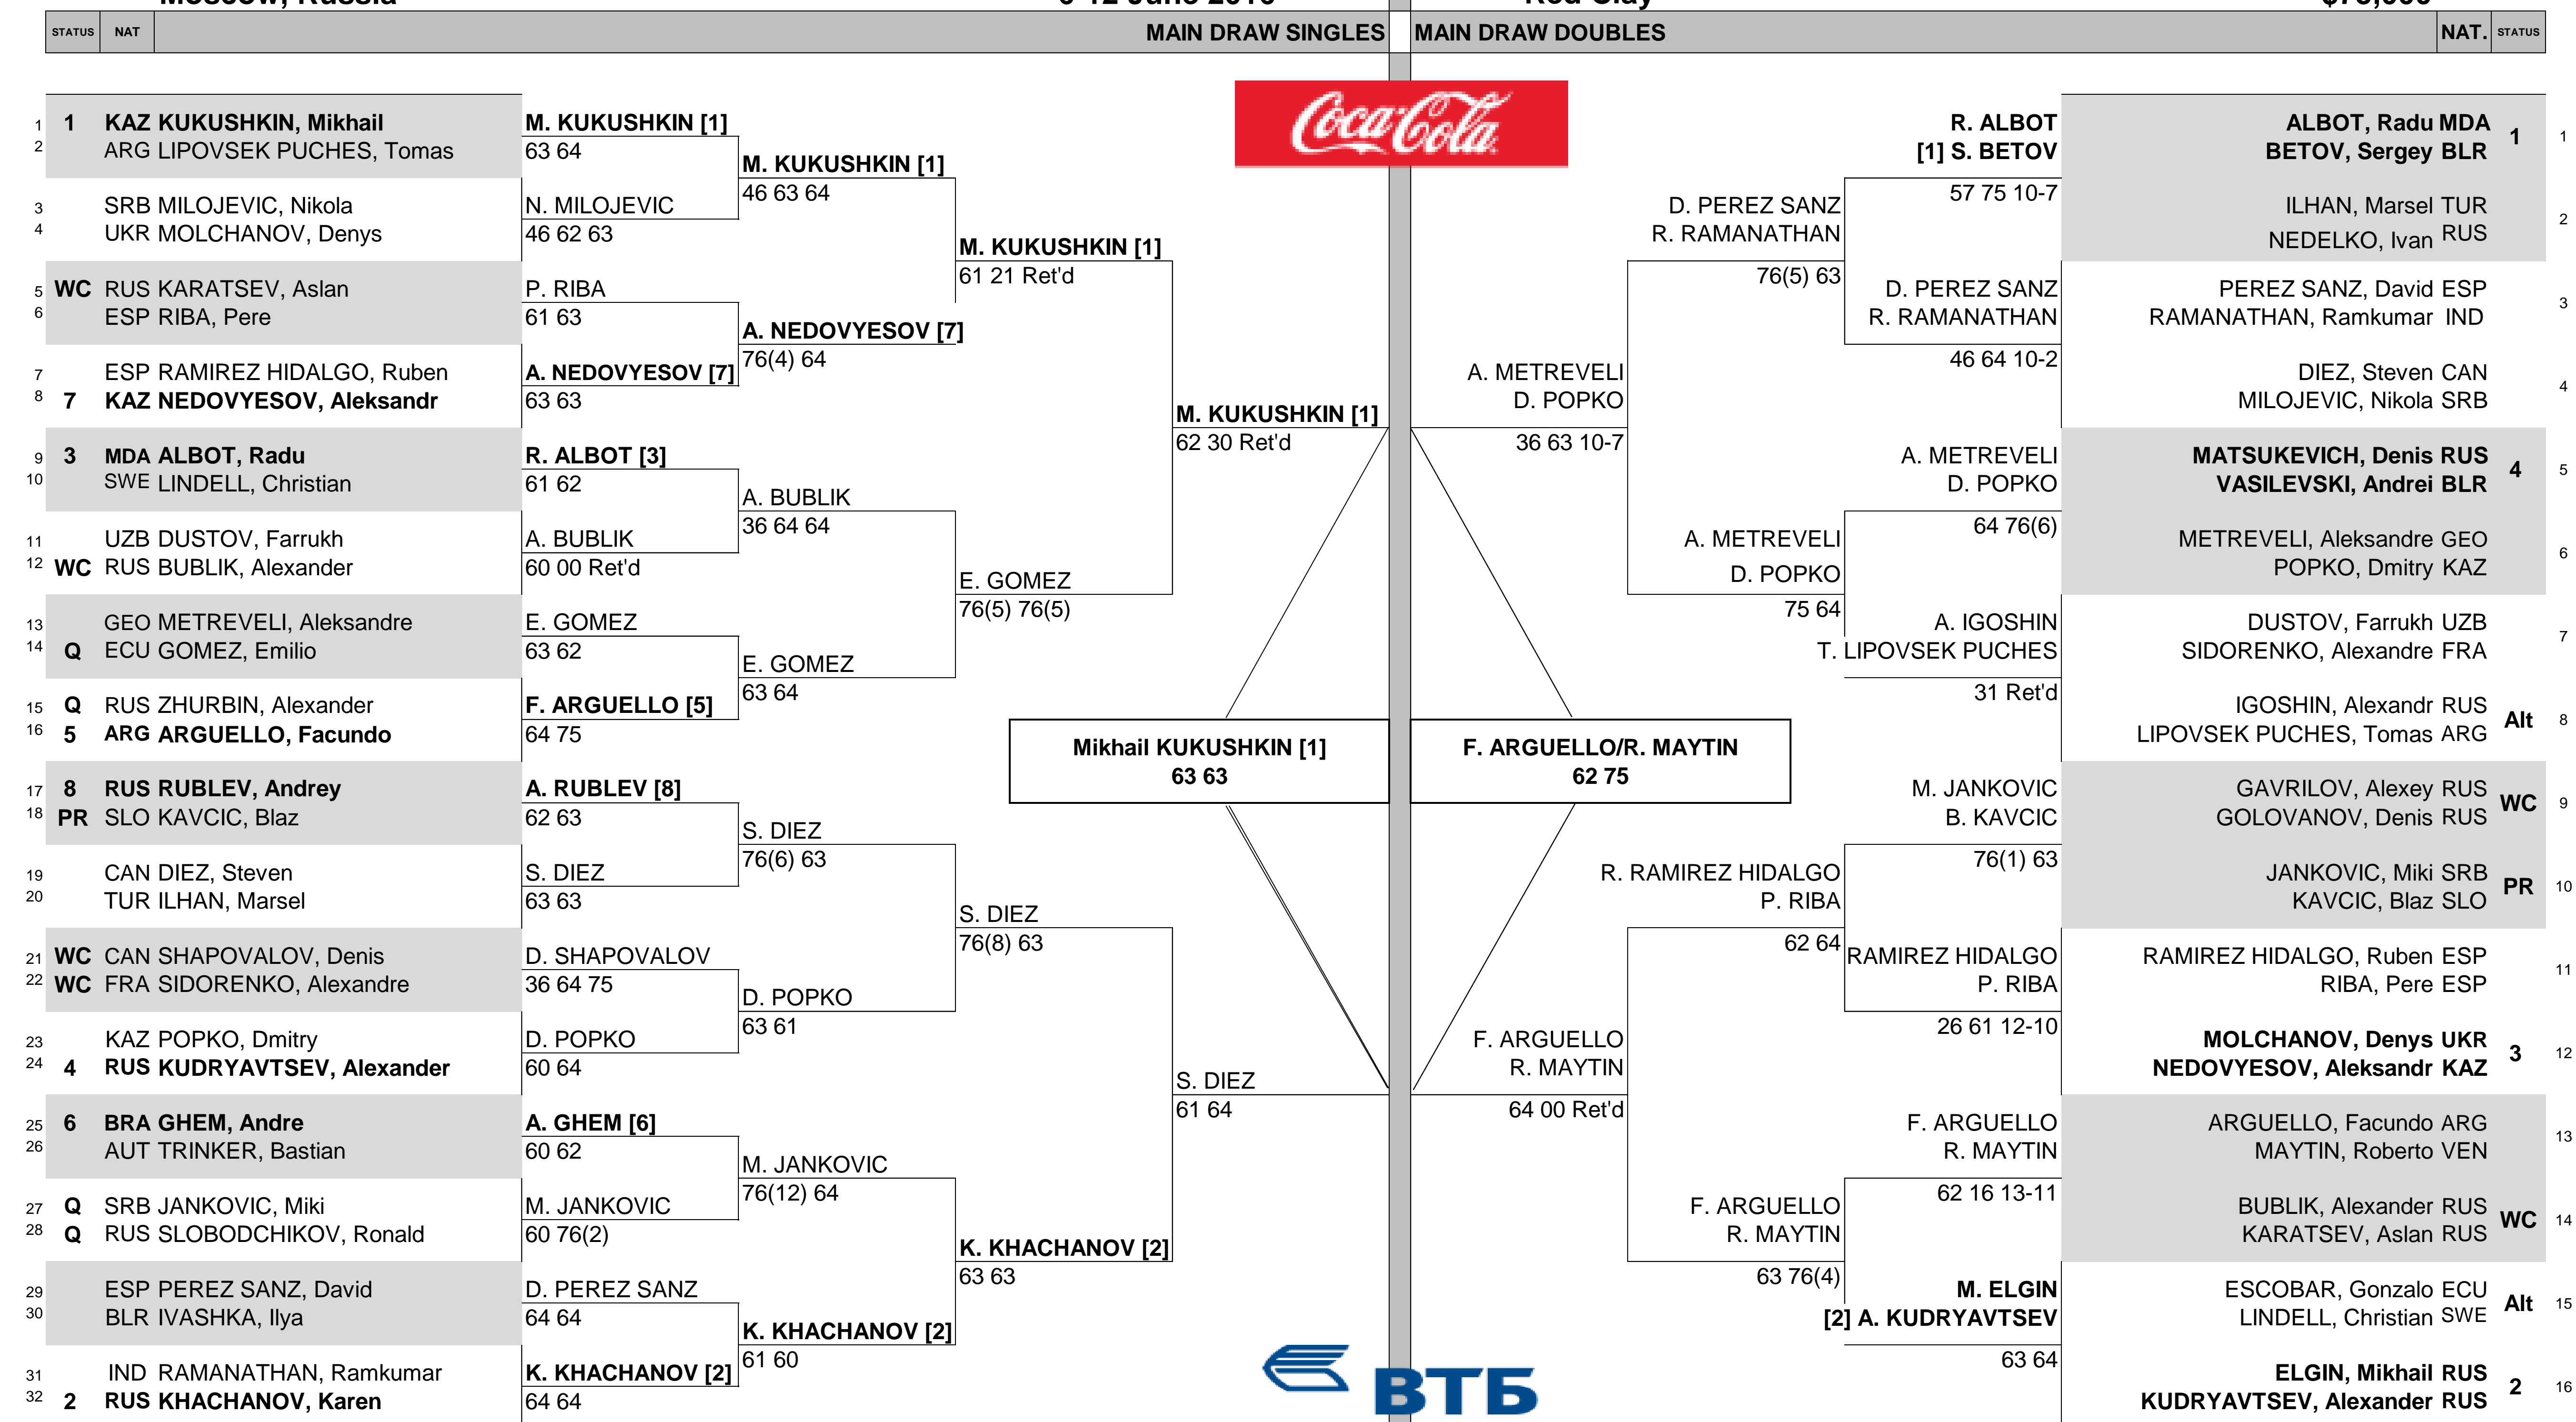

CITY, COUNTRY
Moscow, Russia

TOURNAMENT DATES
6-12 June 2016

SURFACE
Red Clay

TOTAL FINANCIAL COMMITMENT
\$75,000

ATP, Inc. © Copyright 2014

SEEDED PLAYERS					LUCKY LOSERS		RETIREMENTS/WALKOVERS		SEEDED TEAMS			ALTERNATES		RETIREMENTS/W.O.	
RANK	PRIZE MONEY	POINTS							RANK	PRIZE MONEY (PER TEAM)	POINTS				
1	WINNER	\$10,800	100			E. Gomez - Neck		1	ALBOT, Radu / BETOV, Sergey	203	WINNER	\$4,650	100	A. Igoshin / T. Lipovsek Puches	
2	FINALIST	\$6,360	60			O. Nedovyesov - Right leg		2	ELGIN, Mikhail / KUDRYAVTSEV, Alexander	250	FINALIST	\$2,700	60	G. Escobar / C. Lindell	
3	SEMI-FINALIST	\$3,765	35			F. Dustov - Right shoulder		3	MOLCHANOV, Denys / NEDOVYESOV, Aleksandr	261	SEMI-FINALIST	\$1,620	35	F. Dustov / A. Sidorenko - F. Dustov (Right shoulder)	
4	QUARTER-FINALIST	\$2,190	18	WITHDRAWALS				4	MATSUKEVICH, Denis / VASILEVSKI, Andrei	495	QUARTER-FINALIST	\$960	18	WITHDRAWALS	
5	SECOND ROUND	\$1,290	8							FIRST ROUND		\$540	0	E. Karlovskiy (Fever)	
6	FIRST ROUND	\$780	0									0	0	K. Khachanov (Right shoulder)	
7															
8															

FOLLOW LIVE SCORING AT www.ATPWorldTour.com

LAST DIRECT ACCEPTANCE

METREVELI, Aleksandre - 268

ATP SUPERVISOR

Jorge Mandl

LAST DIRECT ACCEPTANCE

DIEZ, Steven / MILOJEVIC, Nikola - 499