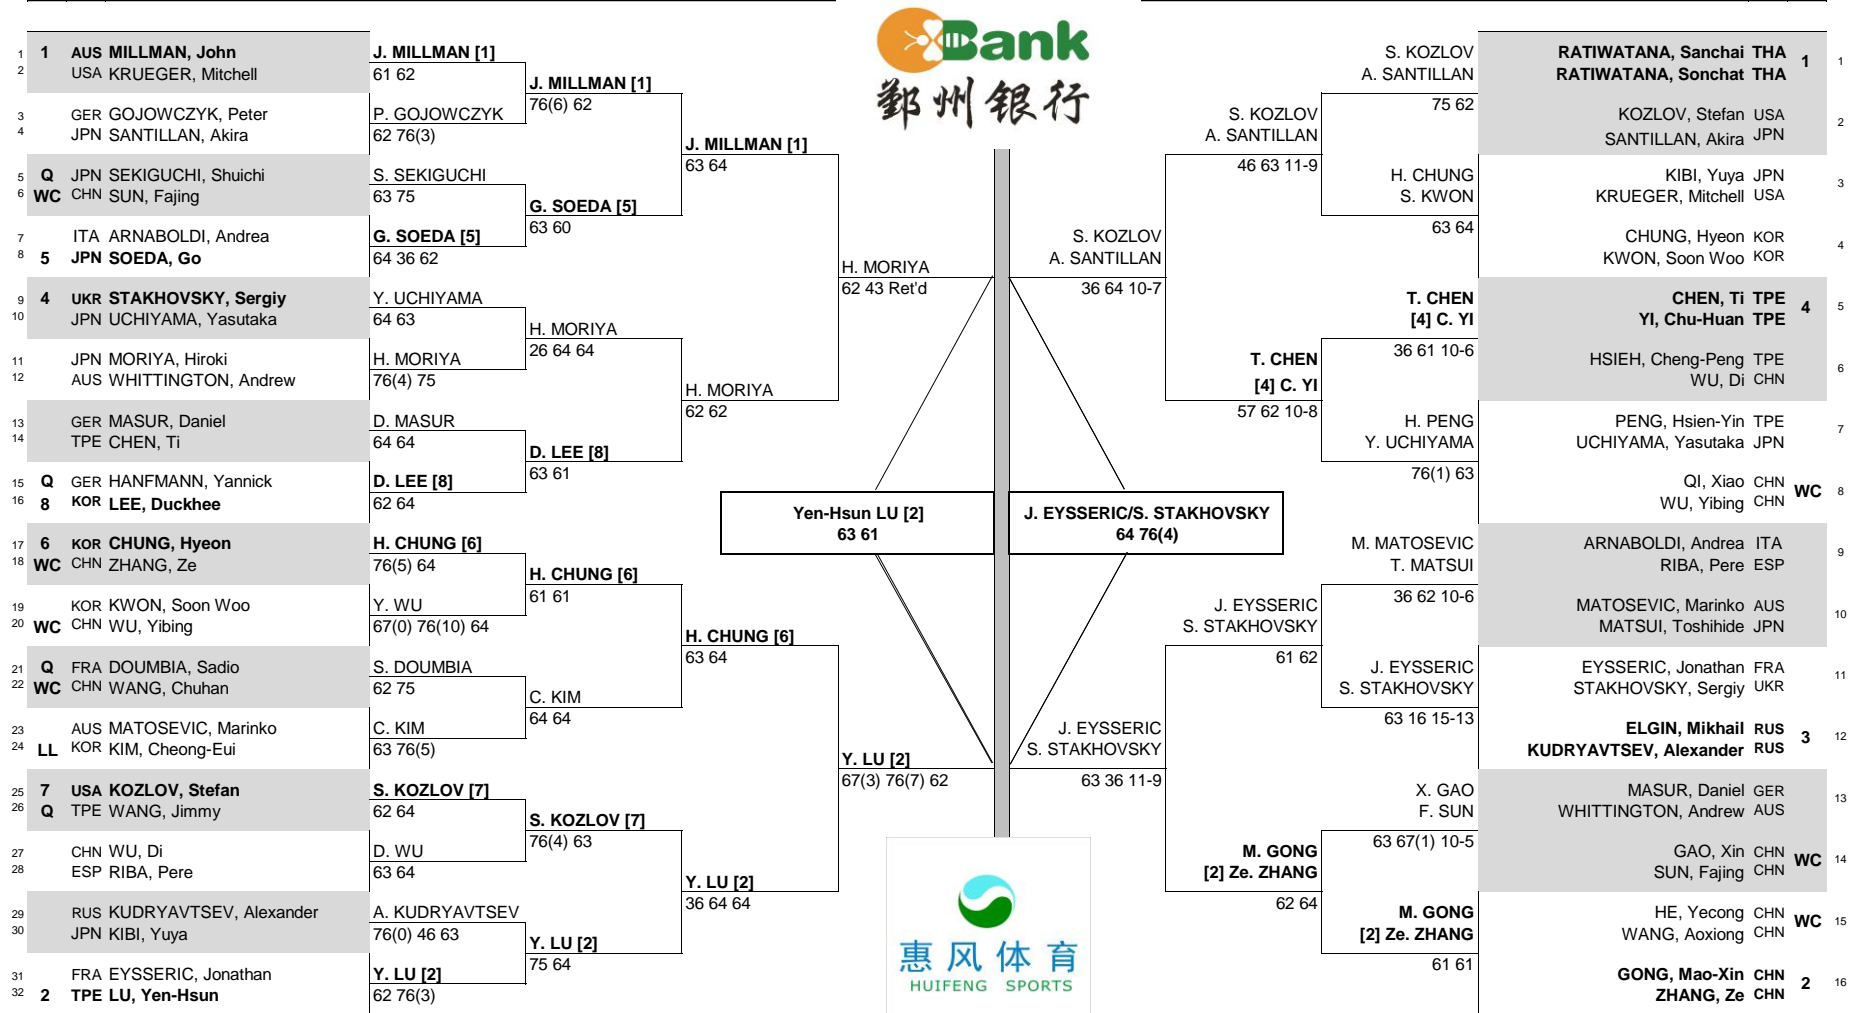

2016 INTERNATIONAL CHALLENGER NINGBO

CITY, COUNTRY
Ningbo, PR China

TOURNAMENT DATES
17 - 23 October 2016

SURFACE
Hard, Deco-Turf

TOTAL PRIZE MONEY
\$125,000

STATUS	NAT	MAIN DRAW SINGLES		MAIN DRAW DOUBLES		NAT.	STATUS
--------	-----	-------------------	--	-------------------	--	------	--------

ATP, Inc. © Copyright 2014

SEEDED PLAYERS		RANK	PRIZE MONEY	POINTS	ALTERNATES / LUCKY LOSERS	RETIREMENTS/WALKOVERS	SEEDED TEAMS		RANK	PRIZE MONEY (PER TEAM)	POINTS	ALTERNATES	RETIREMENTS/W.O.
1	MILLMAN, John	74	WINNER	\$18,000	110	C. Kim - (LL)	J. Millman - Hip	1	RATIWATANA, Sanchai / RATIWATANA, Sonchat	204	WINNER	\$7,750	110
2	LU, Yen-Hsun	79	FINALIST	\$10,600	65			2	GONG, Mao-Xin / ZHANG, Ze	221	FINALIST	\$4,500	65
3	THOMPSON, Jordan	99	SEMI-FINALIST	\$6,275	40			3	ELGIN, Mikhail / KUDRYAVTSEV, Alexander	274	SEMI-FINALIST	\$2,700	40
4	STAKHOVSKY, Sergiy	119	QUARTER-FINALIST	\$3,650	20	WITHDRAWALS		4	CHEN, Ti / YI, Chu-Huan	290	QUARTER-FINALIST	\$1,600	20
5	SOEDA, Go	129	SECOND ROUND	\$2,150	9						FIRST ROUND	\$900	0
6	CHUNG, Hyeon	140	FIRST ROUND	\$1,300	0								
7	KOZLOV, Stefan	156											
8	LEE, Duckhee	157											