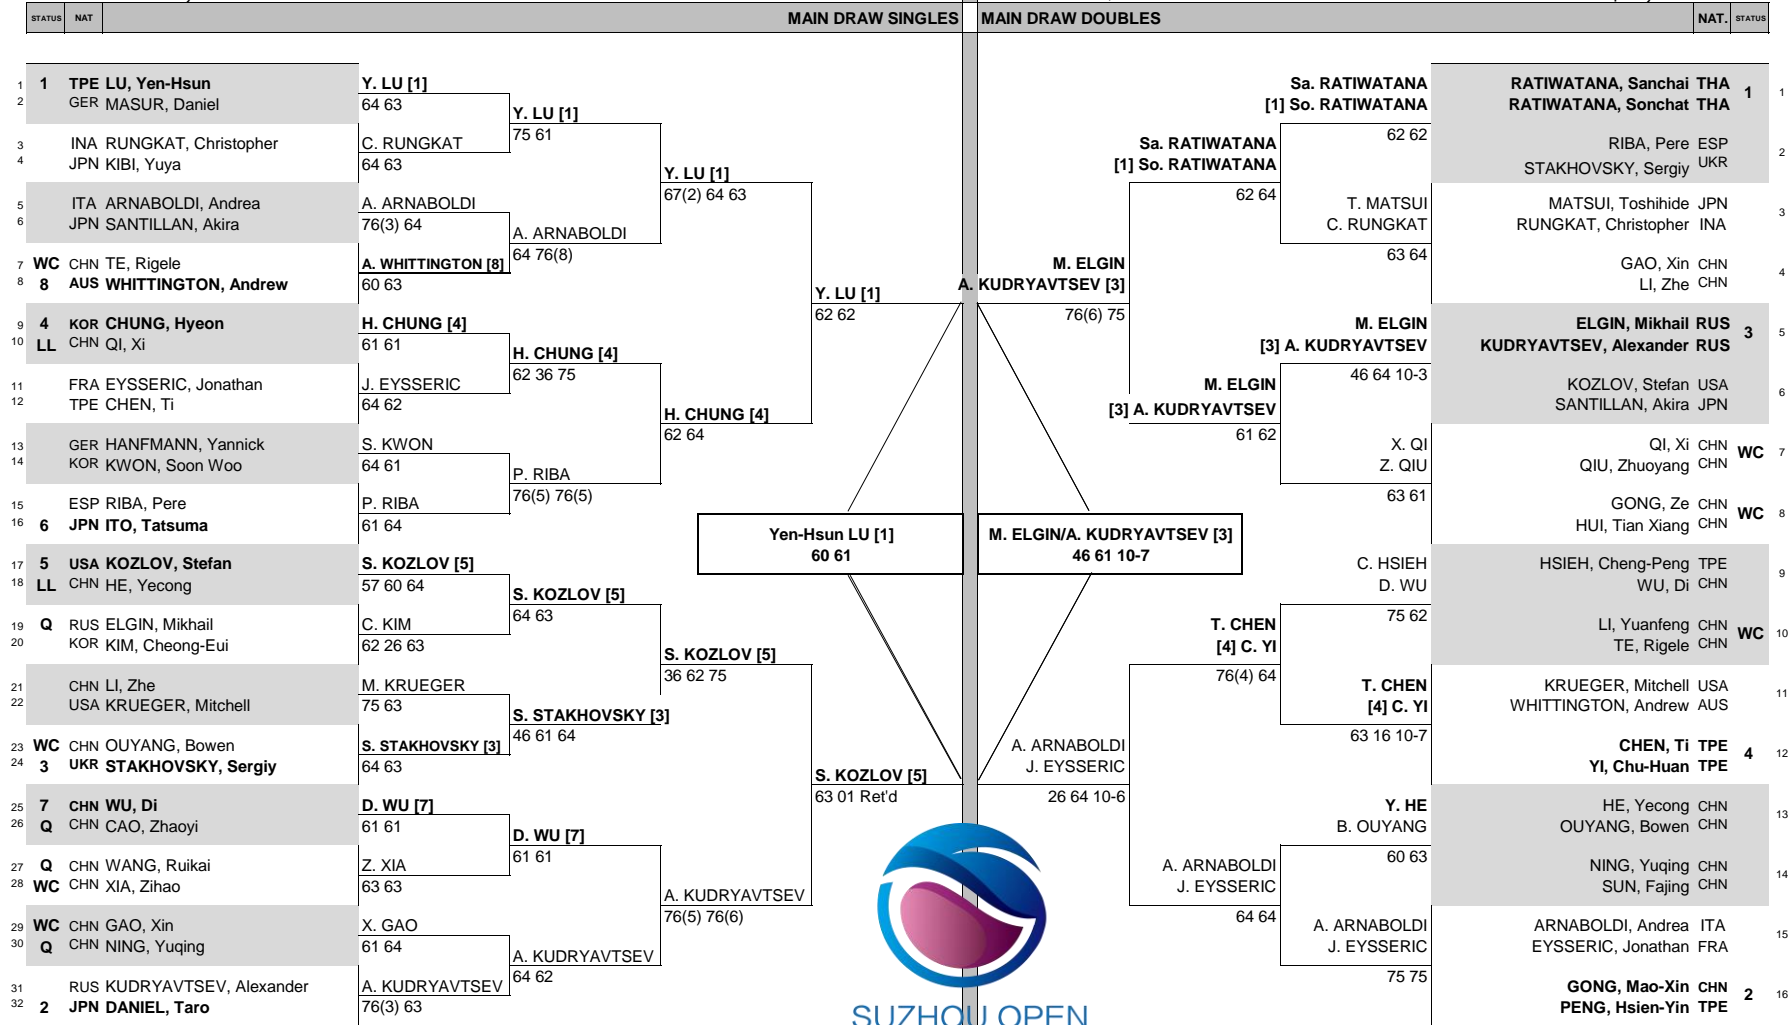

2016 CHINA INTERNATIONAL SUZHOU

CITY, COUNTRY
Suzhou, China

TOURNAMENT DATES
24-30 October 2016

SURFACE
Hard, Deco Turf

TOTAL PRIZE MONEY
\$75,000

FOLLOW LIVE SCORING AT www.ATPWorldTour.com

LAST DIRECT ACCEPTANCE