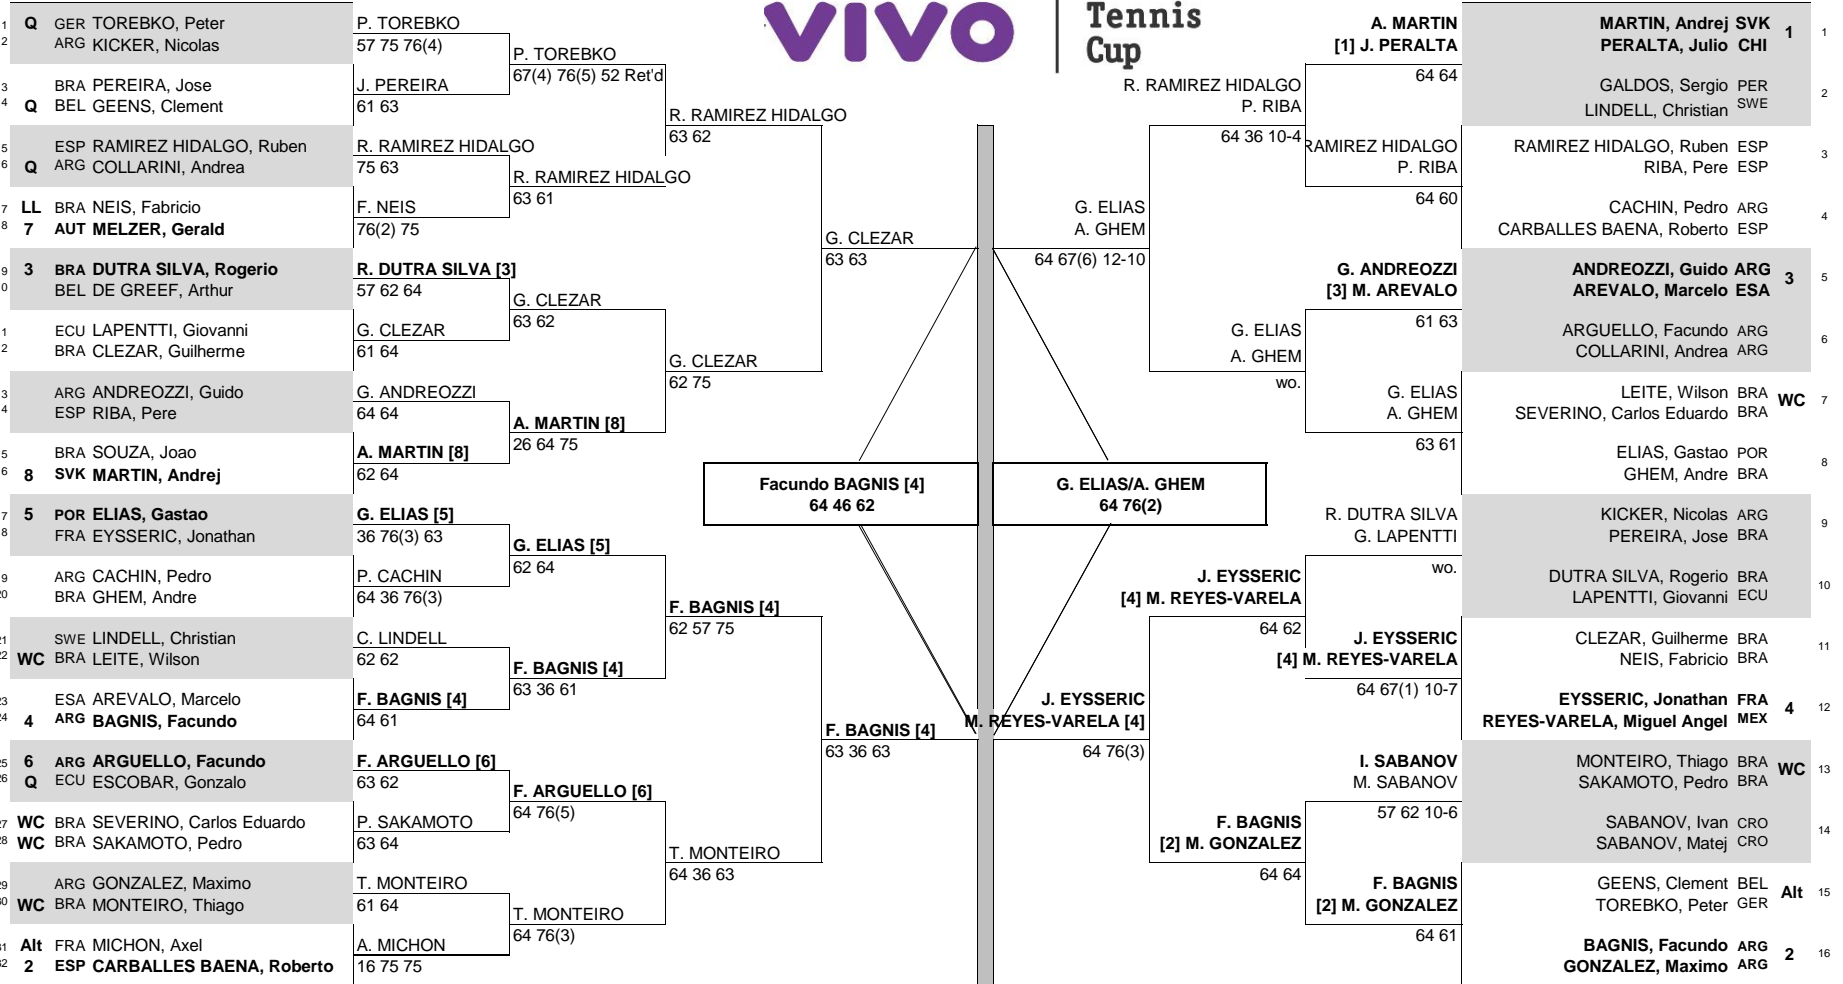

vivo Tennis Cup

CITY, COUNTRY
Rio de Janeiro, Brazil

TOURNAMENT DATES
18-24 January 2016

SURFACE
Red Clay

TOTAL FINANCIAL COMMITMENT
\$50,000

STATUS	NAT	MAIN DRAW SINGLES		MAIN DRAW DOUBLES		NAT.	STATUS
--------	-----	-------------------	--	-------------------	--	------	--------

Tennis Cup

ATP, Inc. © Copyright 2014

SEEDED PLAYERS				PRIZE MONEY		POINTS		LUCKY LOSERS		RETIREMENTS/WALKOVERS		SEEDED TEAMS				PRIZE MONEY (PER TEAM)		POINTS		ALTERNATES		RETIREMENTS/W.O.	
1	ZEBALLOS-HANESE	124	WINNER	\$7,200	80	A. Michon - (Alt)	J. Pereira - Cramping	1	MARTIN, Andrej / PERALTA, Julio	191	WINNER	\$3,100	80	C. Geens / P. Torebko	G. Andreozzi / M. Arevalo - M. Arevalo (Back)					N. Kicker / J. Pereira - J. Pereira (Cramping)			
2	CARBALLES BAENA, Roberto	125	FINALIST	\$4,240	48	F. Neis - (LL)		2	BAGNIS, Facundo / GONZALEZ, Maximo	283	FINALIST	\$1,800	48										
3	DUTRA SILVA, Rogerio	126	SEMI-FINALIST	\$2,510	29			3	ANDREOZZI, Guido / AREVALO, Marcelo	395	SEMI-FINALIST	\$1,080	29										
4	BAGNIS, Facundo	130	QUARTER-FINALIST	\$1,460	15	WITHDRAWALS			4	EYSSERIC, Jonathan / REYES-VARELA, Miguel Angel	409	QUARTER-FINALIST	\$640	15									
5	ELIAS, Gastao	135	SECOND ROUND	\$860	7	H. Zeballos (Neck)					FIRST ROUND	\$360	0										
6	ARGUELLO, Facundo	138	FIRST ROUND	\$520	0																		
7	MELZER, Gerald	144																					
8	MARTIN, Andrej	146																					