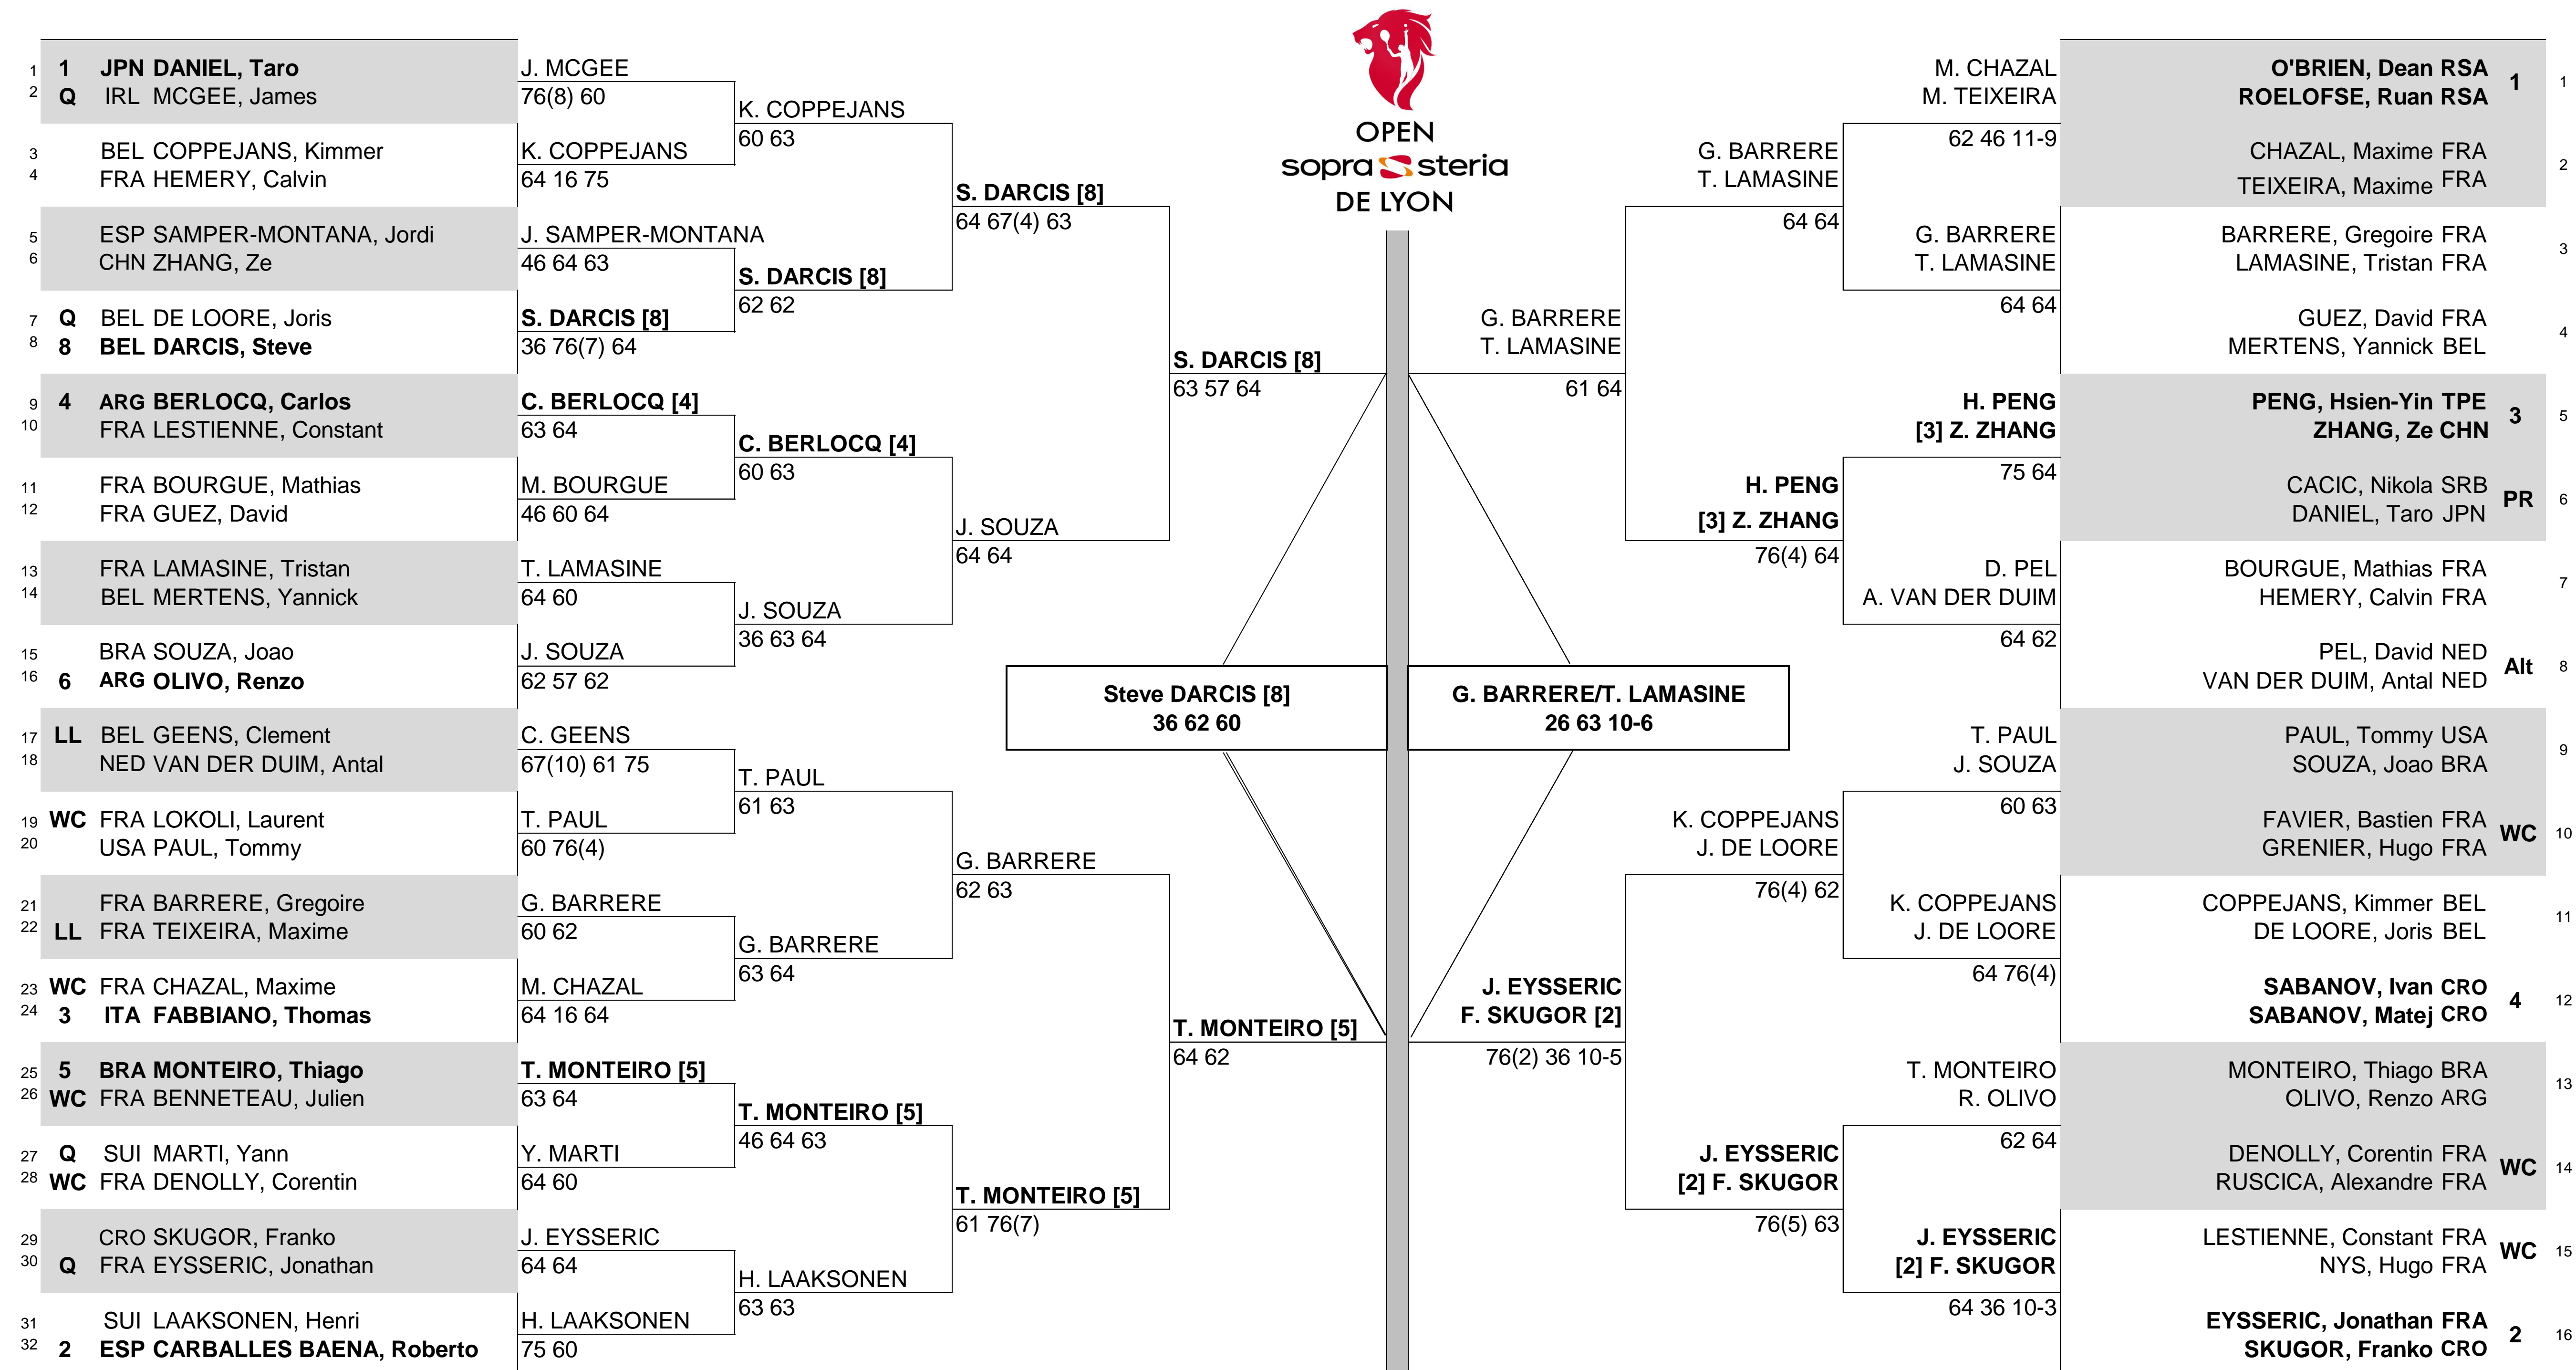

# OPEN SOPRA-STERIA DE LYON

**CITY, COUNTRY**  
Lyon, France

**TOURNAMENT DATES**  
2-6 June 2016

**SURFACE**  
Red Clay

**TOTAL FINANCIAL COMMITMENT**  
€ 64,000

STATUS	NAT	MAIN DRAW SINGLES	MAIN DRAW DOUBLES	NAT.	STATUS
--------	-----	-------------------	-------------------	------	--------

ATP, Inc. © Copyright 2014

SEEDED PLAYERS				LUCKY LOSERS				SEEDED TEAMS				ALTERNATES			
RANK	PRIZE MONEY	POINTS	RETIRES/WALKOVERS	RANK	PRIZE MONEY	POINTS	RETIRES/WALKOVERS	RANK	PRIZE MONEY (PER TEAM)	POINTS	RETIRES/WALKOVERS	RANK	PRIZE MONEY (PER TEAM)	POINTS	RETIRES/WALKOVERS
1	€ 9,200	100	M. Teixeira - (LL)	1	€ 3,950	100		1	€ 3,950	100					
2	€ 5,400	60	C. Geens - (LL)	2	€ 2,350	60		2	€ 2,350	60					
3	€ 3,250	35		3	€ 1,380	35		3	€ 1,380	35					
4	€ 1,850	18	<b>WITHDRAWALS</b>	4	€ 850	18		4	€ 850	18					
5	€ 1,100	8	L. Vanni (Low Back pain)		€ 460	0			€ 460	0					
6	€ 660	0	M. Trungelliti (Knee Pain)												
7															
8															