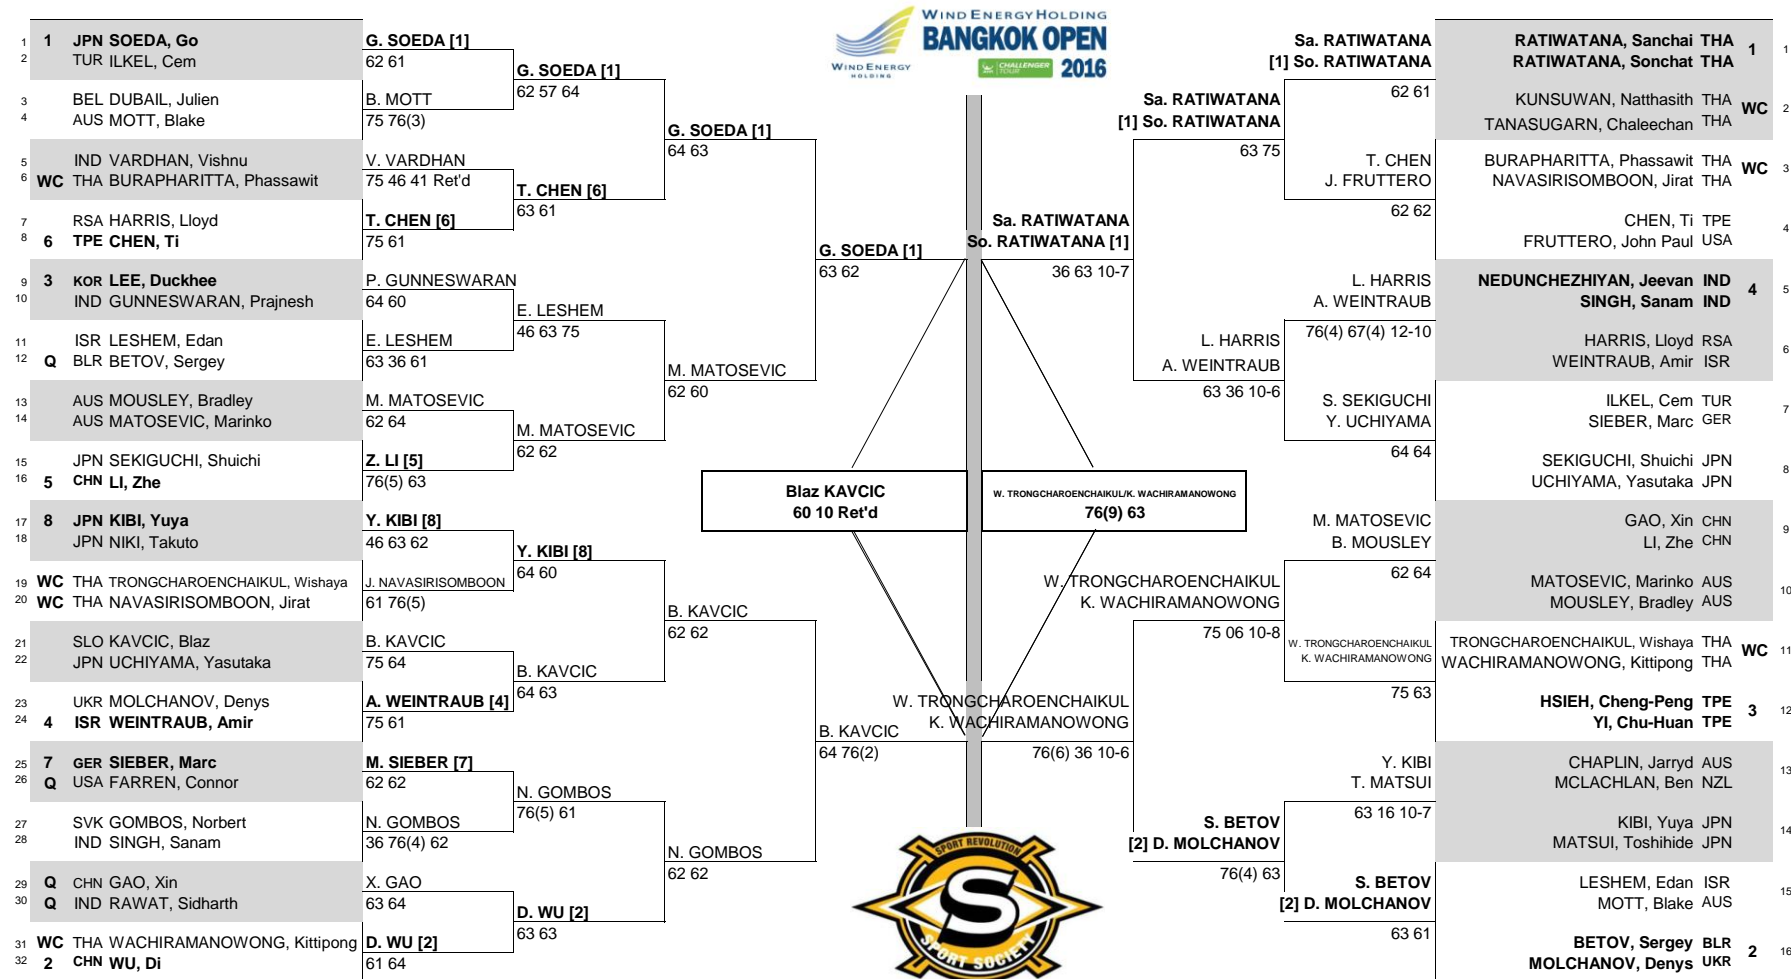

WIND ENERGY HOLDING BANGKOK OPEN 2016

CITY, COUNTRY
Bangkok, Thailand

TOURNAMENT DATES
29 Aug. -04 Sep. 2016

SURFACE
Hard, Plexipave

TOTAL PRIZE MONEY
\$50,000

STATUS NAT MAIN DRAW SINGLES MAIN DRAW DOUBLES NAT STATUS

ATP, Inc. © Copyright 2014

SEEDED PLAYERS		RANK	PRIZE MONEY	POINTS	ALTERNATES / LUCKY LOSERS	RETIREMENTS/WALKOVERS	SEEDED TEAMS	RANK	PRIZE MONEY (PER TEAM)	POINTS	ALTERNATES	RETIREMENTS/S.W.O.
1	SOEDA, Go	147	WINNER \$7,200	80		G. Soeda - lower back	1	RATIWATANA, Sanchai / RATIWATANA, Sonchat	226	WINNER \$3,100	80	
2	WU, Di	178	FINALIST \$4,240	48		P. Burapharitta - cramps	2	BETOV, Sergey / MOLCHANOV, Denys	232	FINALIST \$1,800	48	
3	LEE, Duckhee	191	SEMI-FINALIST \$2,510	29			3	HSIEH, Cheng-Peng / YI, Chu-Huan	249	SEMI-FINALIST \$1,080	29	
4	WEINTRAUB, Amir	209	QUARTER-FINALIST \$1,460	15	WITHDRAWALS		4	NEDUNCHEZHIAN, Jeevan / SINGH, Sanam	354	QUARTER-FINALIST \$640	15	WITHDRAWALS
5	LI, Zhe	249	SECOND ROUND \$860	7						FIRST ROUND \$360	0	
6	CHEN, Ti	256	FIRST ROUND \$520	0								
7	SIEBER, Marc	288										
8	KIBI, Yuya	290										