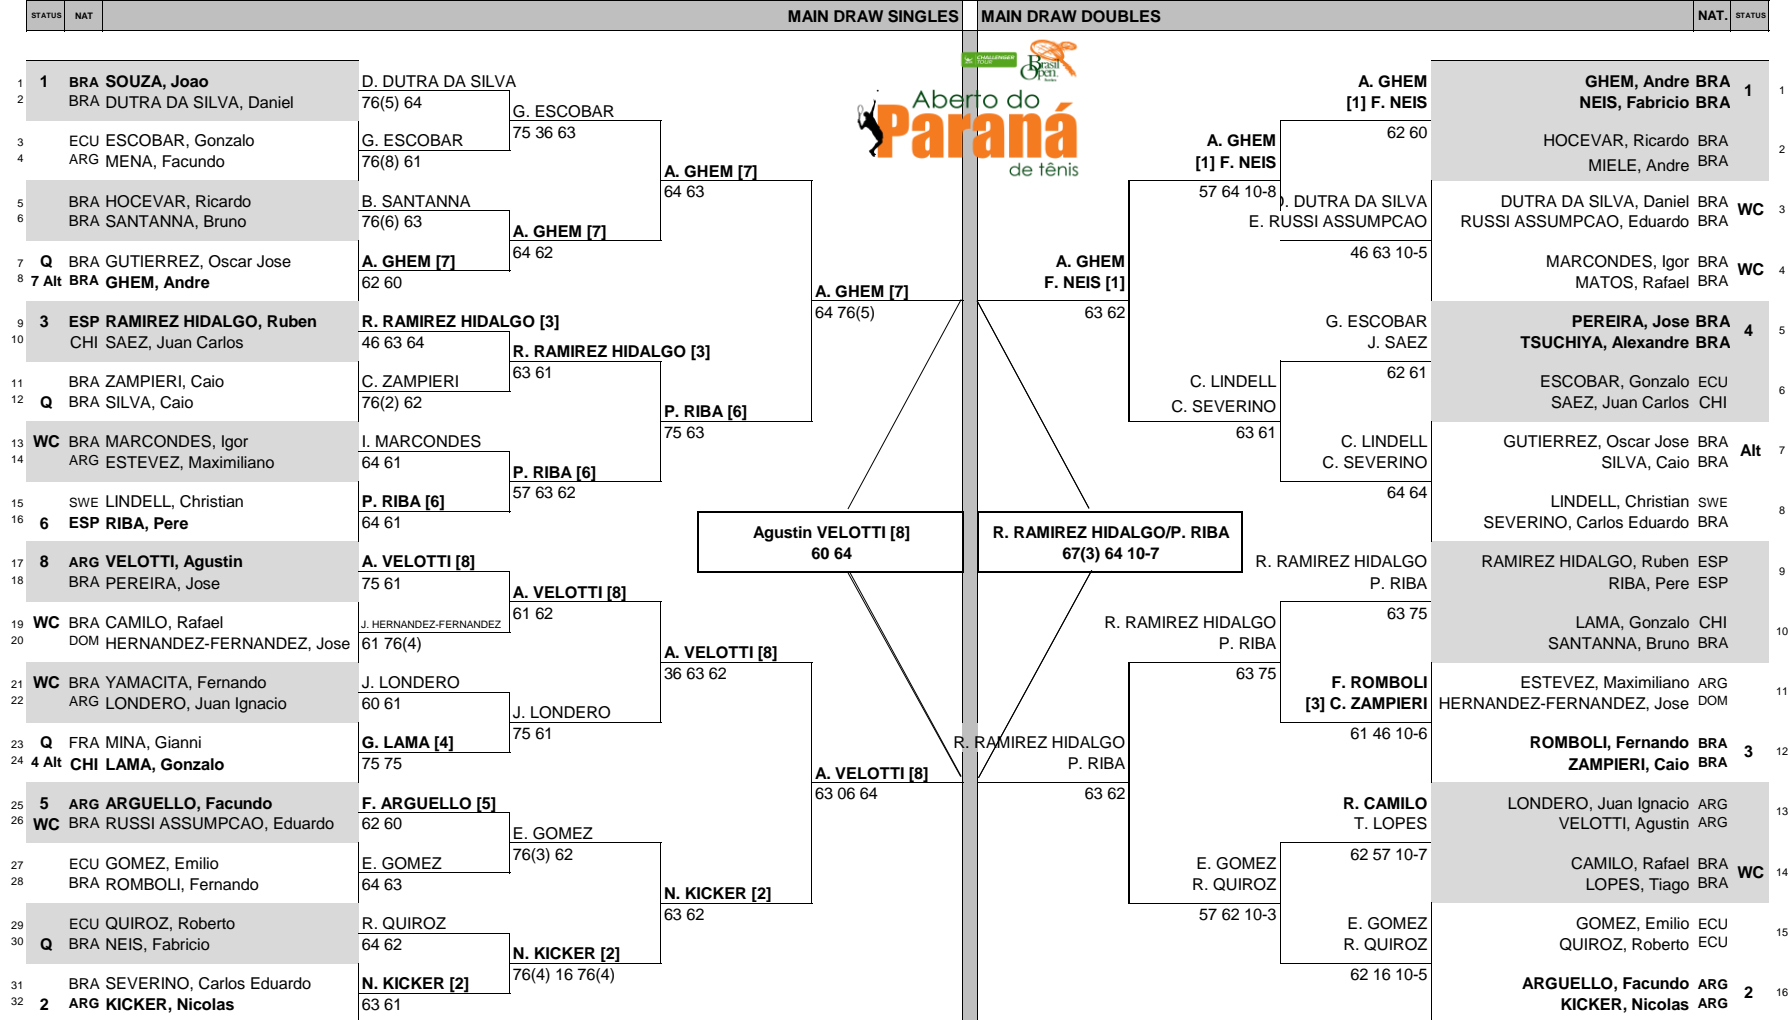

ABERTO DO PARANÁ DE TÊNIS

CITY, COUNTRY
Curitiba, Brazil

TOURNAMENT DATES
29 August - 4 September 2016

SURFACE
Red Clay

TOTAL PRIZE MONEY
\$50000,0

ATP, Inc. © Copyright 2014

SEEDED PLAYERS				LUCKY LOSERS				RETIREMENTS/WALKOVERS				SEEDED TEAMS				ALTERNATES				RETIREMENTS/W.O.			
RANK	PRIZE MONEY	POINTS		RANK	PRIZE MONEY	POINTS		RANK	PRIZE MONEY (PER TEAM)	POINTS		RANK	PRIZE MONEY (PER TEAM)	POINTS		RANK	PRIZE MONEY (PER TEAM)	POINTS					
1	\$7200.0	90	G. LAMA - (Alt)	1	\$3100.0	90	G. LAMA - (Alt)	1	\$3100.0	90	G. LAMA - (Alt)	1	\$3100.0	90	G. LAMA - (Alt)	1	\$3100.0	90	G. LAMA - (Alt)				
2	\$4240.0	55		2	\$1800.0	55		2	\$1800.0	55		2	\$1800.0	55		2	\$1800.0	55					
3	\$2510.0	33		3	\$1080.0	33		3	\$1080.0	33		3	\$1080.0	33		3	\$1080.0	33					
4	\$1460.0	17		4	\$640.0	17		4	\$640.0	17		4	\$640.0	17		4	\$640.0	17					
5	\$860.0	8																					
6	\$520.0	0																					
7																							
8																							

FOLLOW LIVE SCORING AT www.ATPWorldTour.com

LAST DIRECT ACCEPTANCE

Fernando Romboli - 587

ATP SUPERVISOR

Ricardo Reis

LAST DIRECT ACCEPTANCE

Mena/Mina - 1045