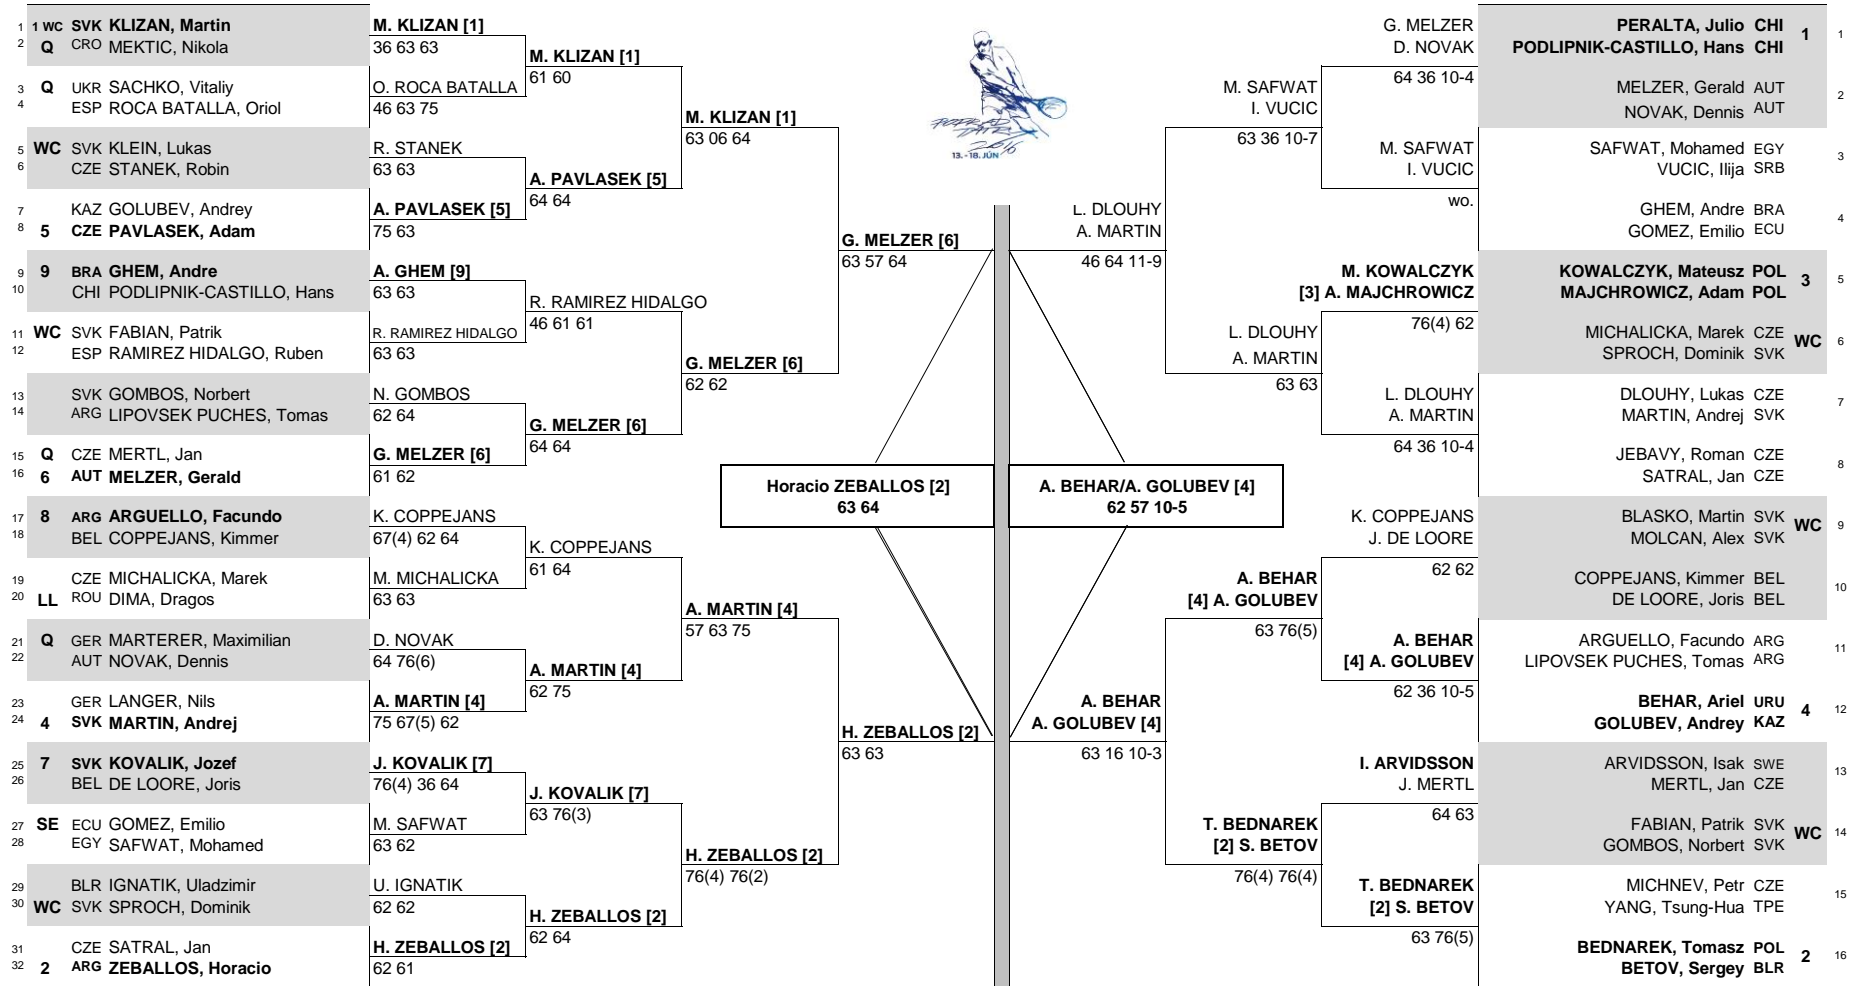

Poprad-Tatry Challenger Tour

CITY, COUNTRY
Poprad, Slovakia

TOURNAMENT DATES
13-18 June 2016

SURFACE
Red Clay

TOTAL FINANCIAL COMMITMENT
€ 42,500

STATUS	NAT	MAIN DRAW SINGLES	MAIN DRAW DOUBLES	NAT.	STATUS
--------	-----	-------------------	-------------------	------	--------

ATP, Inc. © Copyright 2014

SEEDED PLAYERS		RANK	PRIZE MONEY	POINTS	LUCKY LOSERS	RETIREMENTS/WALKOVERS	SEEDED TEAMS		RANK	PRIZE MONEY (PER TEAM)	POINTS	ALTERNATES	RETIREMENTS/W.O.
1	KLIZAN, Martin	51	WINNER	€ 6,150	90	D. Dima - (LL)	1	PERALTA, Julio / PODLIPNIK-CASTILLO, Hans	127	WINNER	€ 2,650	90	A. Ghem / E. Gomez - E. Gomez (neck)
2	ZEBALLOS, Horacio	92	FINALIST	€ 3,600	55		2	BEDNAREK, Tomasz / BETOV, Sergey	262	FINALIST	€ 1,500	55	
3	KHACHANOV, Karen	98	SEMI-FINALIST	€ 2,130	33		3	KOWALCZYK, Mateusz / MAJCHROWICZ, Adam	335	SEMI-FINALIST	€ 920	33	
4	MARTIN, Andrej	110	QUARTER-FINALIST	€ 1,245	17	WITHDRAWALS	4	BEHAR, Ariel / GOLUBEV, Andrey	336	QUARTER-FINALIST	€ 540	17	WITHDRAWALS
5	PAVLASEK, Adam	114	SECOND ROUND	€ 730	8					FIRST ROUND	€ 310	0	
6	MELZER, Gerald	122	FIRST ROUND	€ 440	0								
7	KOVALIK, Jozef	134											
8	ARGUELLO, Facundo	173											