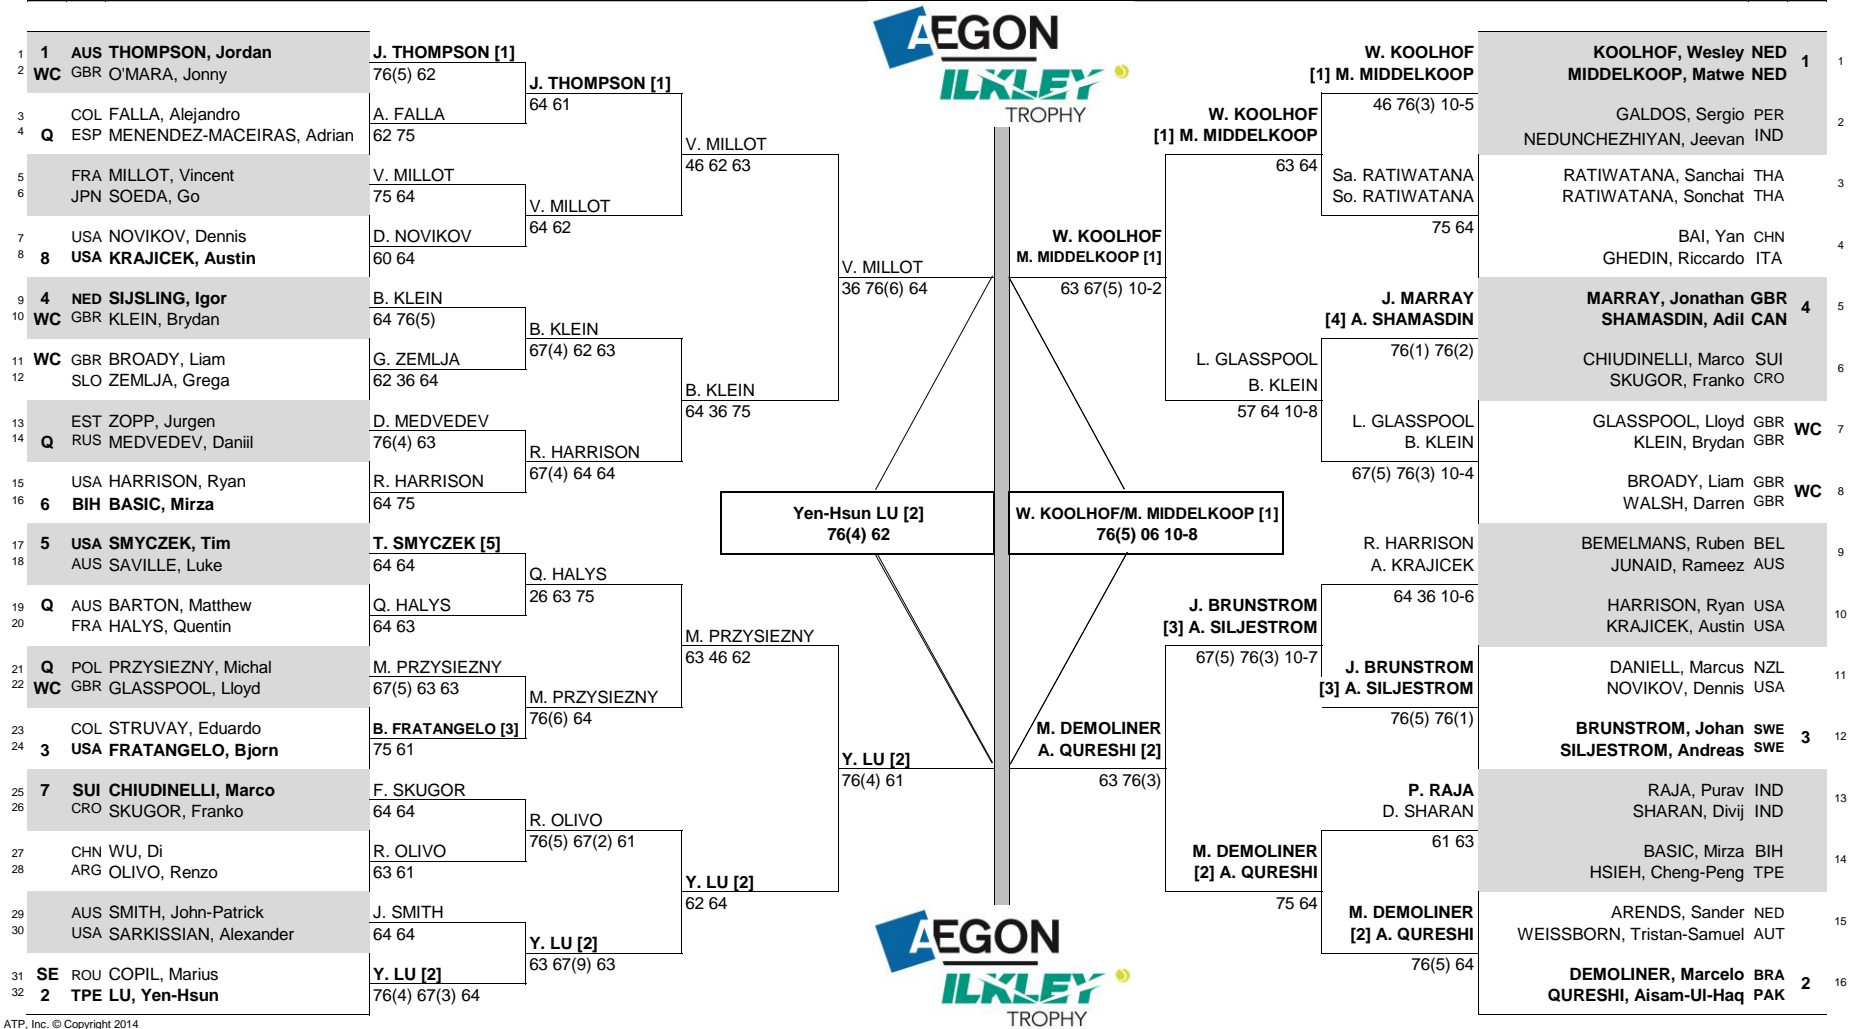

Aegon Ilkley Trophy

CITY, COUNTRY
Ilkley, Great Britain

TOURNAMENT DATES
13-19 June 2016

SURFACE
Grass

TOTAL FINANCIAL COMMITMENT
€ 42,500

STATUS	NAT	MAIN DRAW SINGLES	MAIN DRAW DOUBLES	NAT.	STATUS
--------	-----	-------------------	-------------------	------	--------

ATP, Inc. © Copyright 2014

SEEDED PLAYERS				LUCKY LOSERS				RETIREMENTS/WALKOVERS				SEEDED TEAMS				ALTERNATES				RETIREMENTS/W.O.			
RANK	PLAYER	PRIZE MONEY	POINTS	RANK	PLAYER	PRIZE MONEY	POINTS	RANK	PLAYER	PRIZE MONEY	POINTS	RANK	PLAYER	PRIZE MONEY (PER TEAM)	POINTS	RANK	PLAYER	PRIZE MONEY	POINTS	RANK	PLAYER	PRIZE MONEY	POINTS
1	THOMPSON, Jordan	€ 6,150	80									1	KOOLHOF, Wesley / MIDDELKOOP, Matwe	€ 2,650	80								
2	LU, Yen-Hsun	€ 3,600	48									2	DEMOLINER, Marcelo / QURESHI, Aisam-Ul-Haq	€ 1,500	48								
3	FRATANGELO, Bjorn	€ 2,130	29									3	BRUNSTROM, Johan / SILJESTROM, Andreas	€ 920	29								
4	SIJSLING, Igor	€ 1,245	15									4	MARRAY, Jonathan / SHAMASDIN, Adil	€ 540	15								
5	SMYCZEK, Tim	€ 730	7											€ 310	0								
6	BASIC, Mirza	€ 440	0																				
7	CHIUDINELLI, Marco																						
8	KRAJICEK, Austin																						