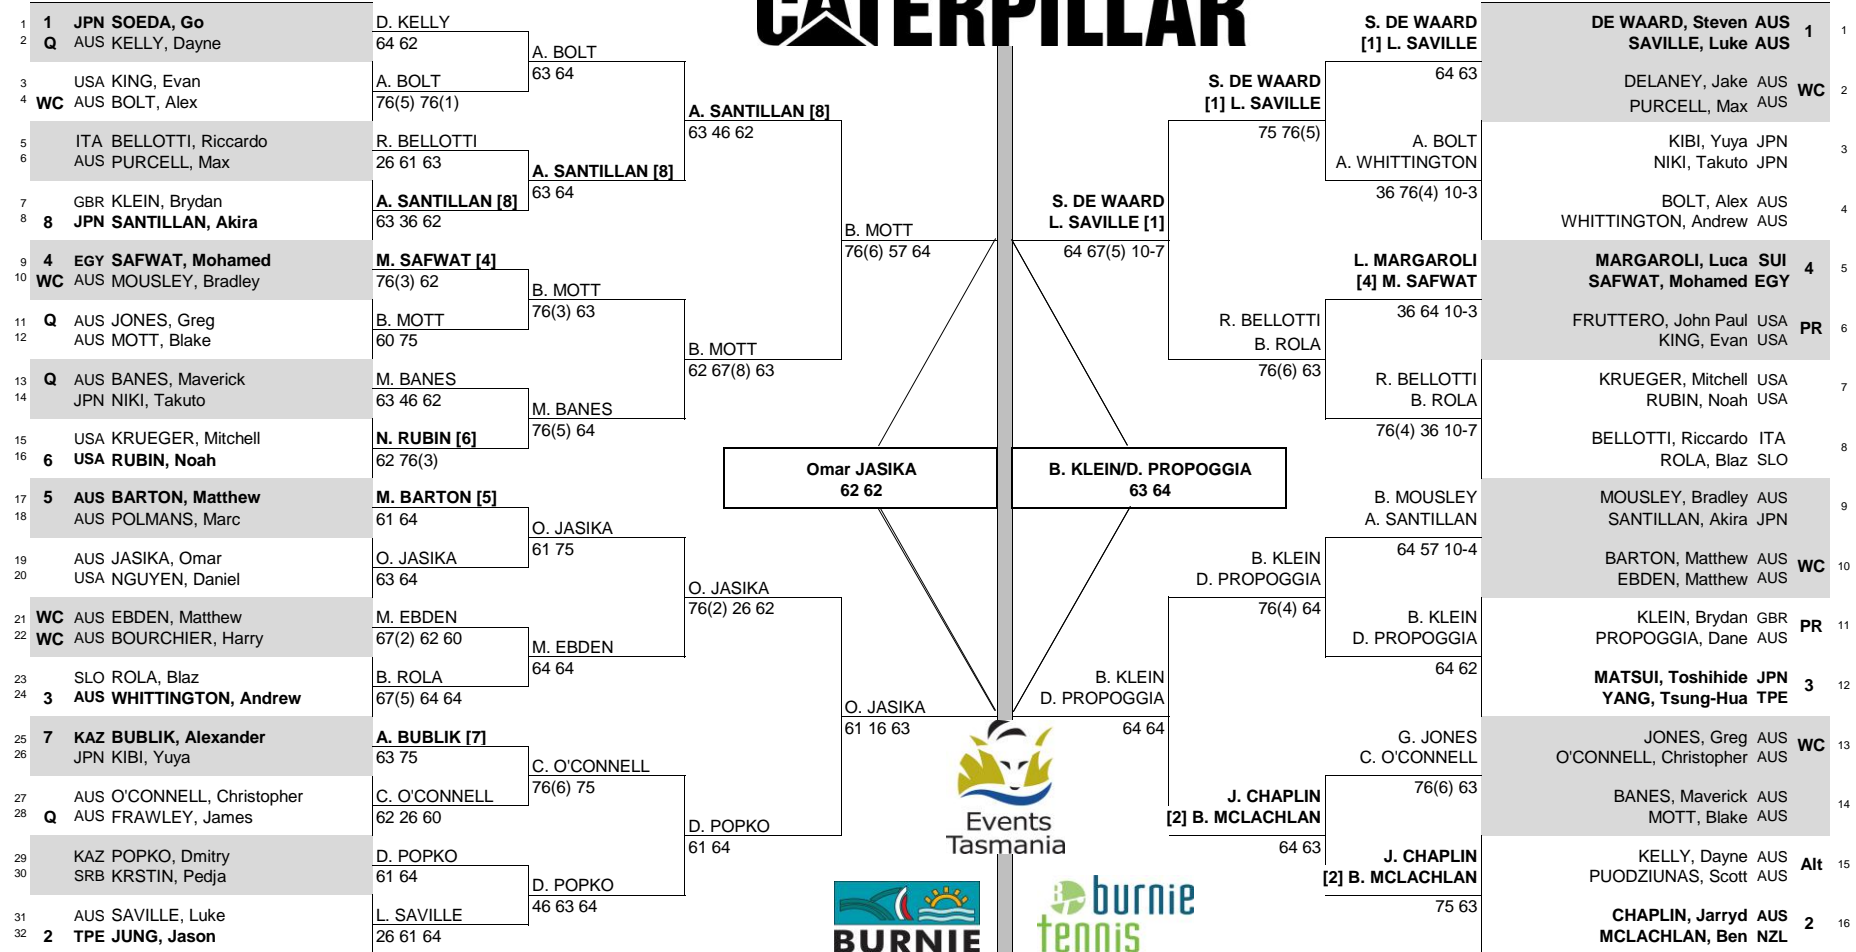

# 2017 Caterpillar Burnie International

**CITY, COUNTRY**  
Burnie, Australia

**TOURNAMENT DATES**  
30 January-4 February 2017

**SURFACE**  
Hard, Mapecoat TNS Professional

**TOTAL FINANCIAL COMMITMENT**  
\$75,000

STATUS	NAT	MAIN DRAW SINGLES		MAIN DRAW DOUBLES		NAT.	STATUS
--------	-----	-------------------	--	-------------------	--	------	--------

ATP, Inc. © Copyright 2014

SEEDED PLAYERS				PRIZE MONEY		POINTS	LUCKY LOSERS	RETIREMENTS/WALKOVERS	SEEDED TEAMS				PRIZE MONEY (PER TEAM)		POINTS	ALTERNATES	RETIREMENTS/W.O.
1	SOEDA, Go	139	WINNER	\$10,800	80				1	DE WAARD, Steven / SAVILLE, Luke	319	WINNER	\$4,650	80	D. Kelly / S. Puodziunas		
2	JUNG, Jason	163	FINALIST	\$6,360	48				2	CHAPLIN, Jarryd / MCLACHLAN, Ben	381	FINALIST	\$2,700	48			
3	WHITTINGTON, Andrew	194	SEMI-FINALIST	\$3,765	29				3	MATSUI, Toshihide / YANG, Tsung-Hua	451	SEMI-FINALIST	\$1,620	29			
4	SAFWAT, Mohamed	196	QUARTER-FINALIST	\$2,190	15		WITHDRAWALS		4	MARGAROLI, Luca / SAFWAT, Mohamed	470	QUARTER-FINALIST	\$960	15			
5	BARTON, Matthew	197	SECOND ROUND	\$1,290	7							FIRST ROUND	\$540	0			
6	RUBIN, Noah	200	FIRST ROUND	\$780	0												
7	BUBLIK, Alexander	207															
8	SANTILLAN, Akira	211															
				LAST DIRECT ACCEPTANCE		NIKI, Takuto (374)		ATP SUPERVISOR		Scott Ray				LAST DIRECT ACCEPTANCE		Maverick Banes/Blake Mott (728)	