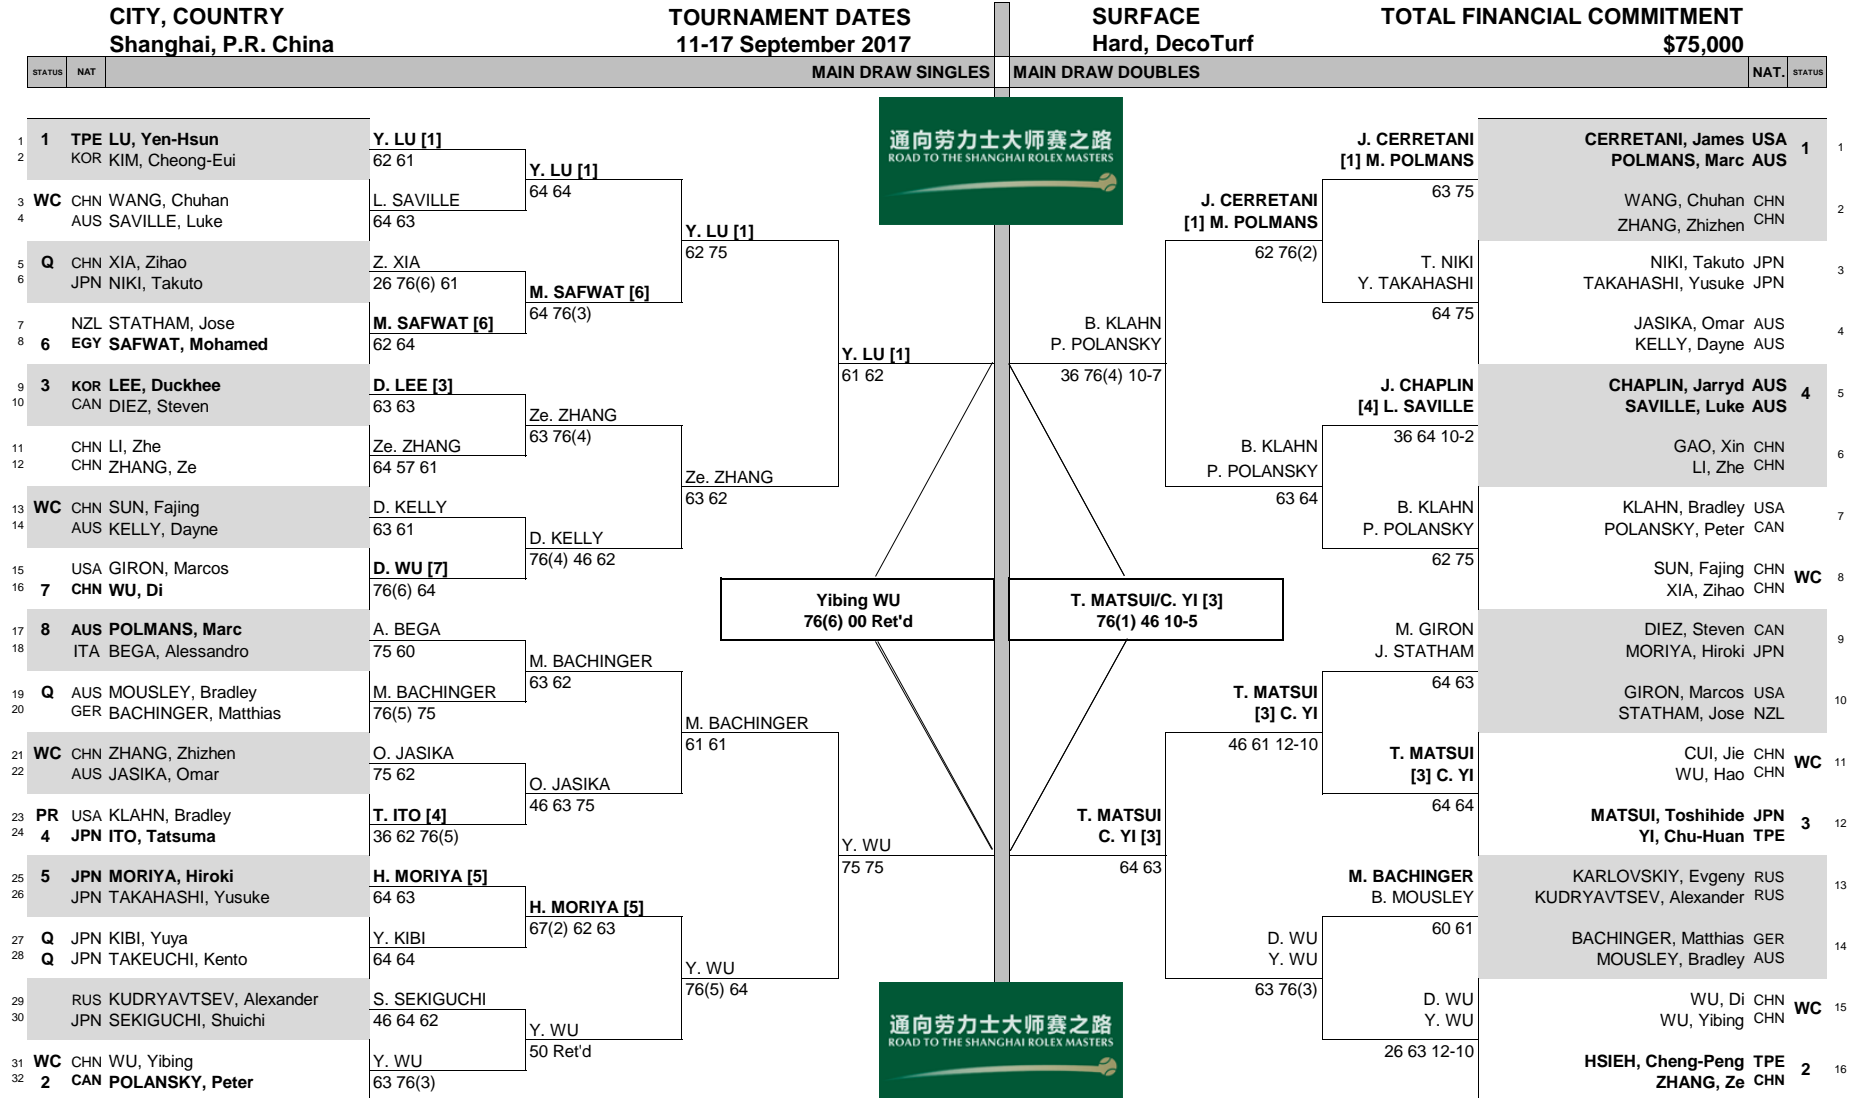

Road to the Shanghai Rolex Masters

ATP, Inc. © Copyright 2014

SEEDED PLAYERS		RANK	PRIZE MONEY	POINTS	LUCKY LOSERS	RETIREMENTS/WALKOVERS	SEEDED TEAMS	RANK	PRIZE MONEY (PER TEAM)	POINTS	ALTERNATES	RETIREMENTS/W.O.
1	LU, Yen-Hsun	63	WINNER	\$10,800	80		1	CERRETANI, James / POLMANS, Marc	160	WINNER	\$4,650	80
2	POLANSKY, Peter	128	FINALIST	\$6,360	48	Y. Lu - right shoulder S. Sekiguchi - left knee	2	HSIEH, Cheng-Peng / ZHANG, Ze	257	FINALIST	\$2,700	48
3	LEE, Duckhee	163	SEMI-FINALIST	\$3,765	29		3	MATSUI, Toshihide / YI, Chu-Huan	283	SEMI-FINALIST	\$1,620	29
4	ITO, Tatsuma	172	QUARTER-FINALIST	\$2,190	15	WITHDRAWALS	4	CHAPLIN, Jarryd / SAVILLE, Luke	330	QUARTER-FINALIST	\$960	15
5	MORIYA, Hiroki	213	SECOND ROUND	\$1,290	7					FIRST ROUND	\$540	0
6	SAFWAT, Mohamed	219	FIRST ROUND	\$780	0							
7	WU, Di	221										
8	POLMANS, Marc	236										

FOLLOW LIVE SCORING AT www.ATPWorldTour.com

LAST DIRECT ACCEPTANCE	Kim, Cheong-Eui (410)	ATP SUPERVISOR	Stephane CRETOIS	LAST DIRECT ACCEPTANCE	WANG Chuhan/ZHANG Zhizhen
------------------------	-----------------------	----------------	------------------	------------------------	---------------------------