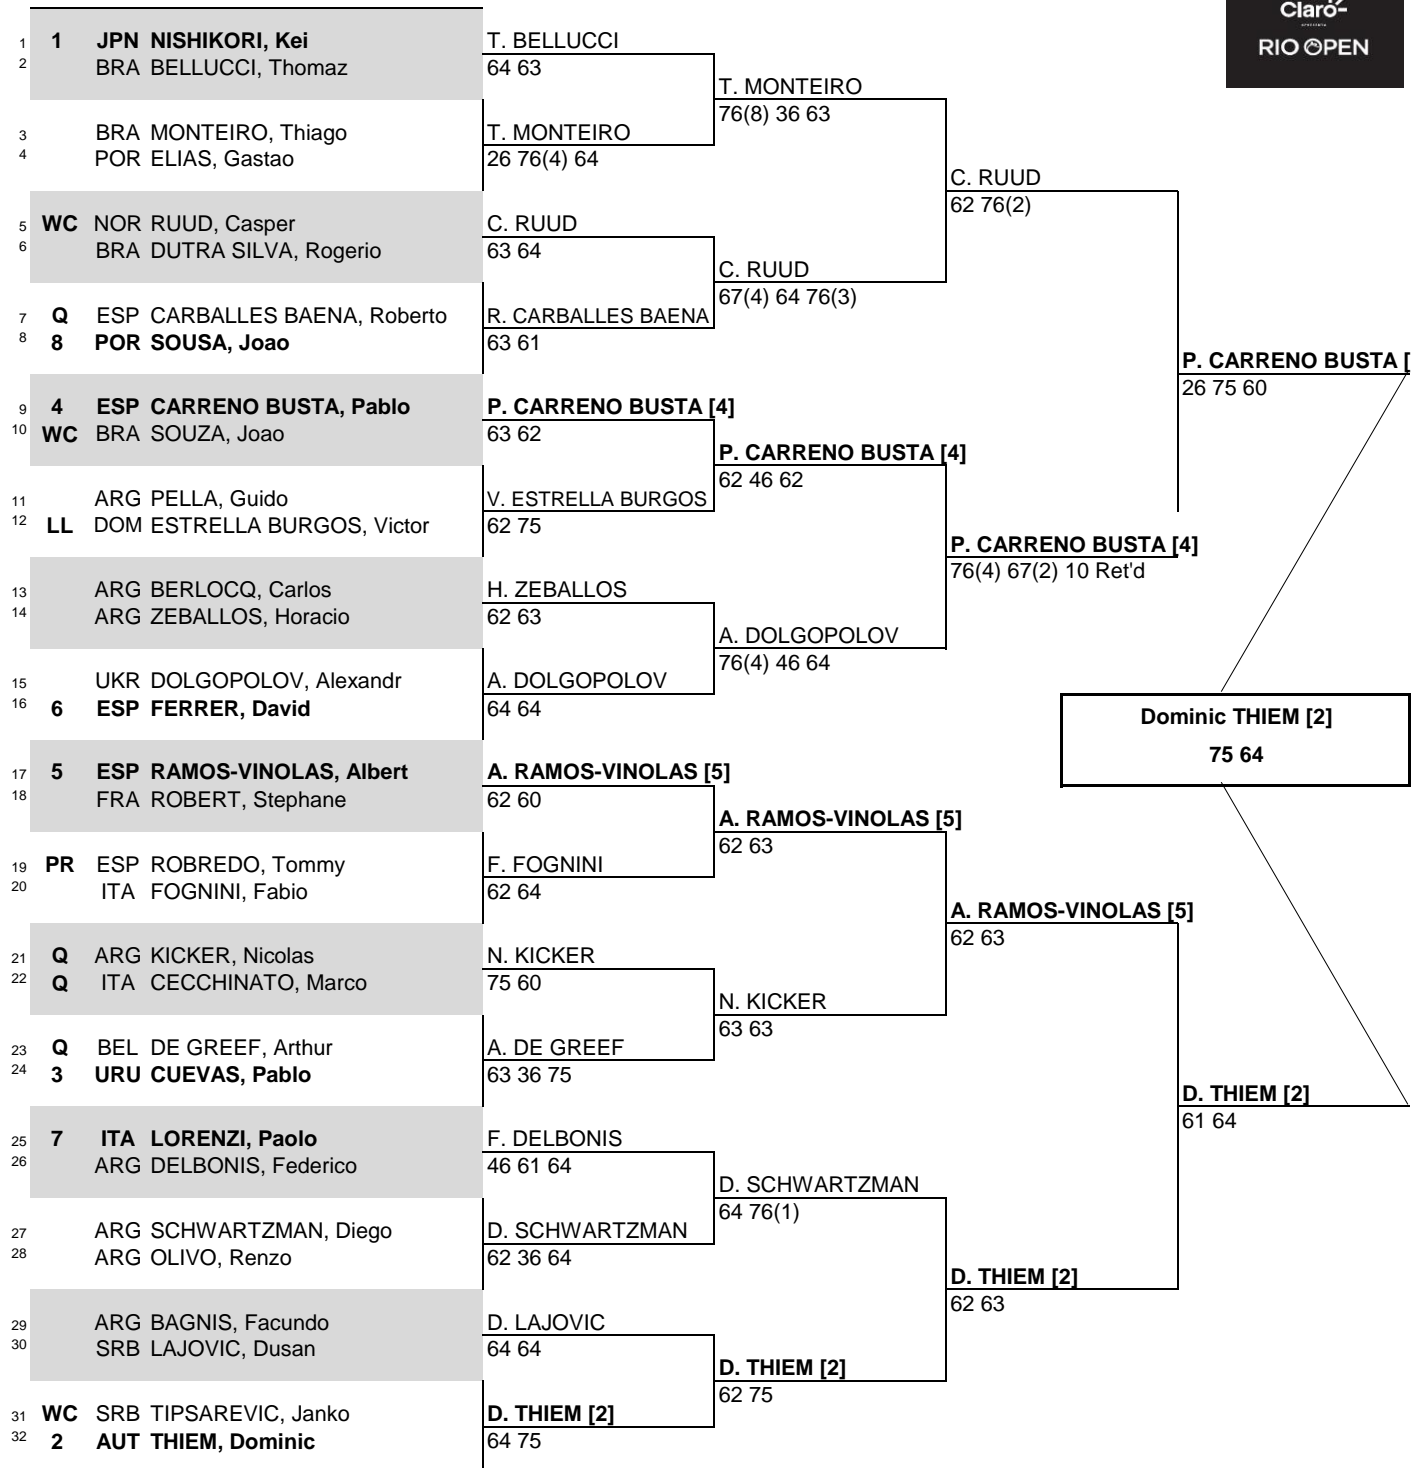

# RIO OPEN presented by CLARO

CITY, COUNTRY  
Rio de Janeiro, Brazil

TOURNAMENT DATES  
20-26 February 2017

SURFACE  
Red Clay

TOTAL FINANCIAL COMMITMENT  
\$1,439,995

STATUS NAT **MAIN DRAW SINGLES**

ATP, Inc. © Copyright 2014

	SEEDED PLAYERS	RANK	PRIZE MONEY	POINTS	ALTERNATES / LUCKY LOSERS	RETIREMENTS/WALKOVERS	
1	NISHIKORI, Kei	5	WINNER	\$314,880	500	V. Estrella Burgos (LL)	
2	THIEM, Dominic	8	FINALIST	\$154,370	300	A. Dolgoplov - Left Hip	
3	CUEVAS, Pablo	22	SEMI-FINALIST	\$77,680	180		
4	CARRENO BUSTA, Pablo	25	QUARTER-FINALIST	\$39,500	90		
5	RAMOS-VINOLAS, Albert	26	SECOND ROUND	\$20,515	45	G. Melzer (Illness)	
6	FERRER, David	27	FIRST ROUND	\$10,820	0		
7	LORENZI, Paolo	37	FOLLOW LIVE SCORING AT				
8	SOUSA, Joao	41	www.ATPWorldTour.com				
			LAST DIRECT ACCEPTANCE	Rogerio Dutra Silva - 96	ATP SUPERVISOR(S)	Carlos Sanches/Lars Graff	