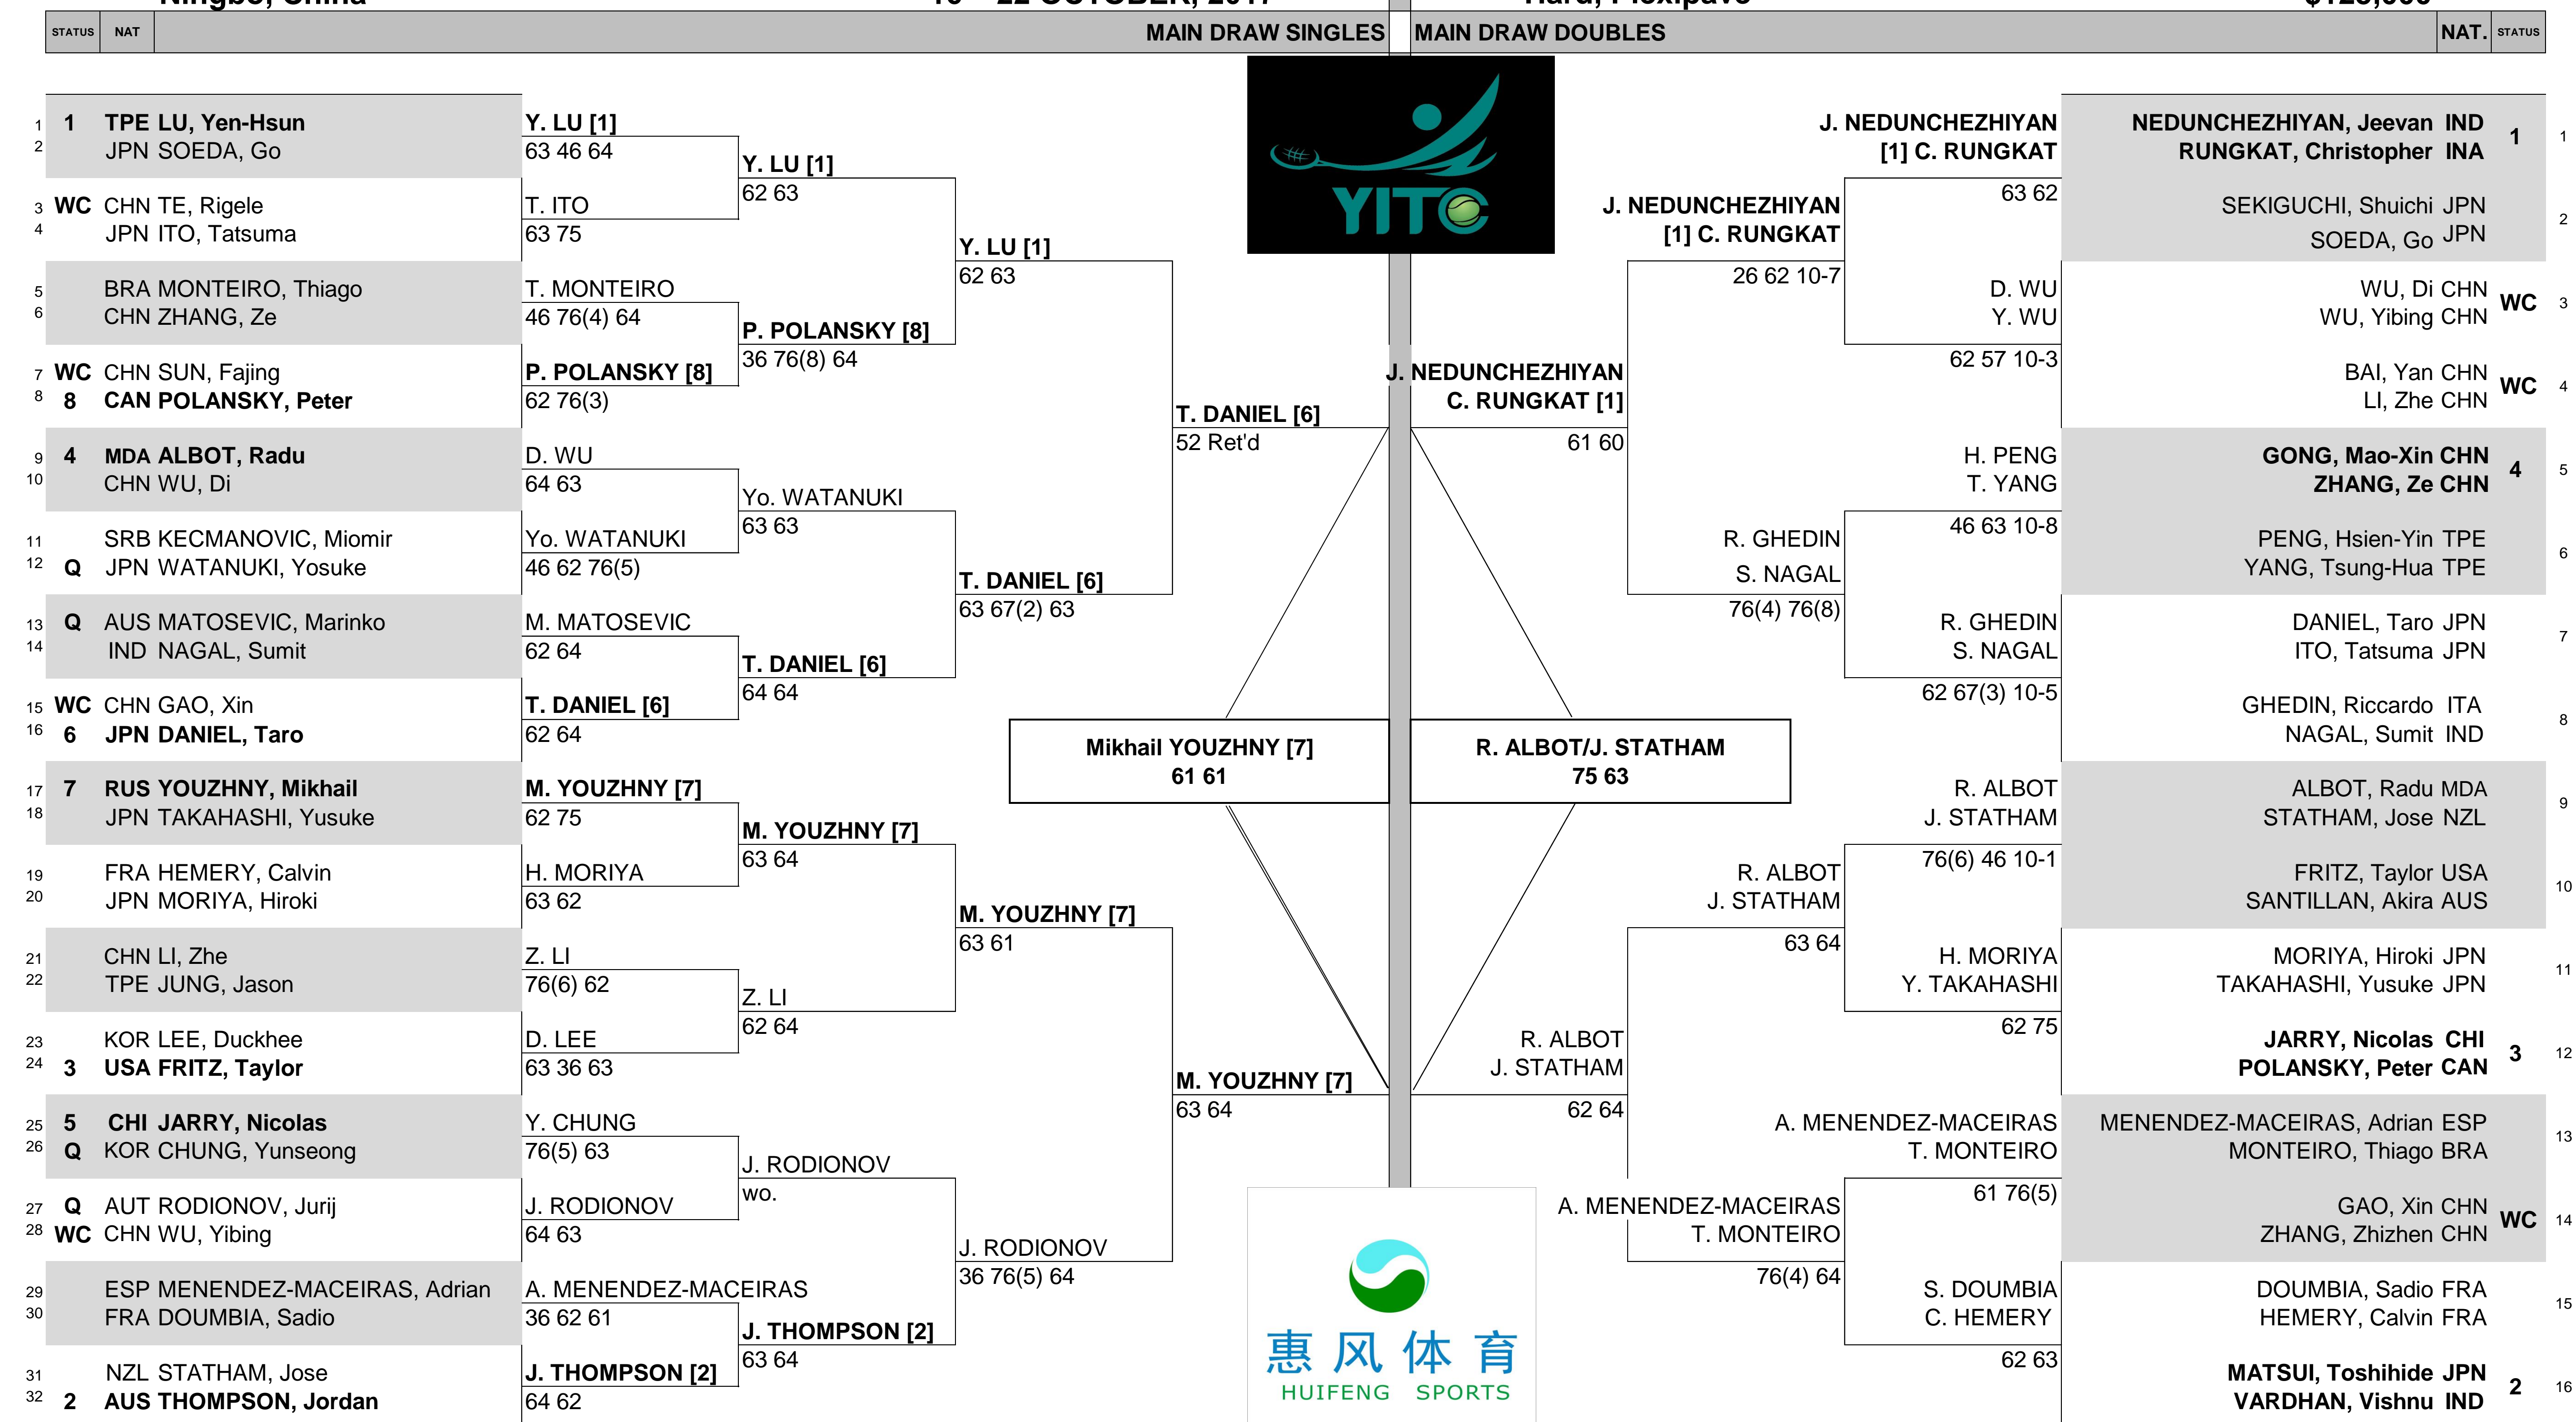

"YINZHOU" INTERNATIONAL MEN'S TENNIS

CITY, COUNTRY
Ningbo, China

TOURNAMENT DATES
16 – 22 OCTOBER, 2017

SURFACE
Hard, Plexipave

TOTAL FINANCIAL COMMITMENT
\$125,000

ATP, Inc. © Copyright 2014

SEEDED PLAYERS					LUCKY LOSERS		RETIREMENTS/WALKOVERS		SEEDED TEAMS				ALTERNATES		RETIREMENTS/W.O.	
RANK	PRIZE MONEY	POINTS							RANK	PRIZE MONEY (PER TEAM)	POINTS					
1	WINNER	\$18,000	100			Y. Lu - Shoulder		1	WINNER	\$7,750	100					
2	FINALIST	\$10,600	60			Y. Chung - Lower back		2	FINALIST	\$4,500	60					
3	SEMI-FINALIST	\$6,275	35					3	SEMI-FINALIST	\$2,700	35					
4	QUARTER-FINALIST	\$3,650	18	WITHDRAWALS				4	QUARTER-FINALIST	\$1,600	18	WITHDRAWALS				
5	SECOND ROUND	\$2,150	8						FIRST ROUND	\$900	0					
6	FIRST ROUND	\$1,300	0					FOLLOW LIVE SCORING AT www.ATPWorldTour.com								
LAST DIRECT ACCEPTANCE				Jose Statham - 312		ATP SUPERVISOR		Ali Nili		LAST DIRECT ACCEPTANCE				H.Moriya/Y.Takahashi-510		