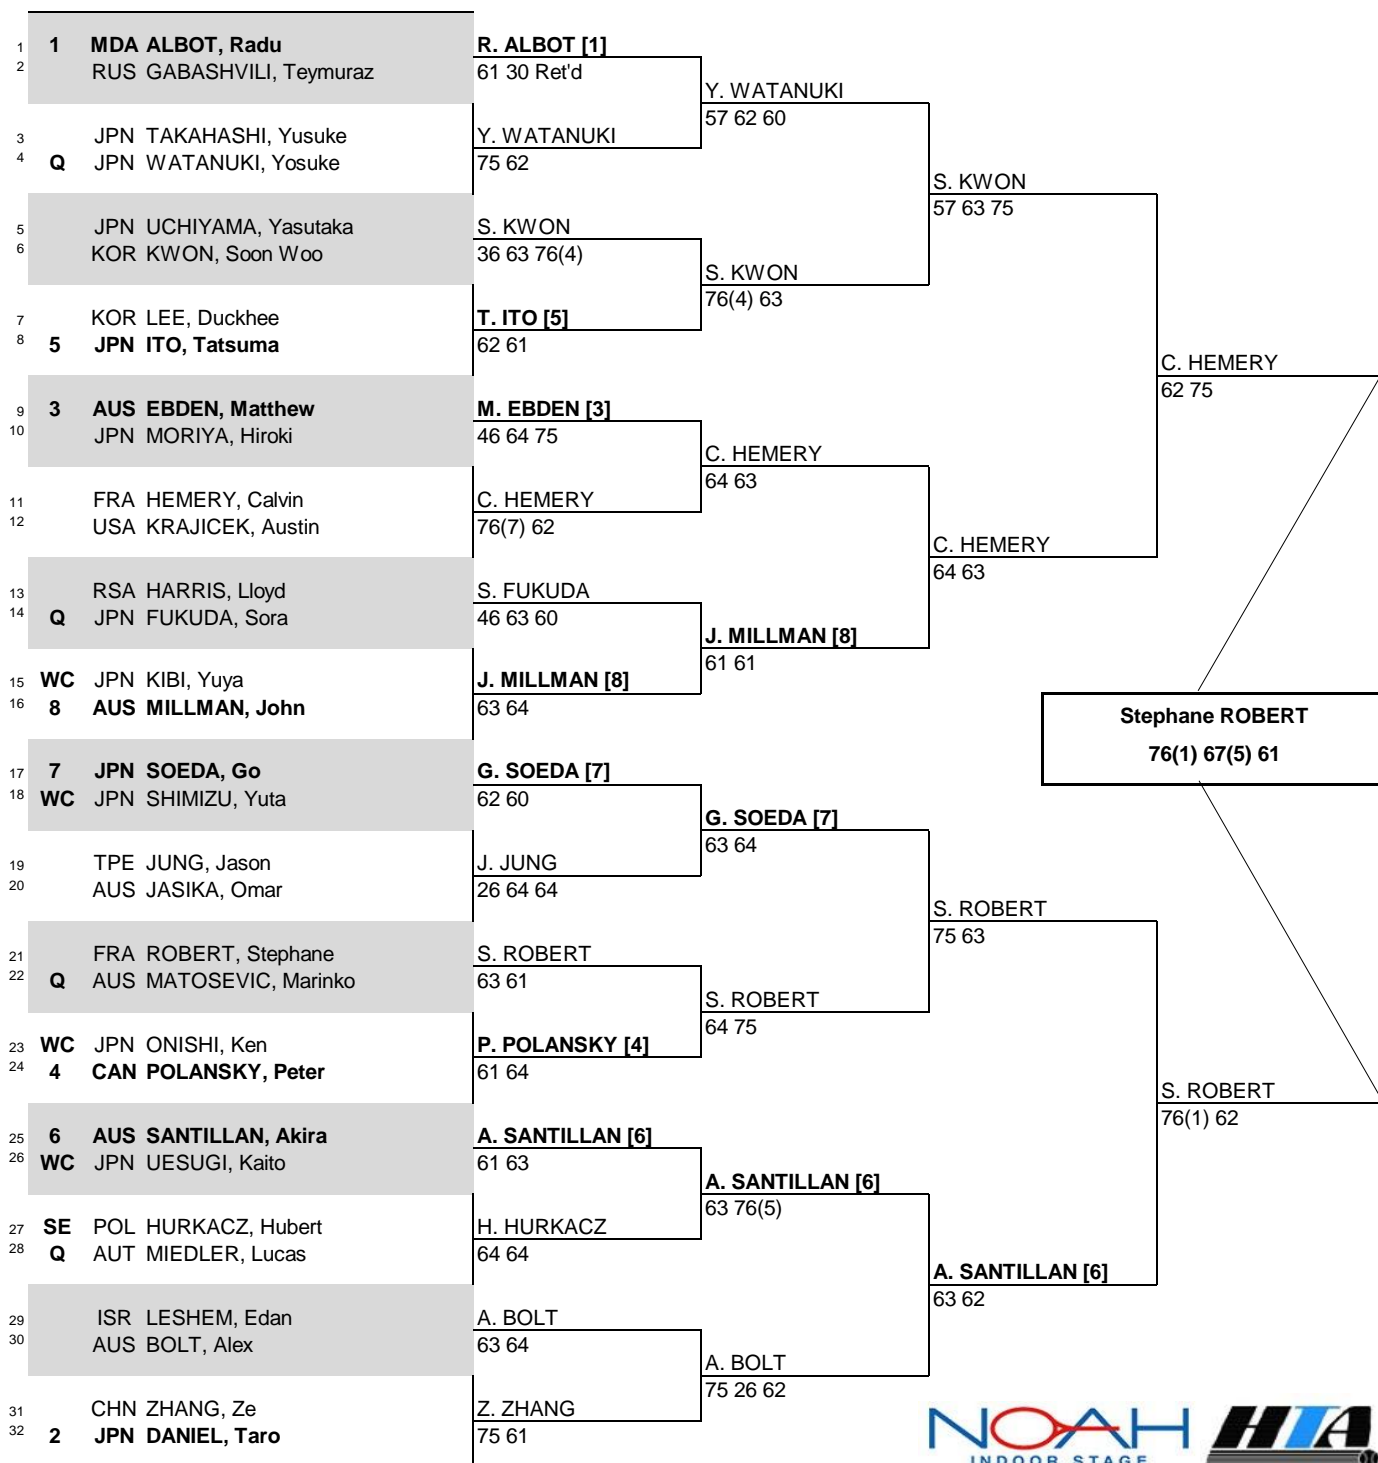

**CITY, COUNTRY**  
Kobe, Japan

**TOURNAMENT DATES**  
6-12 November 2017

**SURFACE**  
Hard, DecoTurf

**TOTAL PRIZE MONEY**  
\$50,000

**MAIN DRAW SINGLES**

ATP, Inc. © Copyright 2014

| SEEDED PLAYERS         | RANK | PRIZE MONEY                                    | POINTS  | ALTERNATES / LUCKY LOSERS          | RETIREMENTS/WALKOVERS   |
|------------------------|------|------------------------------------------------|---------|------------------------------------|-------------------------|
| 1 ALBOT, Radu          | 103  | WINNER                                         | \$7,200 | 80                                 |                         |
| 2 DANIEL, Taro         | 108  | FINALIST                                       | \$4,240 | 48                                 | T. Gabashvili - illness |
| 3 EBDEN, Matthew       | 117  | SEMI-FINALIST                                  | \$2,510 | 29                                 |                         |
| 4 POLANSKY, Peter      | 128  | QUARTER-FINALIST                               | \$1,460 | 15                                 |                         |
| 5 ITO, Tatsuma         | 147  | SECOND ROUND                                   | \$860   | 6                                  |                         |
| 6 SANTILLAN, Akira     | 148  | FIRST ROUND                                    | \$520   | 0                                  |                         |
| 7 SOEDA, Go            | 157  | FOLLOW LIVE SCORING AT<br>www.ATPWorldTour.com |         |                                    |                         |
| 8 MILLMAN, John        | 188  |                                                |         |                                    |                         |
| LAST DIRECT ACCEPTANCE |      | BOLT, Alex 290                                 |         | CHALLENGER SUPERVISOR Carl Baldwin |                         |