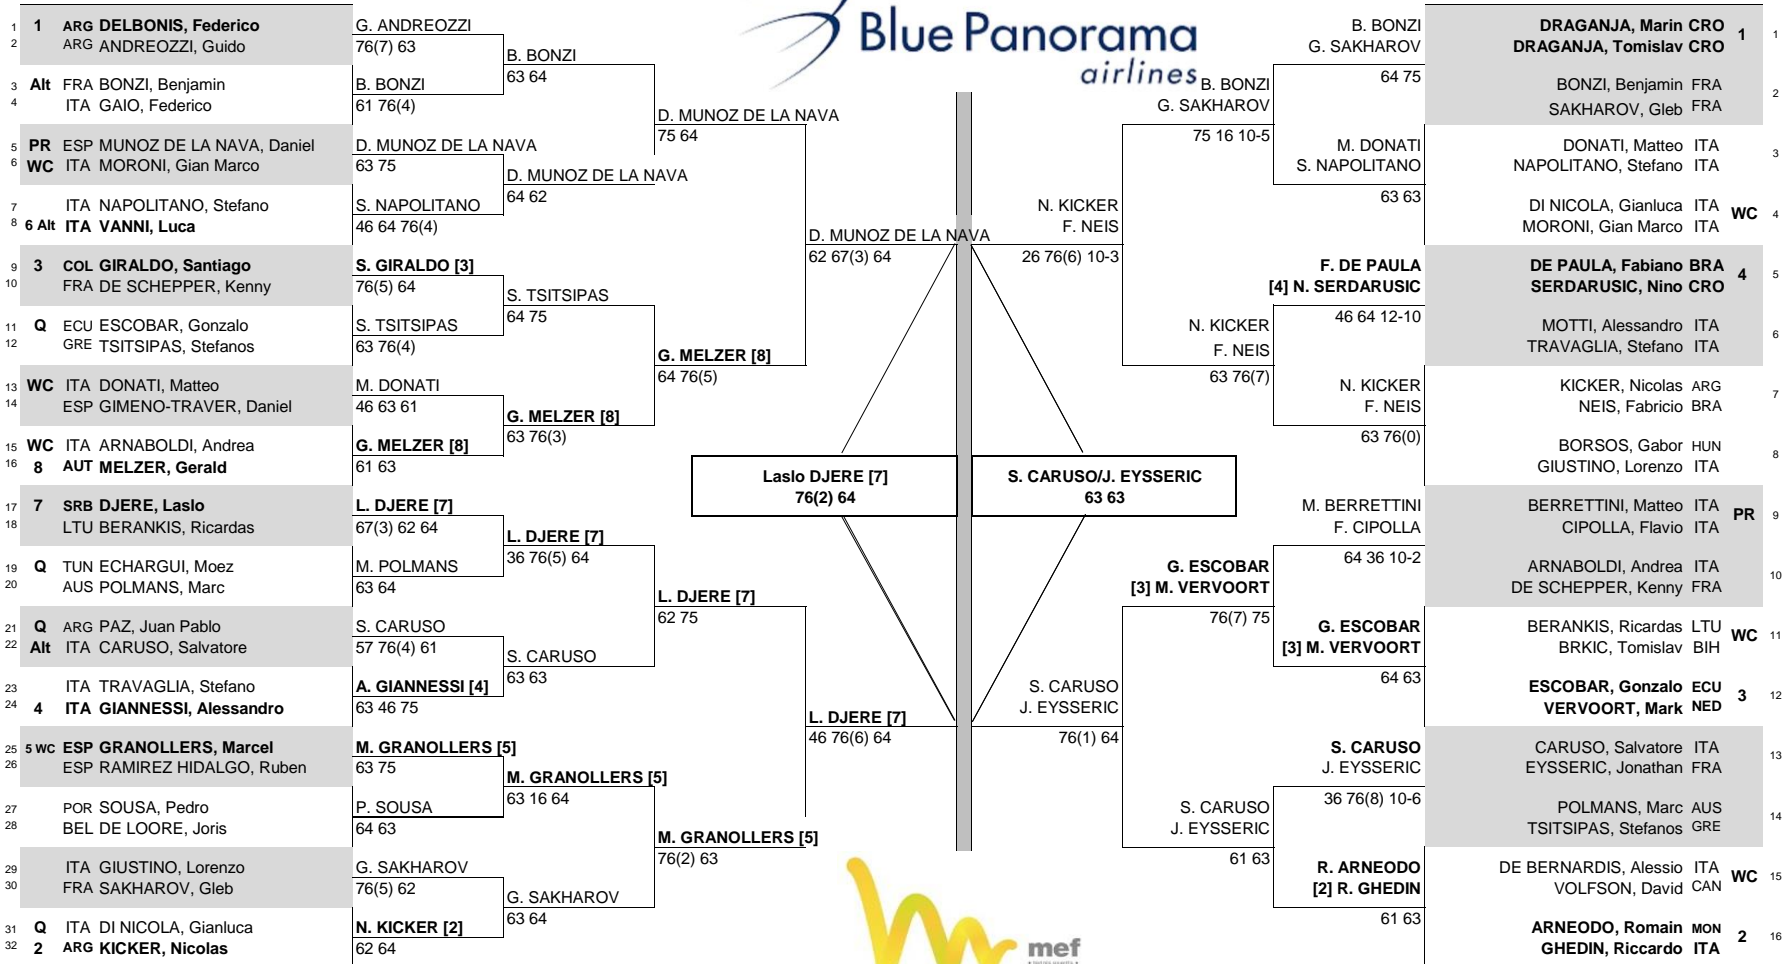

CITY, COUNTRY
Perugia, Italy

TOURNAMENT DATES
11 - 16 July 2017

SURFACE
Red Clay

TOTAL FINANCIAL COMMITMENT
€ 43,000

| STATUS | NAT | MAIN DRAW SINGLES | | MAIN DRAW DOUBLES | | NAT. | STATUS |
|--------|-----|-------------------|--|-------------------|--|------|--------|
|--------|-----|-------------------|--|-------------------|--|------|--------|

ATP, Inc. © Copyright 2014

| SEEDED PLAYERS | | | | LUCKY LOSERS | | | | RETIREMENTS/WALKOVERS | | | | SEEDED TEAMS | | | | ALTERNATES | | | | RETIREMENTS/W.O. | | | |
|----------------|-------------|--------|------------------|--------------|-------------|--------|--------------------------------------|-----------------------|------------------------|--------|--|--------------|------------------------|--------|--|------------|------------------------|--------|--|------------------|--|--|--|
| RANK | PRIZE MONEY | POINTS | | RANK | PRIZE MONEY | POINTS | | RANK | PRIZE MONEY (PER TEAM) | POINTS | | RANK | PRIZE MONEY (PER TEAM) | POINTS | | RANK | PRIZE MONEY (PER TEAM) | POINTS | | | | | |
| 1 | € 6,190 | 80 | WINNER | 1 | € 2,670 | 80 | DRAGANJA, Marin / DRAGANJA, Tomislav | 325 | € 2,670 | 80 | | 1 | € 2,670 | 80 | | 1 | € 2,670 | 80 | | | | | |
| 2 | € 3,650 | 48 | FINALIST | 2 | € 1,550 | 48 | ARNEODO, Romain / GHEDIN, Riccardo | 326 | € 1,550 | 48 | | 2 | € 1,550 | 48 | | 2 | € 1,550 | 48 | | | | | |
| 3 | € 2,160 | 29 | SEMI-FINALIST | 3 | € 930 | 29 | ESCOBAR, Gonzalo / VERVOORT, Mark | 397 | € 930 | 29 | | 3 | € 930 | 29 | | 3 | € 930 | 29 | | | | | |
| 4 | € 1,260 | 15 | QUARTER-FINALIST | 4 | € 550 | 15 | DE PAULA, Fabiano / SERDARUSIC, Nino | 436 | € 550 | 15 | | 4 | € 550 | 15 | | 4 | € 550 | 15 | | | | | |
| 5 | € 730 | 6 | SECOND ROUND | | € 310 | 0 | | | € 310 | 0 | | | € 310 | 0 | | | € 310 | 0 | | | | | |
| 6 | € 450 | 0 | FIRST ROUND | | | | | | | | | | | | | | | | | | | | |