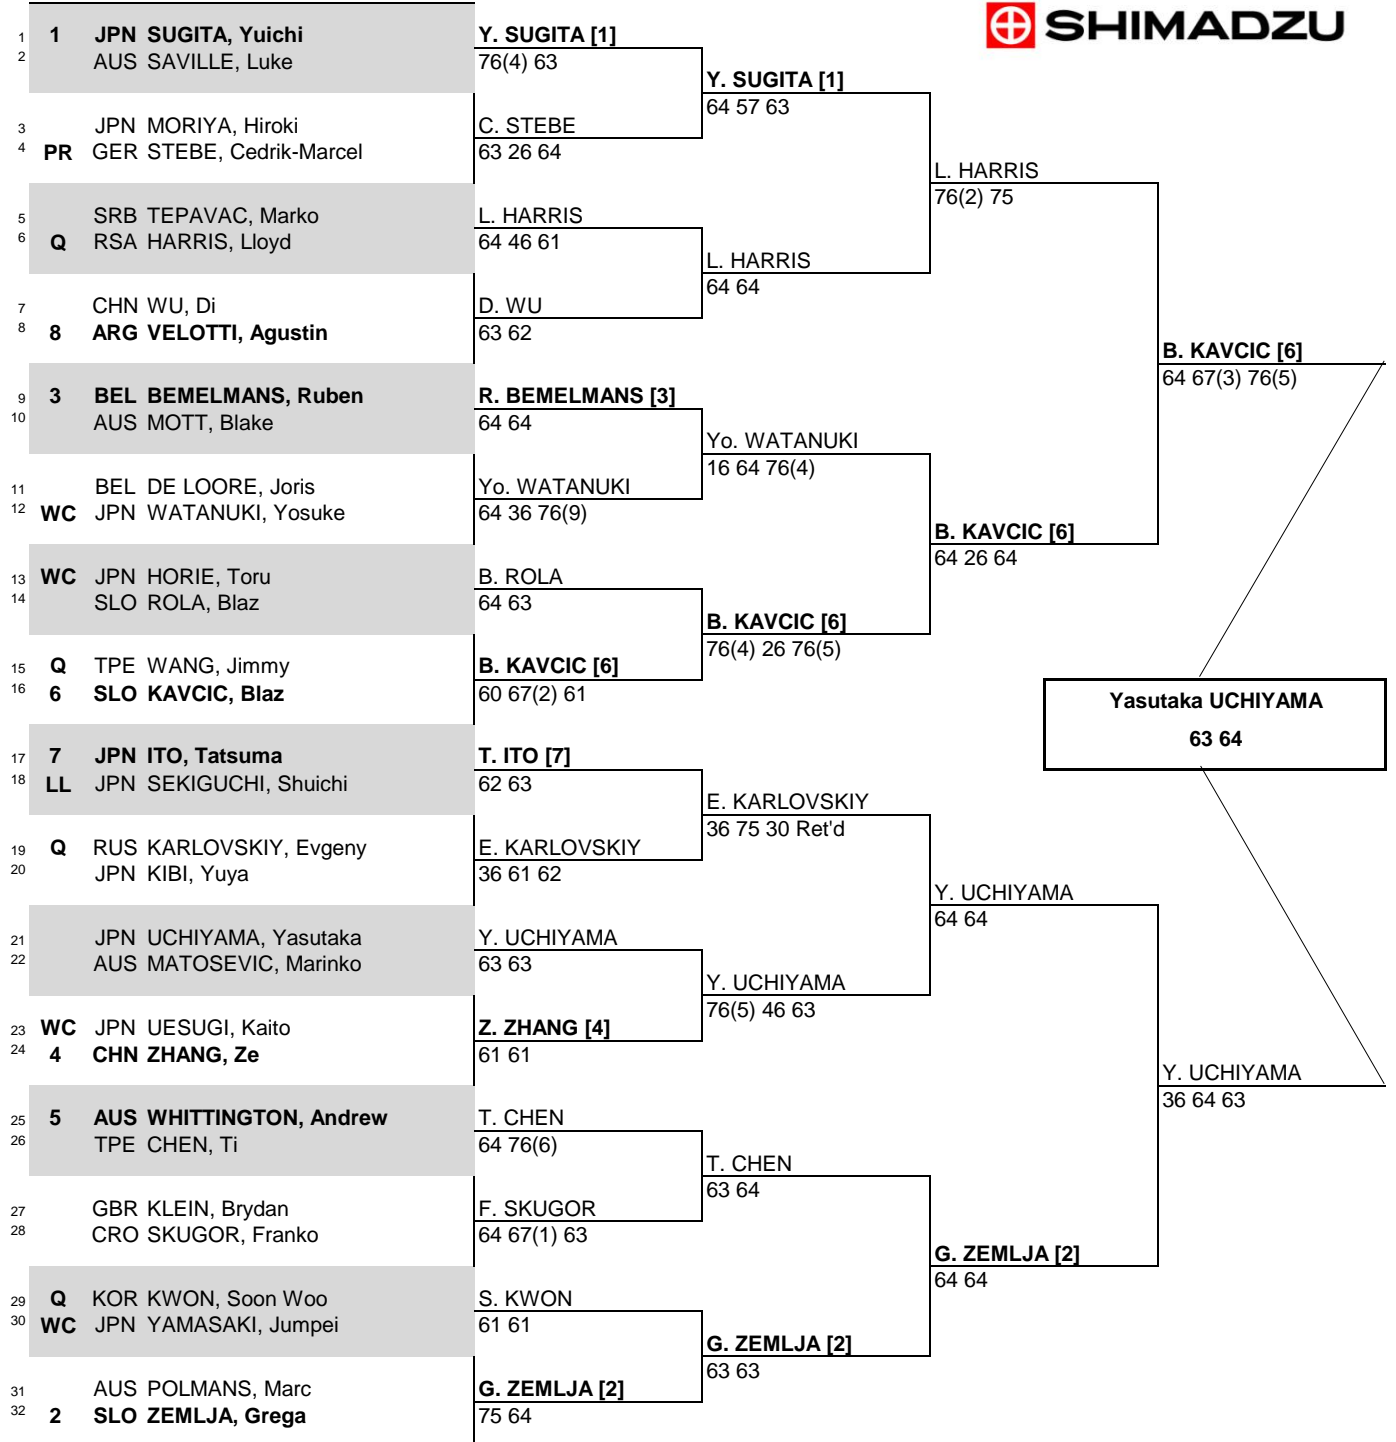

CITY, COUNTRY
KYOTO, JAPAN

TOURNAMENT DATES
20-26 February 2017

SURFACE
Carpet, Indoor Synthetic

TOTAL PRIZE MONEY
\$50,000

STATUS NAT MAIN DRAW SINGLES

ATP, Inc. © Copyright 2014

SEEDED PLAYERS	RANK	PRIZE MONEY	POINTS	ALTERNATES / LUCKY LOSERS	RETIREMENTS/WALKOVERS
1 SUGITA, Yuichi	115	WINNER \$7,200	80	S. Sekiguchi (LL)	T. Ito - Right elbow
2 ZEMLJA, Grega	152	FINALIST \$4,240	48		
3 BEMELMANS, Ruben	154	SEMI-FINALIST \$2,510	29		
4 ZHANG, Ze	158	QUARTER-FINALIST \$1,460	15		
5 WHITTINGTON, Andrew	167	SECOND ROUND \$860	6		
6 KAVCIC, Blaz	170	FIRST ROUND \$520	0		M. Barton (left foot)
7 ITO, Tatsuma	176				
8 VELOTTI, Agustin	186				