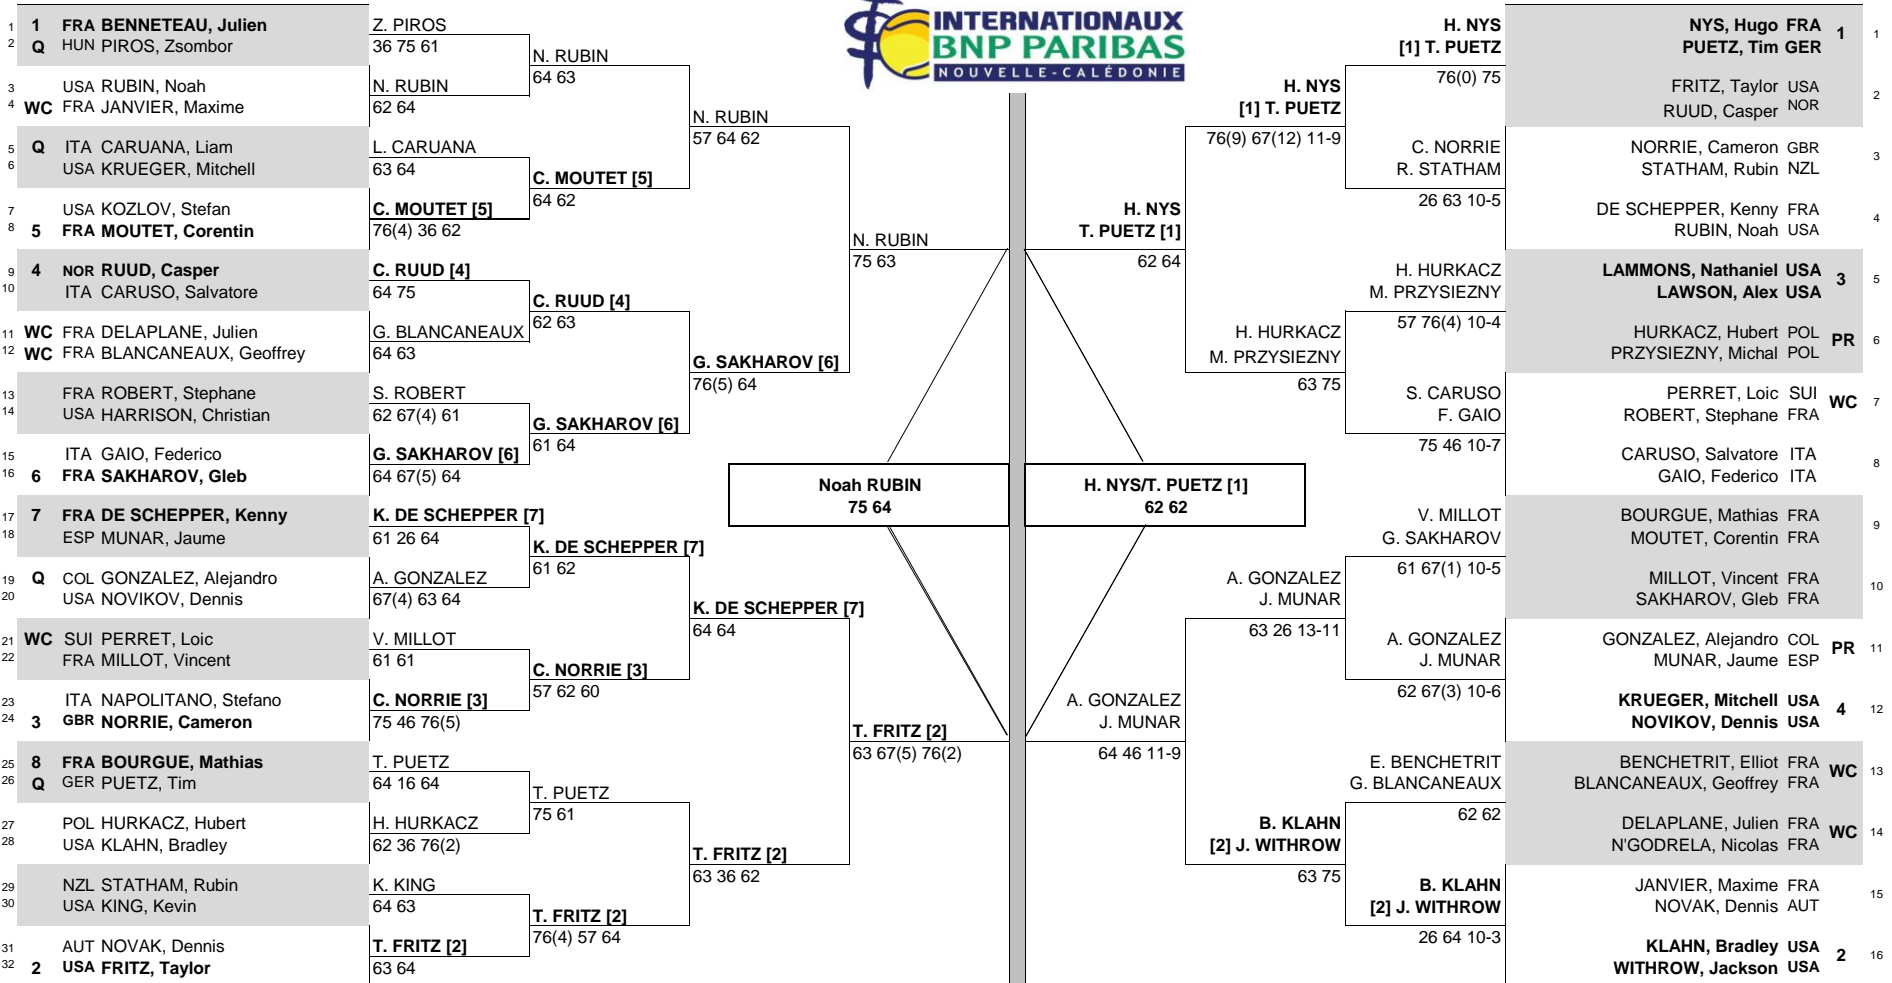

INTERNATIONAUX BNP PARIBAS

CITY, COUNTRY
Noumea, New Caledonia

TOURNAMENT DATES
1-6 January 2018

SURFACE
Hard

TOTAL FINANCIAL COMMITMENT
\$75,000

STATUS	NAT	MAIN DRAW SINGLES		MAIN DRAW DOUBLES		NAT.	STATUS
--------	-----	-------------------	--	-------------------	--	------	--------

ATP, Inc. © Copyright 2014

SEEDED PLAYERS					SEEDED TEAMS						
RANK	PRIZE MONEY	POINTS	LUCKY LOSERS	RETIREMENTS/WALKOVERS	RANK	PRIZE MONEY (PER TEAM)	POINTS	ALTERNATES	RETIREMENTS/S.W.O.		
1	BENNETEAU, Julien	56	WINNER	\$10,800	90	1	NYS, Hugo / Puetz, Tim	255	WINNER	\$4,650	90
2	FRITZ, Taylor	104	FINALIST	\$6,360	55	2	KLAHN, Bradley / WITHROW, Jackson	331	FINALIST	\$2,700	55
3	NORRIE, Cameron	114	SEMI-FINALIST	\$3,765	33	3	LAMMONS, Nathaniel / LAWSON, Alex	382	SEMI-FINALIST	\$1,620	33
4	RUUD, Casper	139	QUARTER-FINALIST	\$2,190	17	4	KRUEGER, Mitchell / NOVIKOV, Dennis	542	QUARTER-FINALIST	\$960	17
5	MOUTET, Corentin	155	SECOND ROUND	\$1,290	8				FIRST ROUND	\$540	0
6	SAKHAROV, Gleb	156	FIRST ROUND	\$780	0						0
7	DE SCHEPPER, Kenny	159									
8	BOURGUE, Mathias	161									