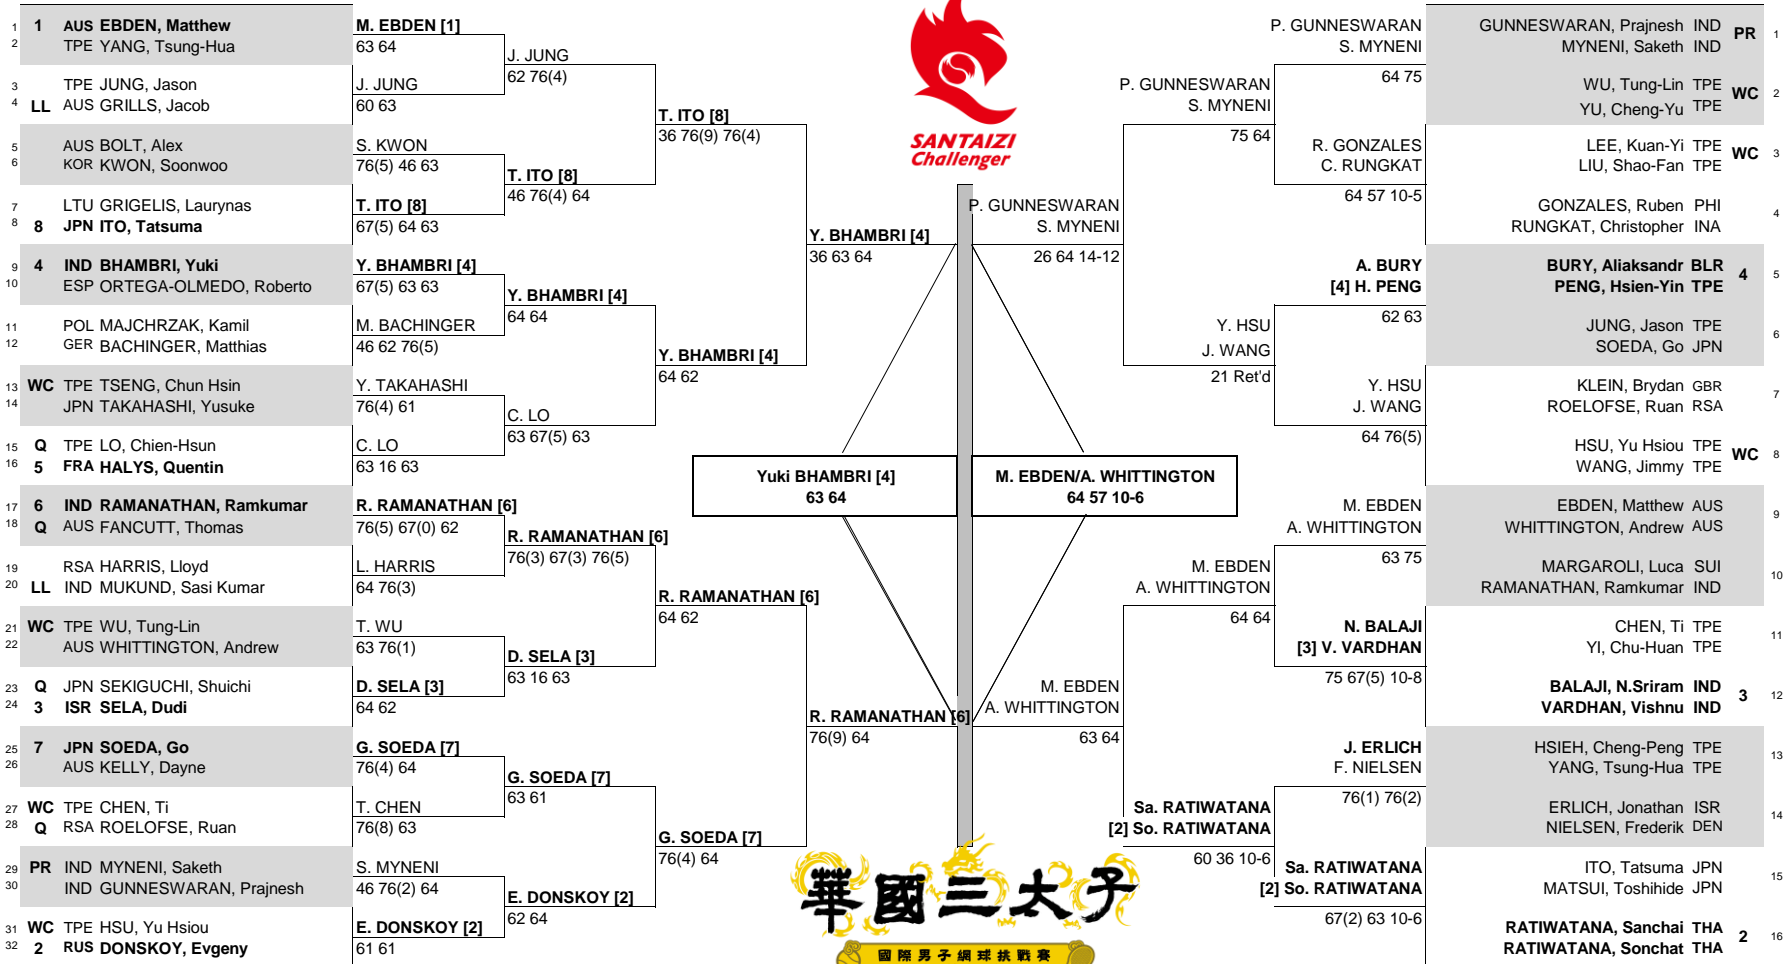

2018 SANTAIZI CHALLENGER

CITY, COUNTRY
Taipei, Taiwan

TOURNAMENT DATES
9-15 April 2018

SURFACE
Carpet, Indoor Synthetic

TOTAL FINANCIAL COMMITMENT
\$150,000

STATUS	NAT	MAIN DRAW SINGLES		MAIN DRAW DOUBLES		NAT.	STATUS
--------	-----	-------------------	--	-------------------	--	------	--------

ATP, Inc. © Copyright 2014

SEEDED PLAYERS				ALTERNATES / LUCKY LOSERS				SEEDED TEAMS				ALTERNATES				RETIREMENTS/W.O.			
RANK	PRIZE MONEY	POINTS	ALTERNATES / LUCKY LOSERS	WITHDRAWALS	RANK	PRIZE MONEY (PER TEAM)	POINTS	ALTERNATES	RETIREMENTS/W.O.										
1	WINNER \$21,600	125	S. Mukund (LL)	M. Przysiezny (LW)	1	WINNER \$9,300	125	P. Gunneswaran / S. Myneni	A. Bury / H. Peng - H. Peng (low back)										
2	FINALIST \$12,720	75	J. Grills (LL)	T. Puetz (knee)	2	FINALIST \$5,400	75												
3	SEMI-FINALIST \$7,530	45	RETIREMENTS/WALKOVERS				3	SEMI-FINALIST \$3,240	45										
4	QUARTER-FINALIST \$4,380	25					4	QUARTER-FINALIST \$1,920	25			WITHDRAWALS							
5	SECOND ROUND \$2,980	10					5	FIRST ROUND \$1,080	0	T. Puetz (knee)									
6	FIRST ROUND \$1,960	0																	