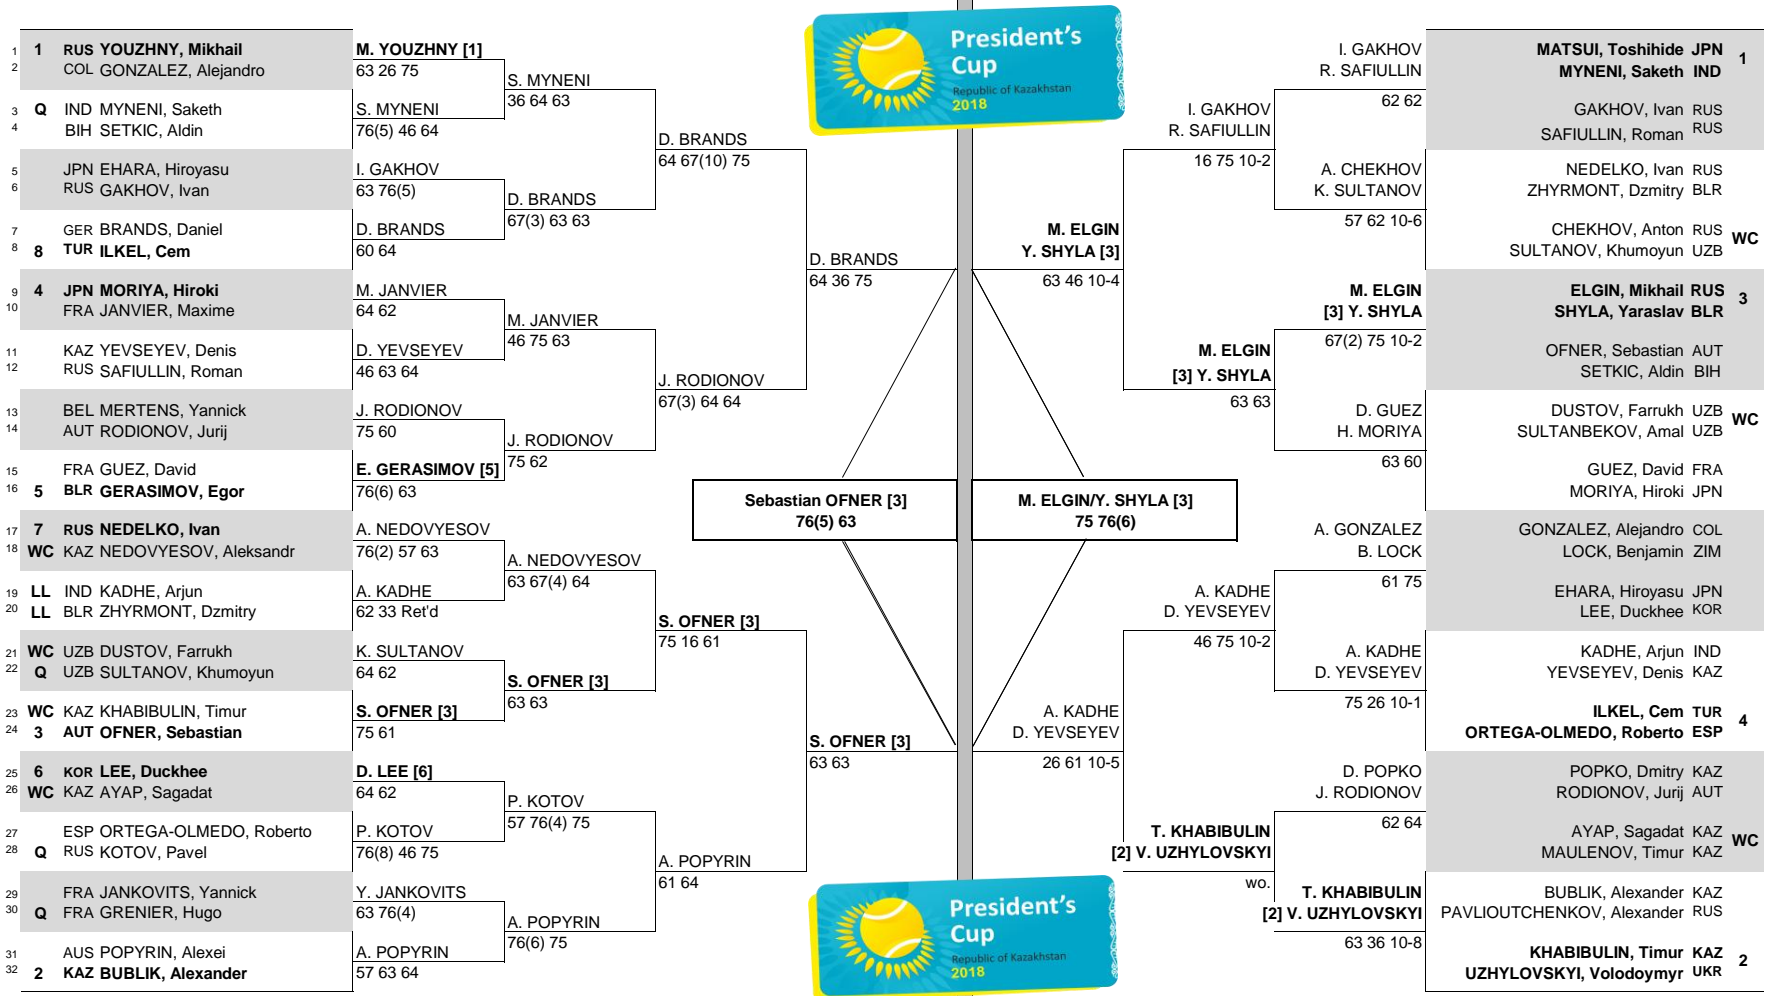

# PRESIDENT'S CUP

**CITY, COUNTRY**  
Astana, Kazakhstan

**TOURNAMENT DATES**  
16-22 July 2018

**SURFACE**  
Hard, GreenSet

**TOTAL FINANCIAL COMMITMENT**  
\$125,000

| STATUS | NAT | MAIN DRAW SINGLES |  | MAIN DRAW DOUBLES |  | NAT. | STATUS |
|--------|-----|-------------------|--|-------------------|--|------|--------|
|--------|-----|-------------------|--|-------------------|--|------|--------|