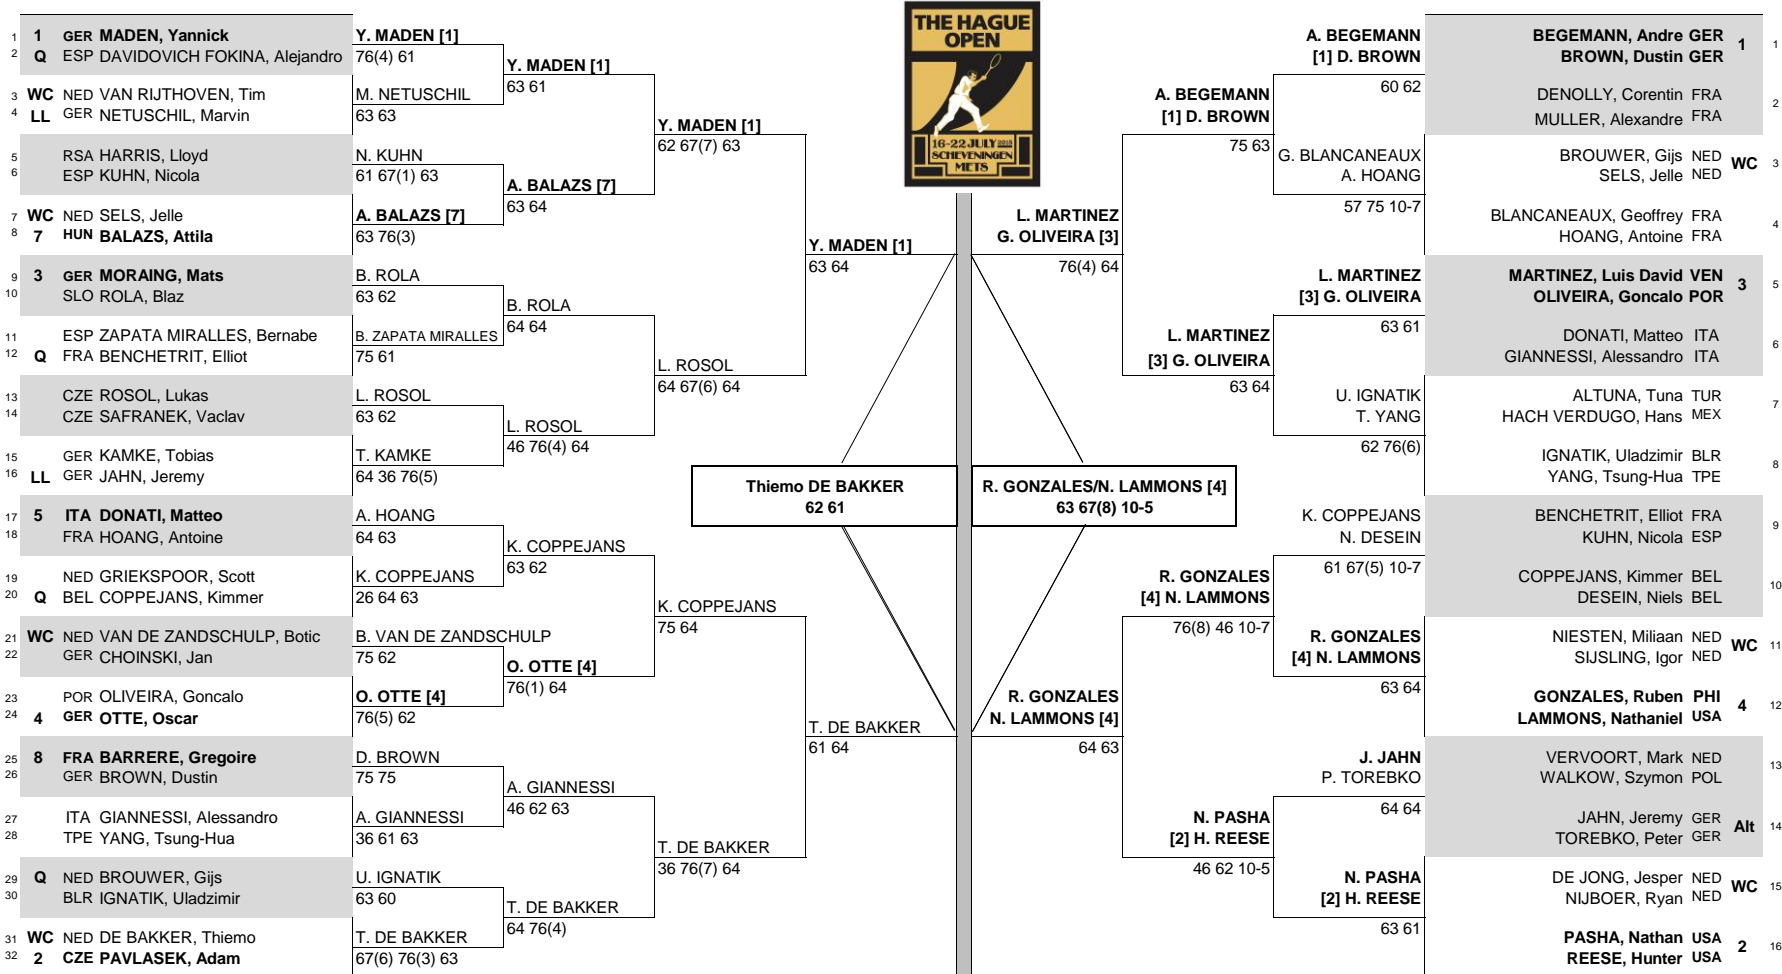

# THE HAGUE OPEN 2018

**CITY, COUNTRY**  
Scheveningen, Netherlands

**TOURNAMENT DATES**  
16-22 July 2018

**SURFACE**  
Red Clay

**TOTAL FINANCIAL COMMITMENT**  
€ 64,000

STATUS NAT MAIN DRAW SINGLES MAIN DRAW DOUBLES NAT STATUS

ATP, Inc. © Copyright 2014

SEEDED PLAYERS				ALTERNATES / LUCKY LOSERS				WITHDRAWALS				SEEDED TEAMS				ALTERNATES				RETIREMENTS/W.O.			
RANK	PRIZE MONEY	POINTS	ALTERNATES / LUCKY LOSERS	WITHDRAWALS	RANK	PRIZE MONEY (PER TEAM)	POINTS	ALTERNATES	RETIREMENTS/W.O.														
1	€ 9,200	90	M. Netuschil (LL)	C. Berlocq (back)	1	€ 3,950	90	J. Jahn / P. Torebko															
2	€ 5,400	55	J. Jahn (LL)	T. Griekspoor (left leg)	2	€ 2,350	55																
3	€ 3,250	33			3	€ 1,300	33																
4	€ 1,850	17			4	€ 850	17																
5	€ 1,100	8				€ 460	0																
7	€ 660	0																					
182																							
188																							