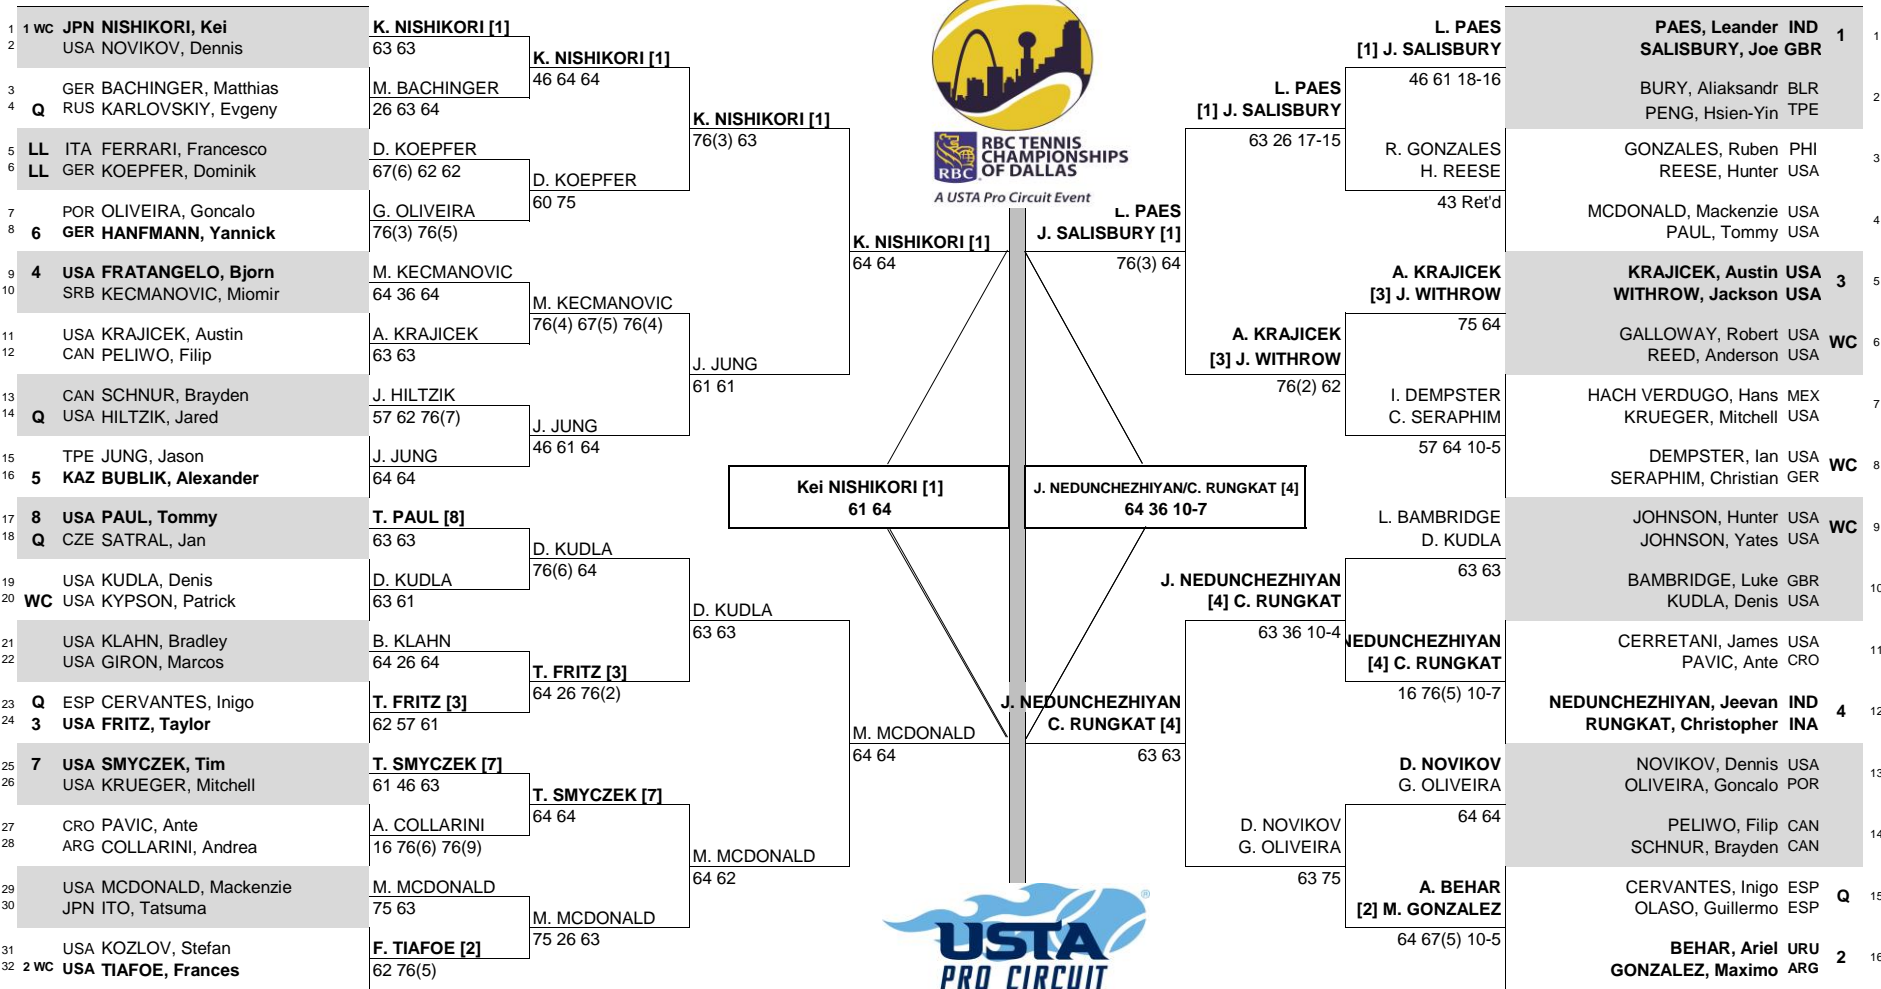

# RBC TENNIS CHAMPIONSHIPS OF DALLAS

**CITY, COUNTRY**  
Dallas, TX, USA

**TOURNAMENT DATES**  
29 January - 3 February 2018

**SURFACE**  
Hard, Plexipave

**TOTAL FINANCIAL COMMITMENT**  
\$125,000

STATUS	NAT	MAIN DRAW SINGLES	MAIN DRAW DOUBLES	STATUS
--------	-----	-------------------	-------------------	--------

**RBC TENNIS CHAMPIONSHIPS OF DALLAS**  
A USTA Pro Circuit Event

ATP, Inc. © Copyright 2014

SEEDED PLAYERS				ALTERNATES / LUCKY LOSERS				SEEDED TEAMS				RETIREMENTS/S.W.O.			
RANK	PRIZE MONEY	POINTS	ALTERNATES / LUCKY LOSERS	WITHDRAWALS	RANK	PRIZE MONEY (PER TEAM)	POINTS	ALTERNATES	RETIREMENTS/S.W.O.						
1 NISHIKORI, Kei	18,000	100	D. Koepfer (LL)	R. Opelka (Lower back)	1 PAES, Leander / SALISBURY, Joe	7,750	100		M. McDonald / T. Paul - T. Paul (Right elbow)						
2 TIAFOE, Frances	\$10,600	60	F. Ferreri (LL)	T. Kwiatkowski (Right knee)	2 BEHAR, Ariel / GONZALEZ, Maximo	\$4,500	60								
3 FRITZ, Taylor	\$6,275	35			3 KRAJICEK, Austin / WITHROW, Jackson	\$2,700	35								
4 FRATANGELO, Bjorn	\$3,650	18			4 NEDUNCHEZHIAN, Jeevan / RUNGKAT, Christopher	\$1,600	18								
5 BUBLIK, Alexander	\$2,150	8				\$900	0								
6 HANFMANN, Yannick	\$1,300	0													
7 SMYCZEK, Tim															
8 PAUL, Tommy															