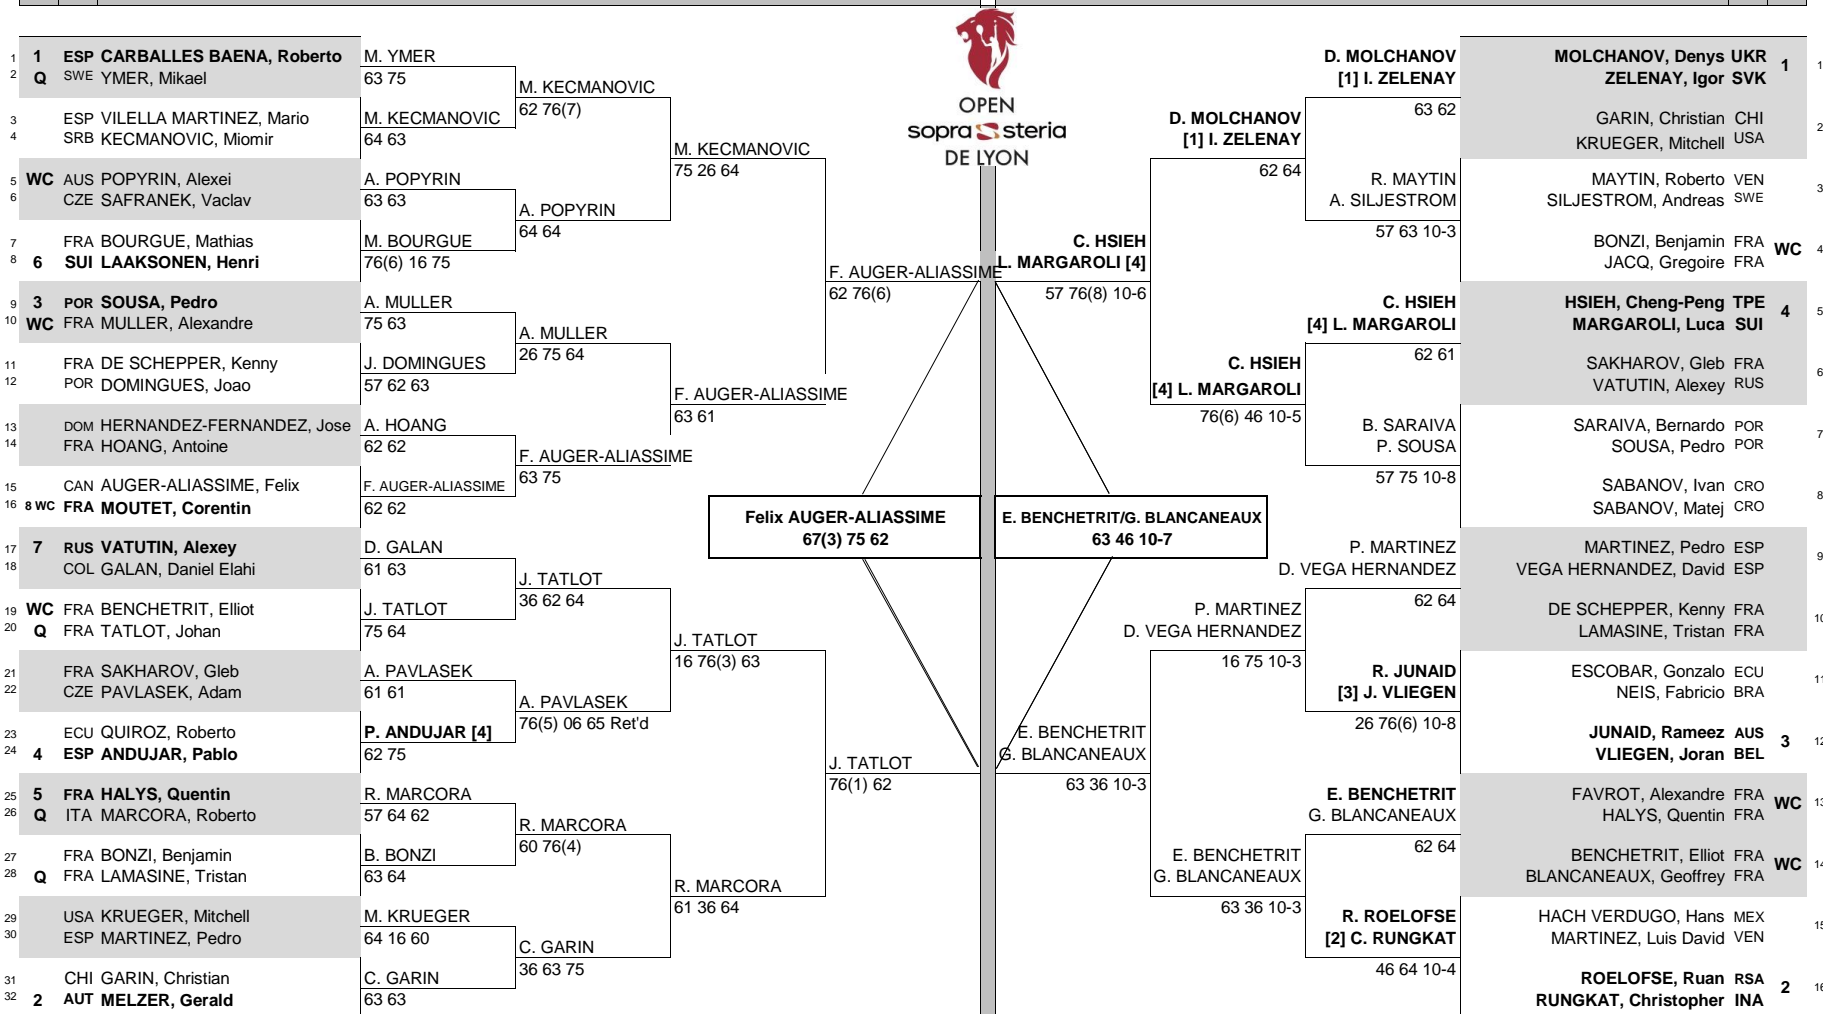

# OPEN SOPRA STERIA DE LYON

**CITY, COUNTRY**  
Lyon, France

**TOURNAMENT DATES**  
11-17 June 2018

**SURFACE**  
Red Clay

**TOTAL FINANCIAL COMMITMENT**  
€ 64,000

STATUS	NAT	MAIN DRAW SINGLES		MAIN DRAW DOUBLES		NAT.	STATUS
--------	-----	-------------------	--	-------------------	--	------	--------

ATP, Inc. © Copyright 2014

SEEDED PLAYERS				ALTERNATES / LUCKY LOSERS				WITHDRAWALS				SEEDED TEAMS				ALTERNATES				RETIREMENTS/W.O.								
RANK	PRIZE MONEY	POINTS										RANK	PRIZE MONEY (PER TEAM)	POINTS														
1	€ 9,200	90										1	€ 3,950	90														
2	€ 5,400	55										2	€ 2,350	55														
3	€ 3,250	33										3	€ 1,300	33														
4	€ 1,850	17										4	€ 850	17														
5	€ 1,100	8											€ 460	0														
6	€ 660	0																										
7	140																											
8	141																											