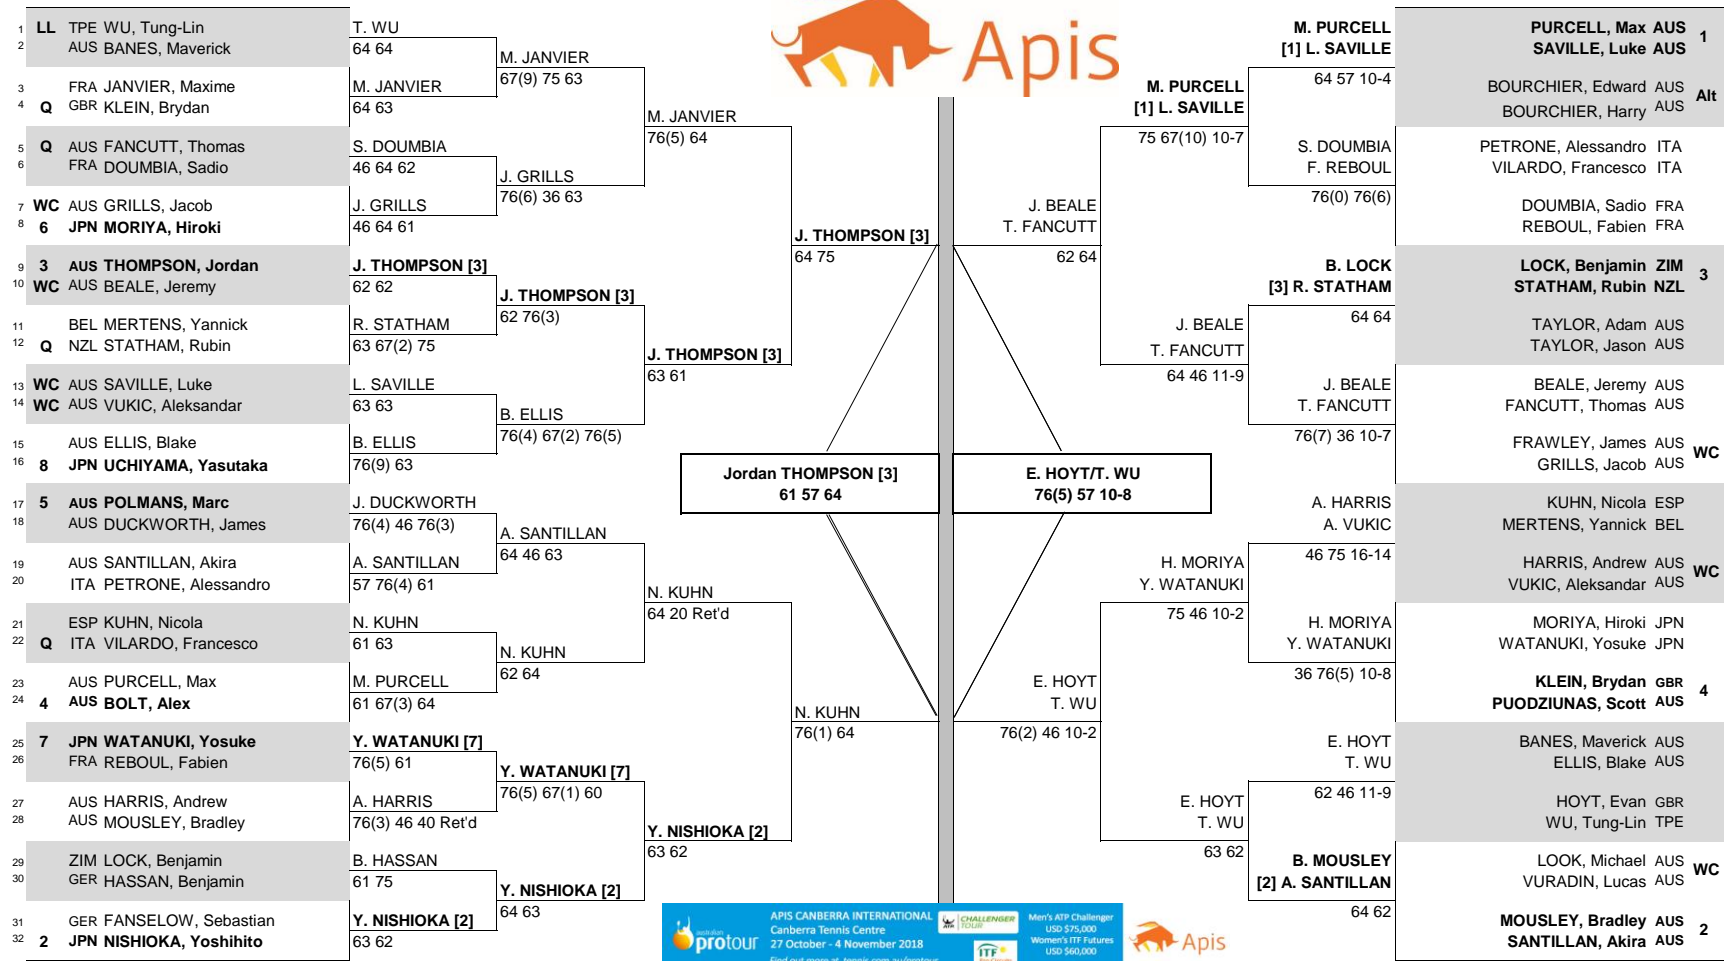

2018 Apis Canberra International

CITY, COUNTRY Canberra, Australia		TOURNAMENT DATES 29 October - 4 November 2018		SURFACE Hard, Plexipave		TOTAL FINANCIAL COMMITMENT \$75,000	
STATUS	NAT	MAIN DRAW SINGLES		MAIN DRAW DOUBLES		NAT	STATUS

SEEDED PLAYERS				PRIZE MONEY				POINTS		ALTERNATES / LUCKY LOSERS		WITHDRAWALS		SEEDED TEAMS				PRIZE MONEY (PER TEAM)		POINTS		ALTERNATES		RETIREMENTS/W.O.		
1	KUBLER, Jason	97	WINNER	\$10,800	80	T. Wu (LL)	J. Kubler (Patellar Tendinitis)			1	PURCELL, Max / SAVILLE, Luke	290	WINNER	\$4,650	80	E. Bouchier / H. Bouchier										
2	NISHIOKA, Yoshihito	98	FINALIST	\$6,360	48					2	MOUSLEY, Bradley / SANTILLAN, Akira	423	FINALIST	\$2,700	48											
3	THOMPSON, Jordan	101	SEMI-FINALIST	\$3,765	29					3	LOCK, Benjamin / STATHAM, Rubin	450	SEMI-FINALIST	\$1,620	29											
4	BOLT, Alex	140	QUARTER-FINALIST	\$2,190	15					4	KLEIN, Brydan / PUODZIUNAS, Scott	594	QUARTER-FINALIST	\$960	15											
5	POLMANS, Marc	145	SECOND ROUND	\$1,290	7	RETIREMENTS/WALKOVERS							FIRST ROUND	\$540	0											
6	MORIYA, Hiroki	191	FIRST ROUND	\$780	0	A. Santillan - Left knee pain																				
7	WATANUKI, Yosuke	231				B. Mousley - Left hamstring																				
8	UCHIYAMA, Yasutaka	232																								

ATP, Inc. © Copyright 2014

FOLLOW LIVE SCORING AT www.ATPWorldTour.com

LAST DIRECT ACCEPTANCE: LOCK, Benjamin (451) | ATP SUPERVISOR: Scott Ray | LAST DIRECT ACCEPTANCE: Petrone A. / Vilardo F. (869)