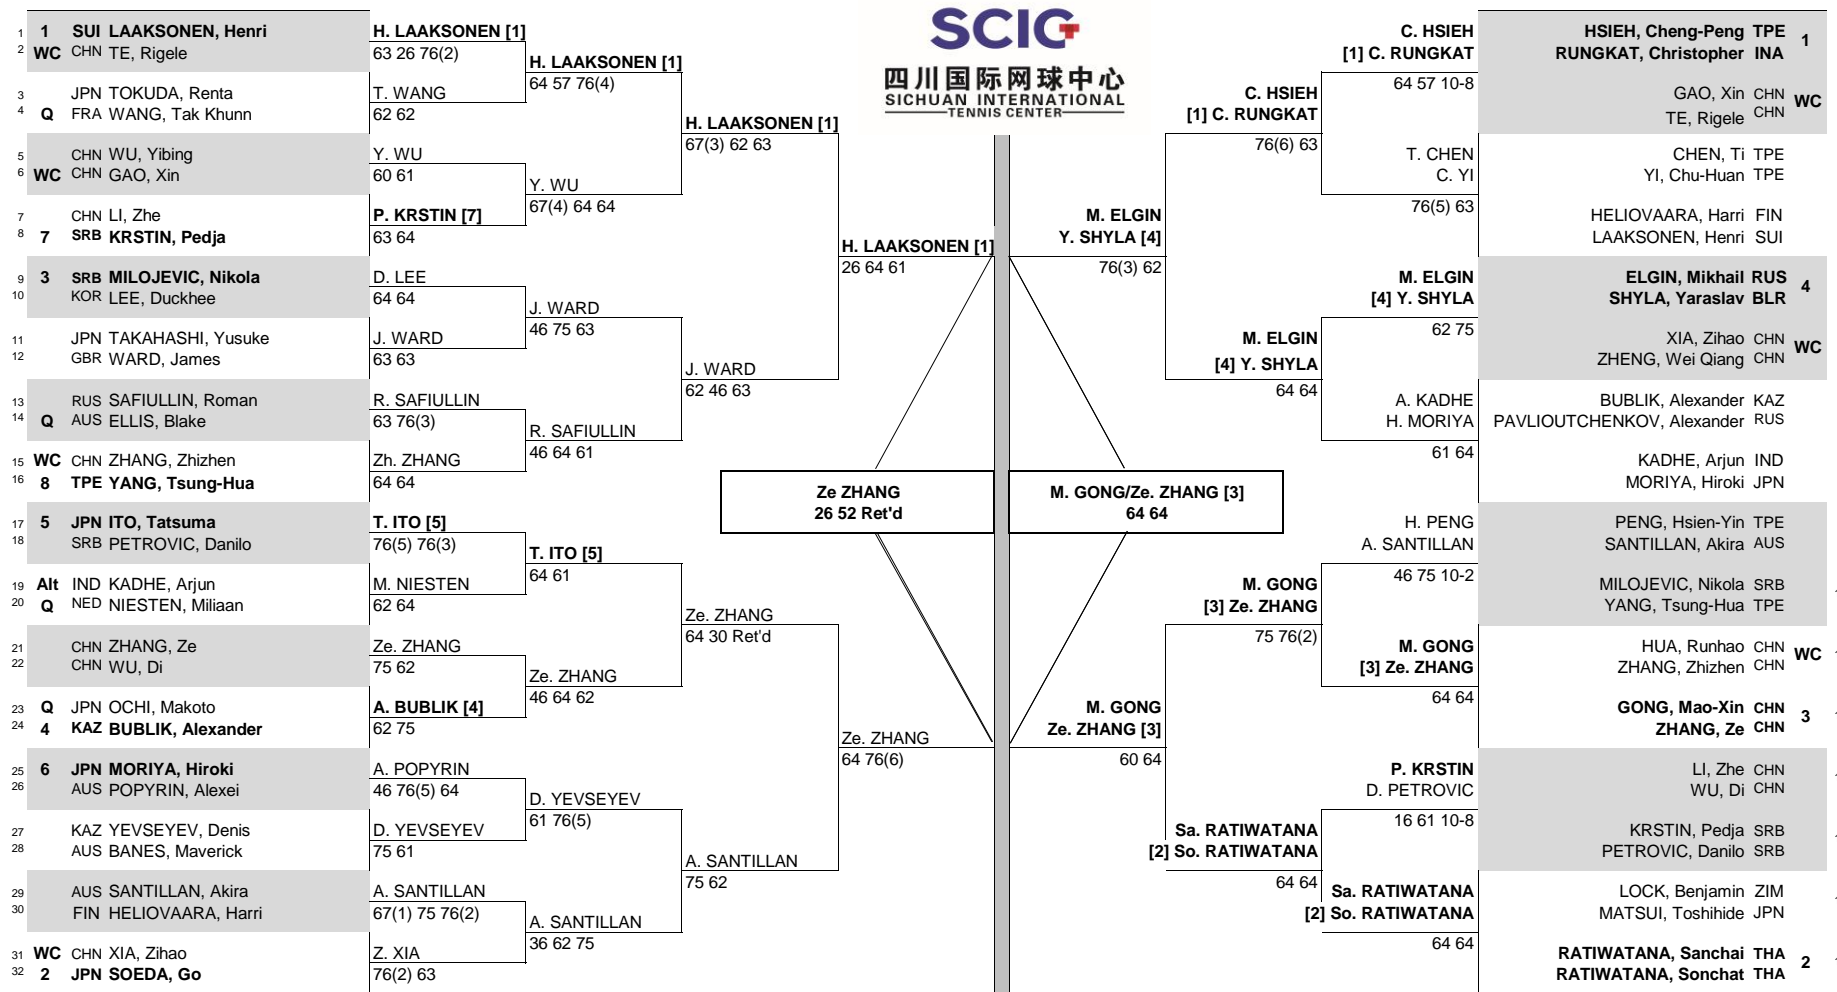

2018 INTERNATIONAL CHALLENGER CHENGDU

CITY, COUNTRY
Chengdu, China

TOURNAMENT DATES
30 July - 5 Aug 2018

SURFACE
Hard, DecoTurf

TOTAL FINANCIAL COMMITMENT
\$125,000

| STATUS | NAT | MAIN DRAW SINGLES | | MAIN DRAW DOUBLES | | NAT. | STATUS |
|--------|-----|-------------------|--|-------------------|--|------|--------|
|--------|-----|-------------------|--|-------------------|--|------|--------|

ATP, Inc. © Copyright 2014

| SEEDED PLAYERS | | | | ALTERNATES / LUCKY LOSERS | | | | SEEDED TEAMS | | | | ALTERNATES | | | |
|----------------|-------------|--------|-----------|---------------------------|------|------------------------|--------|--------------|-----------|------|------------------------|------------|-----------|-----------|--|
| RANK | PRIZE MONEY | POINTS | WALKOVERS | WALKOVERS | RANK | PRIZE MONEY (PER TEAM) | POINTS | WALKOVERS | WALKOVERS | RANK | PRIZE MONEY (PER TEAM) | POINTS | WALKOVERS | WALKOVERS | |
| 1 | \$18,000 | 100 | | | 1 | \$7,750 | 100 | | | 218 | \$7,750 | 100 | | | |
| 2 | \$10,600 | 60 | | | 2 | \$4,500 | 60 | | | 252 | \$4,500 | 60 | | | |
| 3 | \$6,275 | 35 | | | 3 | \$2,700 | 35 | | | 300 | \$2,700 | 35 | | | |
| 4 | \$3,650 | 18 | | | 4 | \$1,600 | 18 | | | 363 | \$1,600 | 18 | | | |
| 5 | \$2,150 | 8 | | | | \$900 | 0 | | | | \$900 | 0 | | | |
| 6 | \$1,300 | 0 | | | | | | | | | | | | | |
| 7 | | | | | | | | | | | | | | | |
| 8 | | | | | | | | | | | | | | | |