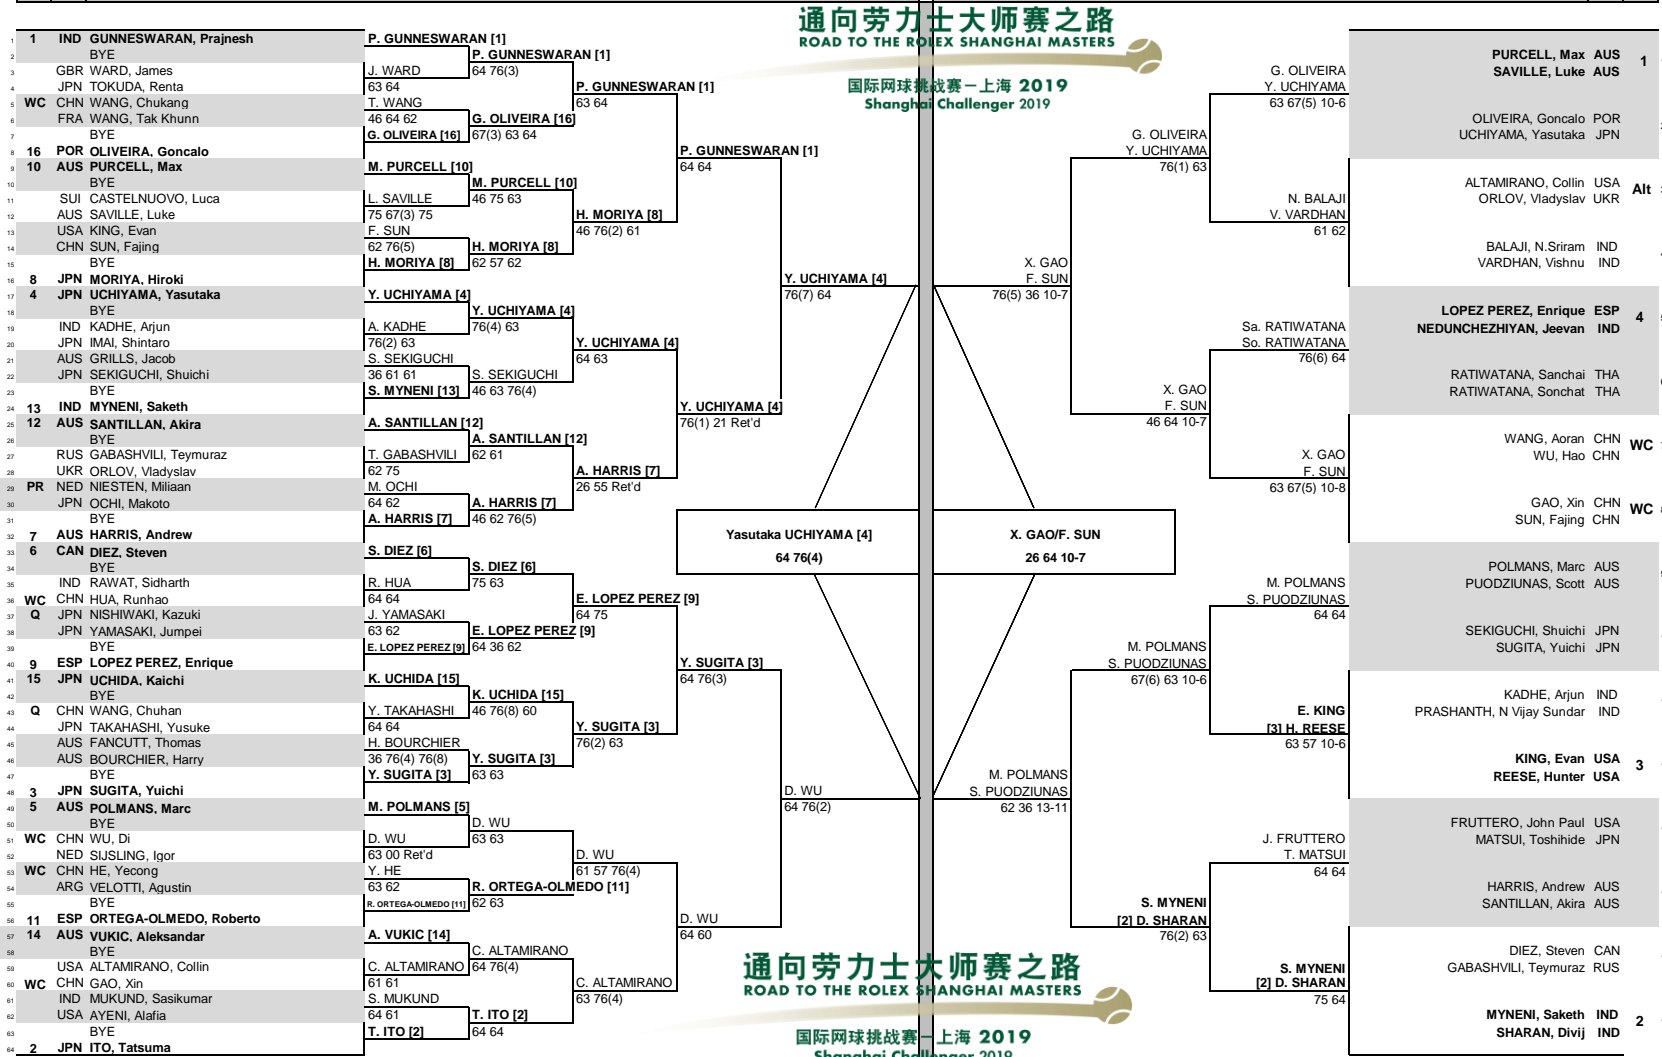

# ROAD TO THE ROLEX SHANGHAI MASTERS

CITY, COUNTRY		TOURNAMENT DATES		SURFACE		CATEGORY		PRIZE MONEY	
Shanghai, China		9 - 15 September 2019		Hard, Decoturf		Challenger 90		\$81,240	
STATUS	NAT	MAIN DRAW SINGLES				MAIN DRAW DOUBLES			

SEEDED PLAYERS				PRIZE MONEY				SEEDED TEAMS						
RANK	NAME	RANK	POINTS	WINNER	PRIZE MONEY	POINTS	ALTERNATES / LUCKY LOSERS	RANK	NAME	RANK	PRIZE MONEY (PER TEAM)	POINTS	ALTERNATES	RETIREMENTS/W.O.
1	GUNNESWARAN, Prajnesh	88	10	1	\$10,800	90		1	PURCELL, Max / SAVILLE, Luke	166	\$4,650	90	C. Altamirano / V. Orlov	
2	UCHIYAMA, Yasutaka	132	10	2	\$6,360	55		2	MYNENI, Saketh / SHARAN, Divij	234	\$2,700	55		
3	SUGITA, Yuichi	133	10	3	\$3,765	33		3	KING, Evan / REESE, Hunter	243	\$1,620	33		
4	UCHIYAMA, Yasutaka	141	10	4	\$2,190	17		4	LOPEZ PEREZ, Enrique / NEDUNCHEZHIAN, Jeevan	262	\$960	17	WITHDRAWALS	
5	POLMANS, Marc	156	10	5	\$1,290	8					\$540	8	R. Hua (Left wrist)	
6	DIEZ, Steven	175	10	6	\$780	5								
7	HARRIS, Andrew	198	10	7	\$390	2								
8	MORIYA, Hiroki	213	10	8		0								