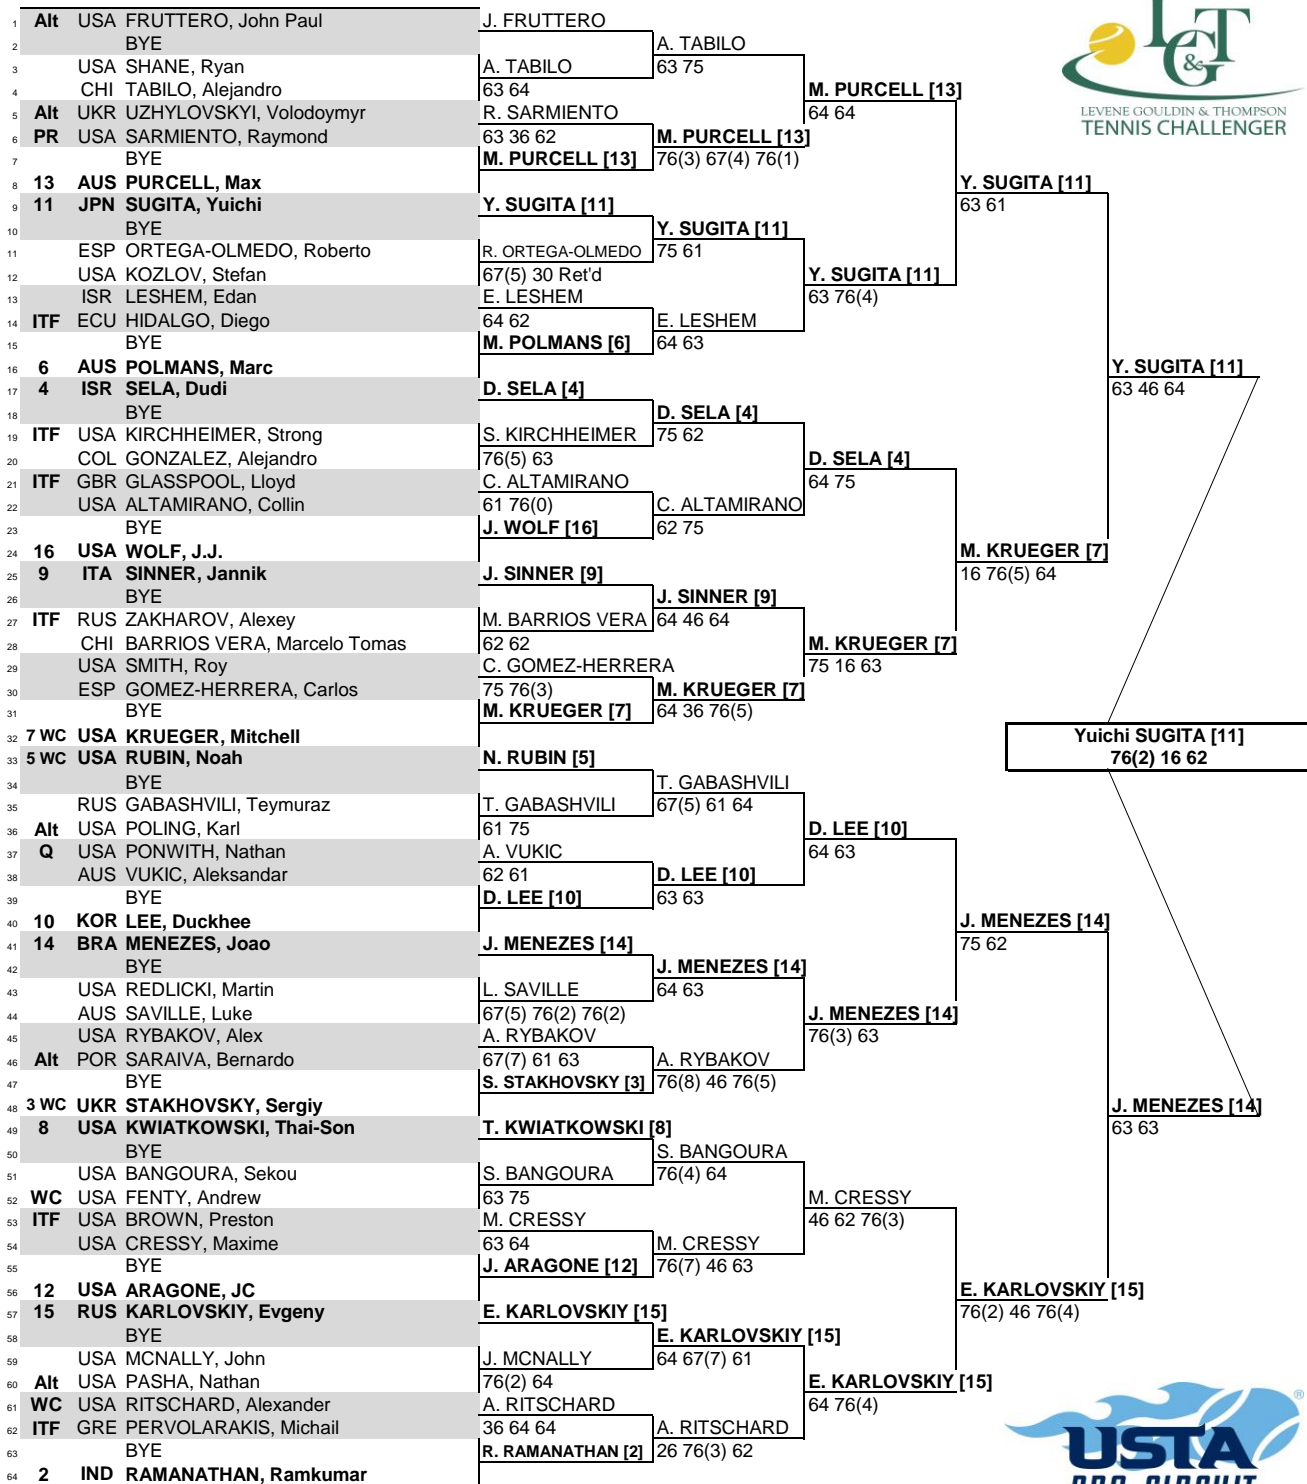

# LEVENE GOULDIN & THOMPSON TENNIS CHALLENGER

**CITY, COUNTRY** Binghamton, NY, USA      **TOURNAMENT DATES** 22 - 28 July 2019      **SURFACE** Hard, PlexiPave      **CATEGORY** Challenger 80      **PRIZE MONEY** \$54,160

**STATUS** NAT **MAIN DRAW SINGLES**

Yuichi SUGITA [11]  
76(2) 16 62

J. MENEZES [14]  
63 63

E. KARLOVSKIY [15]  
76(2) 46 76(4)

E. KARLOVSKIY [15]  
64 76(4)

SEEDED PLAYERS		SEEDED PLAYERS		PRIZE MONEY		POINTS		ALTERNATES / LUCKY LOSERS		RETIREMENTS/WALKOVERS	
RANK		RANK									
1	GRANOLLERS, Marcel	98	9	SINNER, Jannik	208	WINNER	\$7,200	80	K. Poling (Alt)		S. Kozlov - Neck spasm
2	RAMANATHAN, Ramkumar	134	10	LEE, Duckhee	213	FINALIST	\$4,240	48	N. Pasha (Alt)		
3	STAKHOVSKY, Sergiy	145	11	SUGITA, Yuichi	249	SEM-FINALIST	\$2,510	29	V. Uzhylovskiy (Alt)		
4	SELA, Dudi	159	12	ARAGONE, JC	256	QUARTER-FINALIST	\$1,460	15	B. Saraiva (Alt)		
5	RUBIN, Noah	170	13	PURCELL, Max	261	THIRD ROUND	\$860	7	WITHDRAWALS		
6	POLMANS, Marc	183	14	MENEZES, Joao	266	SECOND ROUND	\$520	3	M. Granollers (Late Withdrawal)		
7	KRUEGER, Mitchell	192	15	KARLOVSKIY, Evgeny	270	FIRST ROUND	\$260	0			
8	KWIATKOWSKI, Thai-Son	206	16	WOLF, J.J.	272						

LAST DIRECT ACCEPTANCE: (ATP 4 Alts) - BROWN (ITF 1275) CHALLENGER SUPERVISOR(S): Keith L Crossland