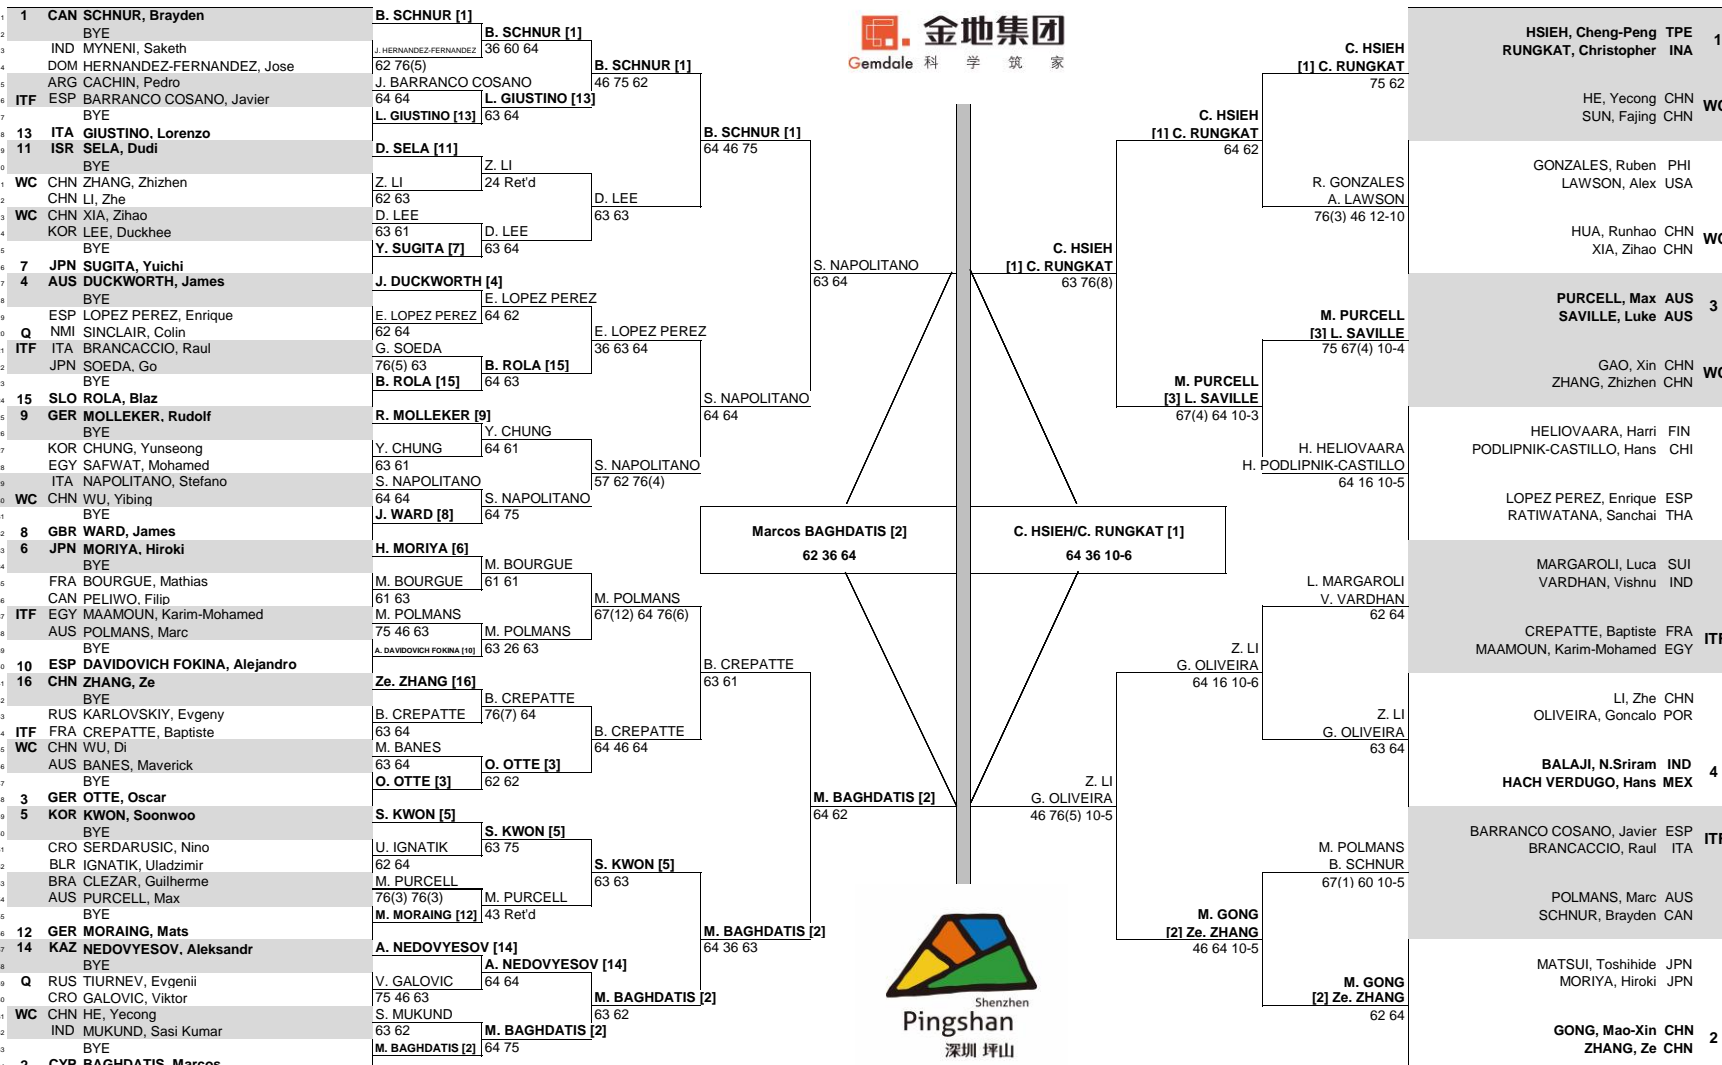

CITY, COUNTRY
Shenzhen, China

TOURNAMENT DATES
11-17 March

SURFACE
Hard, Plexipave

CATEGORY
Challenger 90

PRIZE MONEY
\$81,240

STATUS NAT MAIN DRAW SINGLES MAIN DRAW DOUBLES NAT STATUS

ATP, Inc. © Copyright 2019

SEEDED PLAYERS	RANK	SEEDED PLAYERS	RANK	PRIZE MONEY	POINTS	ALTERNATES / LUCKY LOSERS	WITHDRAWALS	SEEDED TEAMS	RANK	PRIZE MONEY (PER TEAM)	POINTS	ALTERNATES	RETIREMENTS/W.O.
1	106	9	180	WINNER	\$10,800	90		1	157	WINNER	\$4,650	90	
2	129	10	181	FINALIST	\$6,360	55		2	174	FINALIST	\$2,700	55	
3	144	11	186	SEMI-FINALIST	\$3,765	33		3	233	SEMI-FINALIST	\$1,620	33	
4	166	12	188	QUARTER-FINALIST	\$2,190	17		4	258	QUARTER-FINALIST	\$960	17	WITHDRAWALS
5	170	13	189	THIRD ROUND	\$1,290	8				FIRST ROUND	\$540	0	
6	174	14	193	SECOND ROUND	\$780	4							
7	176	15	199	FIRST ROUND	\$390	0							
8	178	16	201										