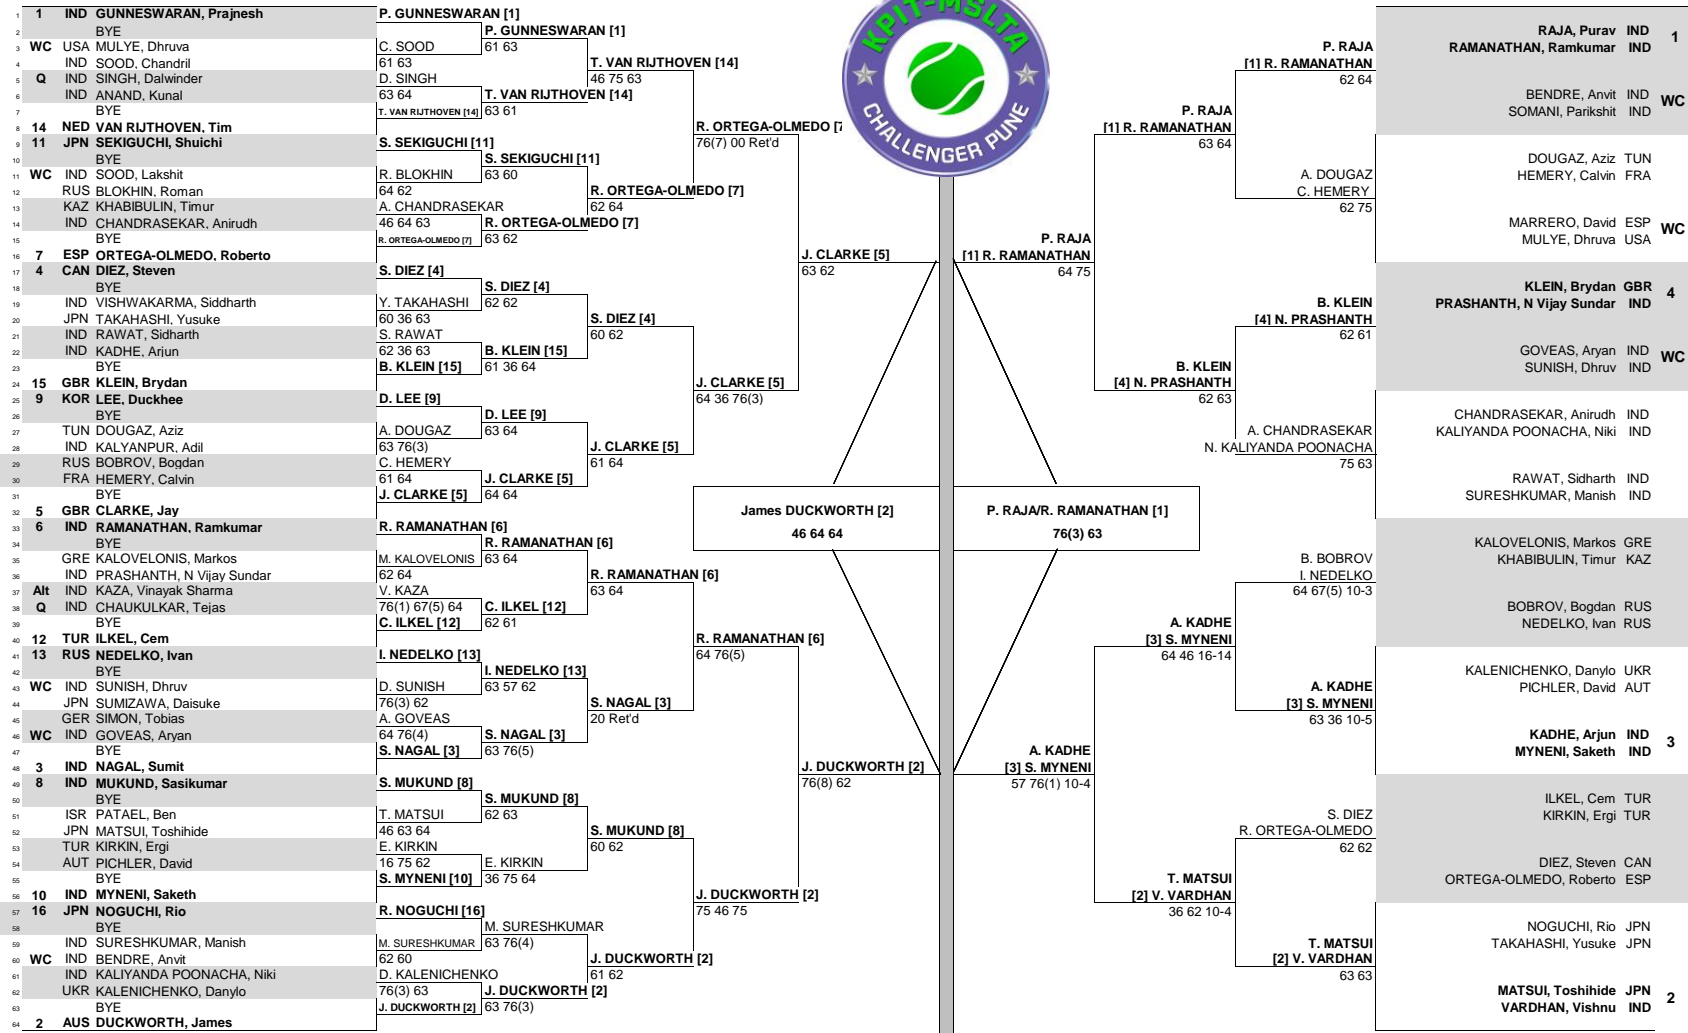

KPIT - MSLTA Challenger

CITY, COUNTRY
Pune, India

TOURNAMENT DATES
11 - 17 November 2019

SURFACE
Hard, Plexipave

CATEGORY
Challenger 80

PRIZE MONEY
\$54,160

STATUS	NAT	MAIN DRAW SINGLES				MAIN DRAW DOUBLES				NAT	STATUS
--------	-----	-------------------	--	--	--	-------------------	--	--	--	-----	--------

SEEDED PLAYERS				PRIZE MONEY				ALTERNATES / LUCKY LOSERS				WITHDRAWALS				SEEDED TEAMS				PRIZE MONEY (PER TEAM)				ALTERNATES				RETIREMENTS/S.W.O.			
RANK	PLAYER	RANK	POINTS	WINNER	WINNER	SEMI-FINALIST	SEMI-FINALIST	QUARTER-FINALIST	QUARTER-FINALIST	THIRD ROUND	THIRD ROUND	SECOND ROUND	SECOND ROUND	FIRST ROUND	FIRST ROUND	WINNER	WINNER	FINALIST	FINALIST	SEMI-FINALIST	SEMI-FINALIST	QUARTER-FINALIST	QUARTER-FINALIST	FIRST ROUND	FIRST ROUND	WITHDRAWALS	WITHDRAWALS	WITHDRAWALS	WITHDRAWALS		
1	GUNNESWARAN, Prajnesh	94	80	LEE, Duckhee	\$7,200	255	266	268	272	272	272	272	272	272	272	1	236	371	388	388	388	388	388	388	388	388					
2	DUCKWORTH, James	110	48	MYNENI, Saketh	\$4,240	29	268	268	272	272	272	272	272	272	272	2	371	371	371	371	371	371	371	371	371	371					
3	NAGAL, Sumit	129	11	SEKIGUCHI, Shuichi	\$2,510	48	268	268	272	272	272	272	272	272	272	3	371	371	371	371	371	371	371	371	371	371					
4	DIEZ, Steven	136	7	ILKEL, Cem	\$1,460	15	272	272	272	272	272	272	272	272	272	4	371	371	371	371	371	371	371	371	371	371					
5	CLARKE, Jay	180	3	NEDELKO, Ivan	\$860	7	272	272	272	272	272	272	272	272	272																
6	RAMANATHAN, Ramkumar	199	1	VAN RIJTHOVEN, Tim	\$520	3	386	386	386	386	386	386	386	386	386																
7	ORTEGA-OLMEDO, Roberto	246	15	KLEIN, Brydan	\$260	403	403	403	403	403	403	403	403	403	403																
8	MUKUND, Saakumar	248	16	NOGUCHI, Rio	\$260	407	407	407	407	407	407	407	407	407	407																