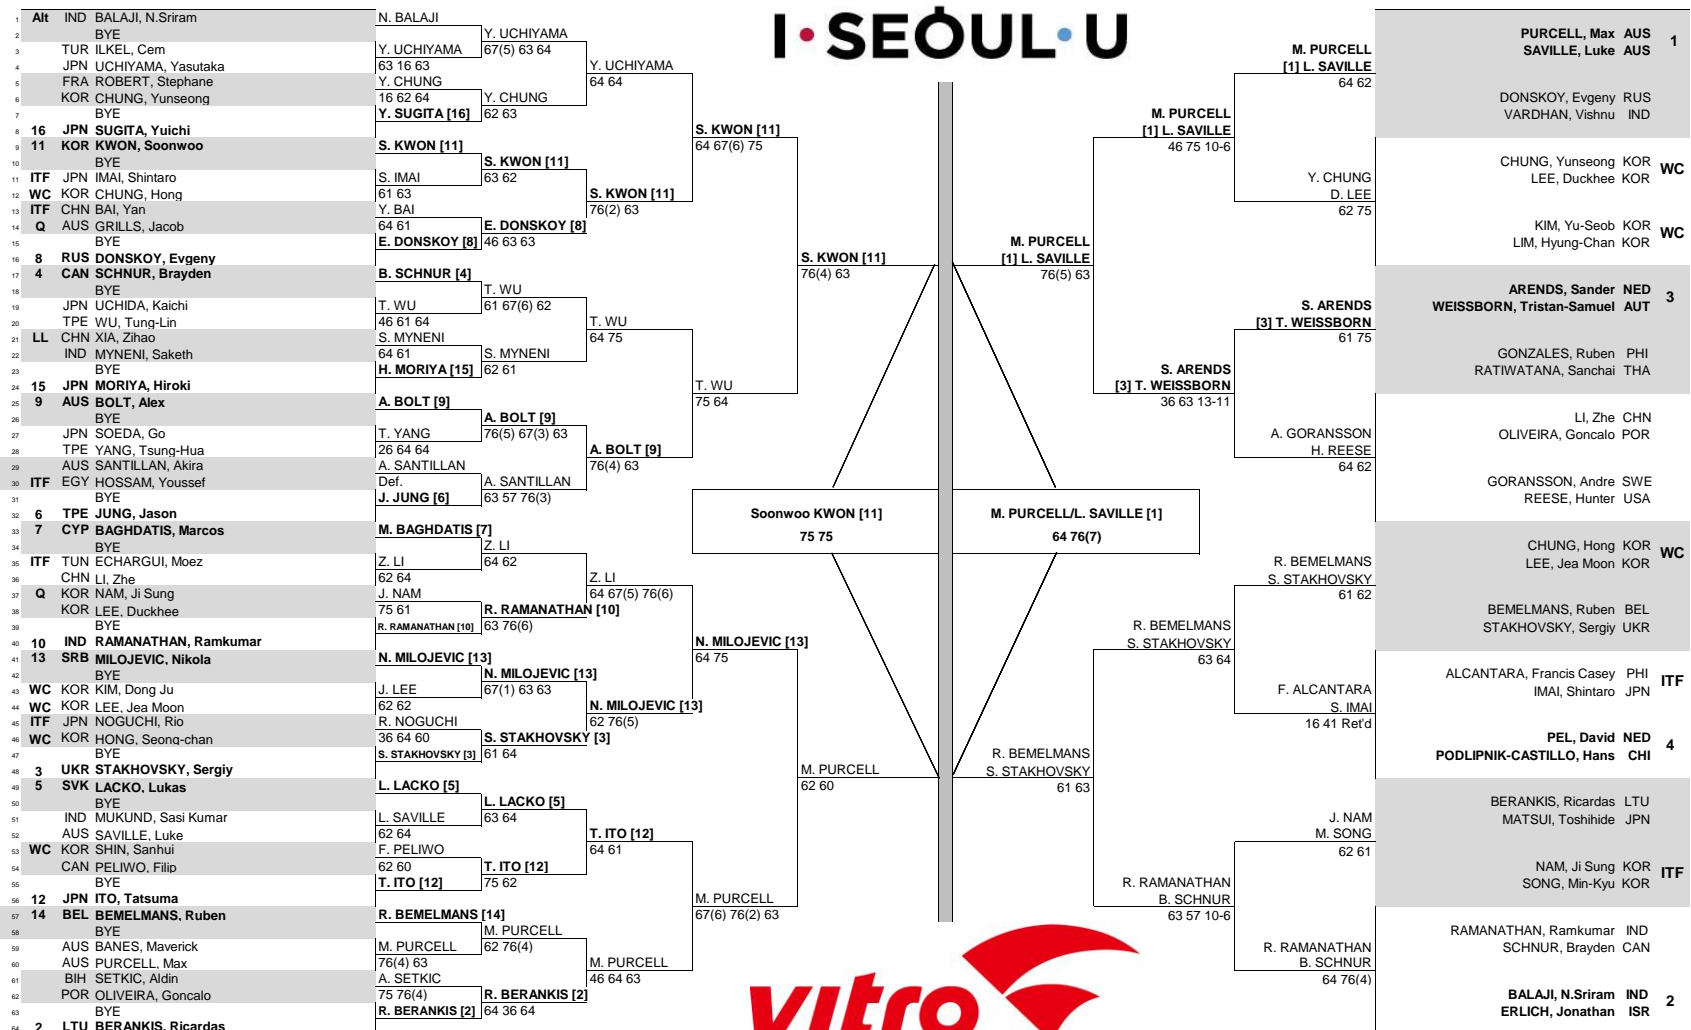

# Vitro Seoul Open Challenger

CITY, COUNTRY  
Seoul, Korea

TOURNAMENT DATES  
29 April - 5 May 2019

SURFACE  
Hard, Decoturf

CATEGORY  
Challenger 100

PRIZE MONEY  
\$108,320

STATUS	NAT	MAIN DRAW SINGLES	MAIN DRAW DOUBLES	NAT	STATUS
--------	-----	-------------------	-------------------	-----	--------

ATP, Inc. © Copyright 2019

SEEDED PLAYERS	RANK	SEEDED PLAYERS	RANK	PRIZE MONEY	POINTS	ALTERNATES / LUCKY LOSERS	WITHDRAWALS	SEEDED TEAMS	RANK	PRIZE MONEY (PER TEAM)	POINTS	ALTERNATES	RETIREMENTS/W.O.
1 SHIMPOSON, Jordan	68	9 BOLT, Alex	140	WINNER	\$14,400	100	N. Balaji (Alt)	1 PURCELL, Max / SAVILLE, Luke	182	WINNER	\$6,200	100	
2 BERANKIS, Ricardas	100	10 RAMANATHAN, Ramkumar	151	FINALIST	\$8,480	60	A. Harris (abductor) J. Thompson (L. foot)	2 BALAJI, N. Sriram / ERLICH, Jonathan	194	FINALIST	\$3,600	60	
3 STAKHOVSKY, Sergiy	115	11 KWON, Soonwoo	152	SEMI-FINALIST	\$5,020	35		3 ARENDS, Sander / WEISSBORN, Tristan-Samuel	196	SEMI-FINALIST	\$2,160	35	
4 SCHNUR, Brayden	116	12 ITO, Tatsuma	153	QUARTER-FINALIST	\$2,920	18		4 PEL, David / PODLIPNIK-CASTILLO, Hans	221	QUARTER-FINALIST	\$1,280	18	
5 LACKO, Lukas	125	13 MILOJEVIC, Nikola	156	THIRD ROUND	\$1,720	8				FIRST ROUND	\$720	0	
6 JUNG, Jason	134	14 BEBELMANS, Ruben	166	SECOND ROUND	\$1,040	5							
7 BAGHDATIS, Marcos	137	15 MORIYA, Hiroki	184	FIRST ROUND	\$520	0							
8 DONSKOY, Evgeny	138	16 SUGITA, Yuichi	185										