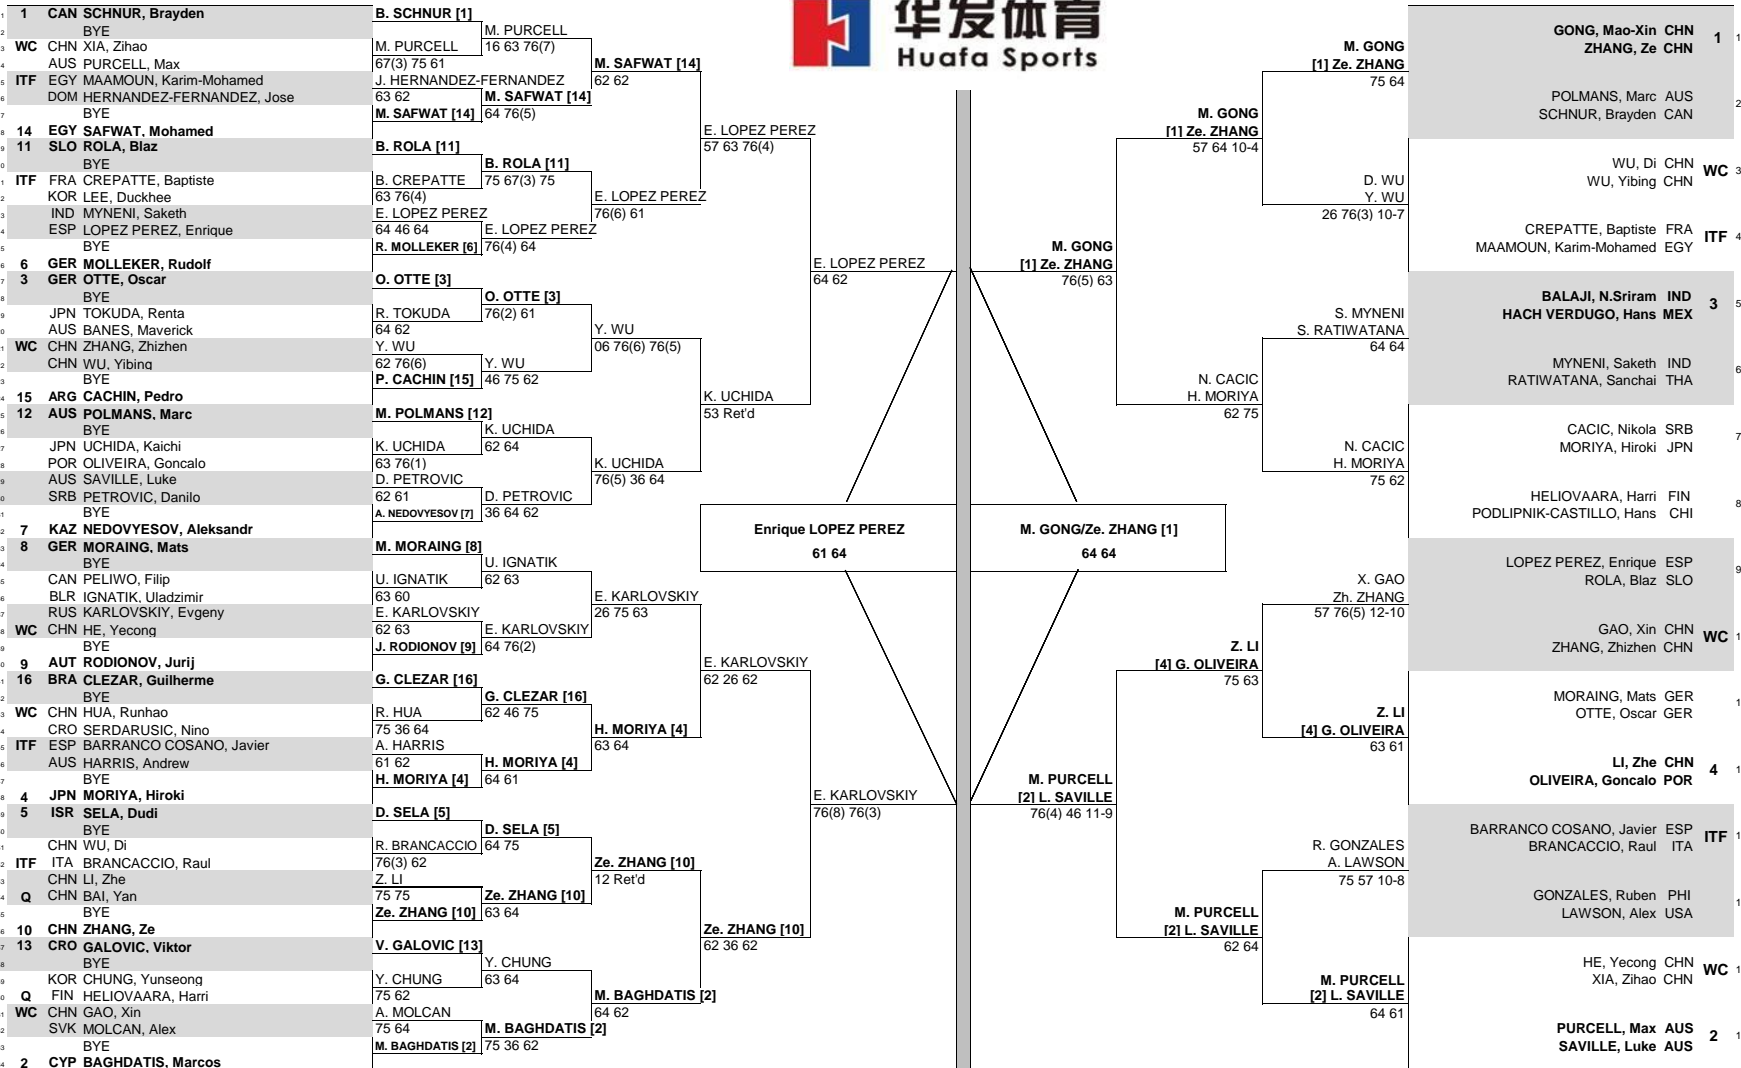

CITY, COUNTRY
Zhuhai, China

TOURNAMENT DATES
4-10 March 2019

SURFACE
Hard, Plexipave

TOTAL FINANCIAL COMMITMENT
$54,160

STATUS	NAT	MAIN DRAW SINGLES	MAIN DRAW DOUBLES	NAT	STATUS

ATP, Inc. © Copyright 2019

SEEDED PLAYERS		SEEDED PLAYERS		PRIZE MONEY		POINTS		ALTERNATES / LUCKY LOSERS		WITHDRAWALS		SEEDED TEAMS		PRIZE MONEY (PER TEAM)		POINTS		ALTERNATES		RETIREMENTS/W.O.	
1	SCHNUR, Brayden	107	9	RODIONOV, Jurij	194	WINNER	$7,200	80				1	GONG, Mao-Xin / ZHANG, Ze	170	WINNER	$3,100	80				
2	BAGHDATIS, Marcos	128	10	ZHANG, Ze	200	FINALIST	$4,240	48				2	PURCELL, Max / SAVILLE, Luke	239	FINALIST	$1,800	48				
3	OTTE, Oscar	156	11	ROLA, Blaz	203	SEMI-FINALIST	$2,510	29				3	BALAJI, N.Sriram / HACH VERDUGO, Hans	261	SEMI-FINALIST	$1,080	29				
4	MORIYA, Hiroki	173	12	POLMANS, Marc	211	QUARTER-FINALIST	$1,460	15				4	LI, Zhe / OLIVEIRA, Goncalo	262	QUARTER-FINALIST	$640	15				
5	SELA, Dudi	182	13	GALOVIC, Viktor	215	THIRD ROUND	$860	7													
6	MOLLEKER, Rudolf	183	14	SAFWAT, Mohamed	218	SECOND ROUND	$520	3													
7	NEDOVYESOV, Aleksandr	191	15	CACHIN, Pedro	236	FIRST ROUND	$260	0													
8	MORAING, Mats	193	16	CLEZAR, Guilherme	237																

CHALLENGER SUPERVISOR(S)

Roland Herfel

LAST DIRECT ACCEPTANCE

ATP - 354 / ITF - 14

FOLLOW LIVE SCORING AT
www.ATPTour.com