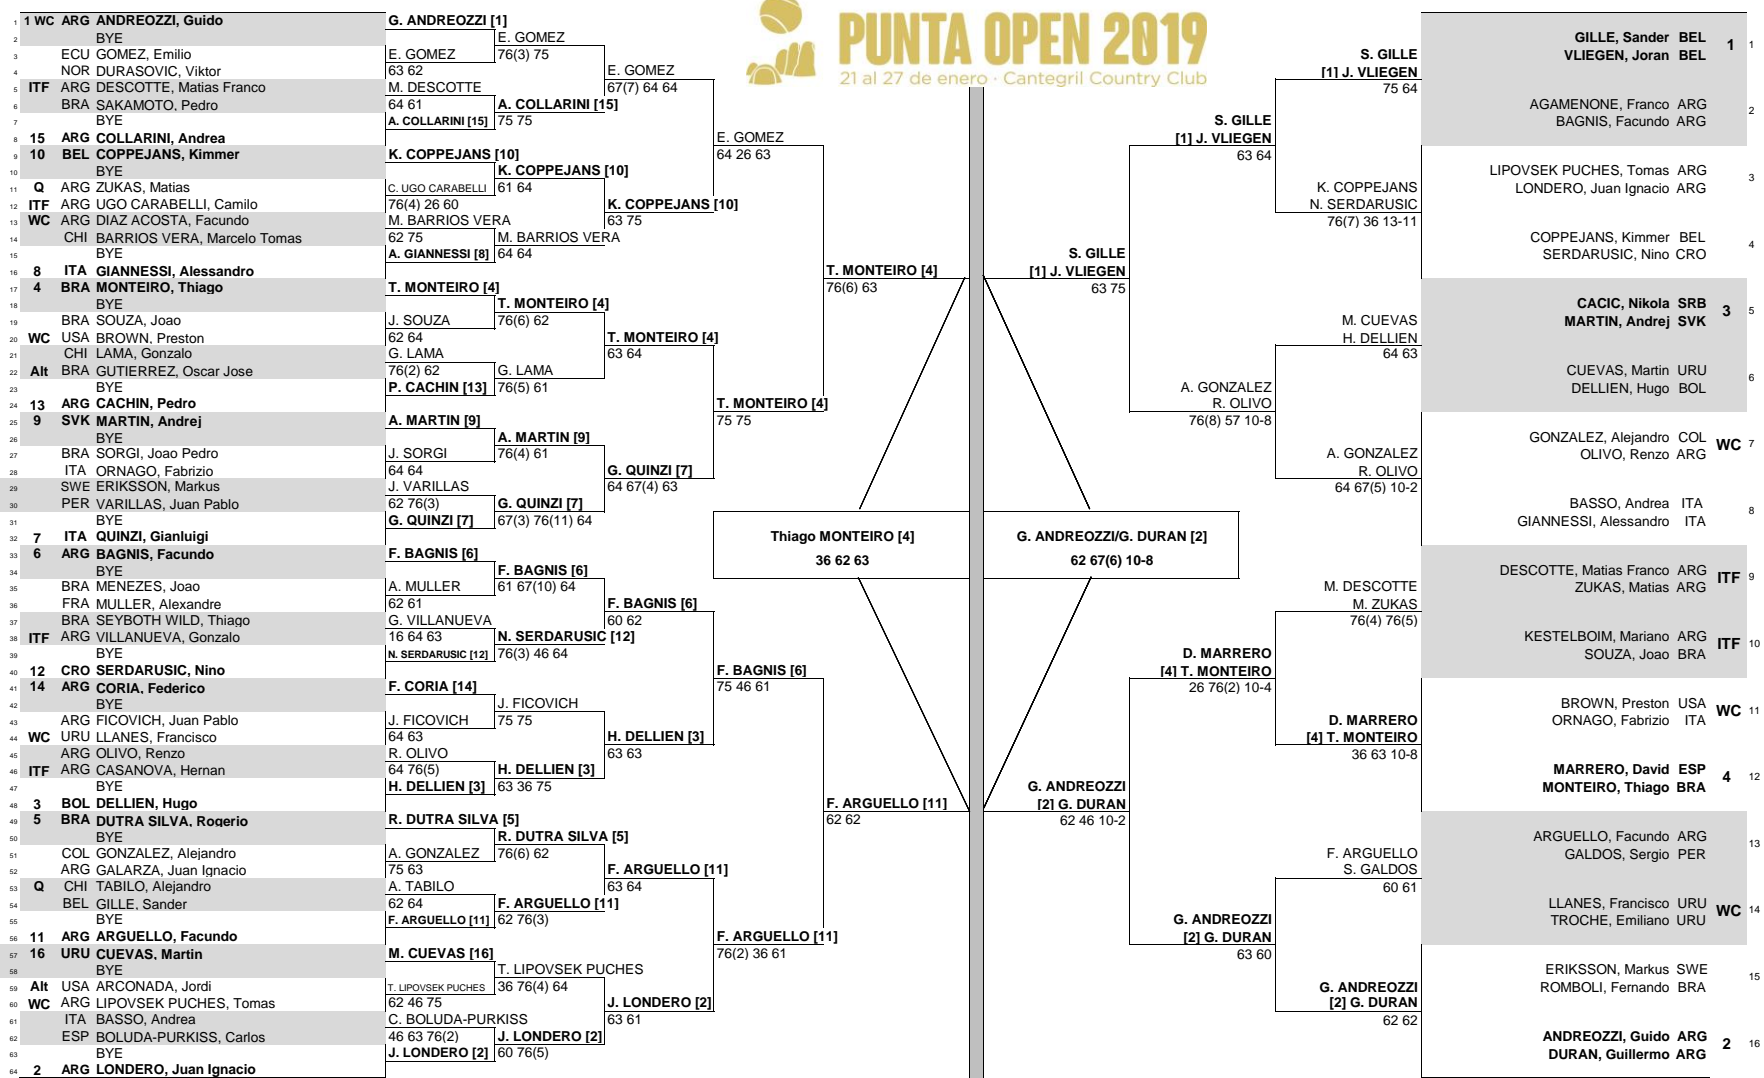

CITY, COUNTRY
Punta del Este,

TOURNAMENT DATES
21-27 January 2019

SURFACE
Red Clay

TOTAL FINANCIAL COMMITMENT
\$54,160

STATUS	NAT	MAIN DRAW SINGLES		MAIN DRAW DOUBLES		NAT	STATUS
--------	-----	-------------------	--	-------------------	--	-----	--------

ATP, Inc. © Copyright 2019

SEEDED PLAYERS		SEEDED PLAYERS		PRIZE MONEY		POINTS		ALTERNATES / LUCKY LOSERS		WITHDRAWALS		SEEDED TEAMS		PRIZE MONEY (PER TEAM)		POINTS		ALTERNATES		RETIREMENTS/W.O.	
1	ANDREOZZI, Guido	77	9	MARTIN, Andrej	184	WINNER	\$7,200	80	J. Arconada (Alt)	T. Etcheverry (Flu)	1	GILLE, Sander / VLIEGEN, Joran	161	WINNER	\$3,100	80					
2	LONDERO, Juan Ignacio	114	10	COPPEJANS, Kimmer	214	FINALIST	\$4,240	48	R. Matos (Alt)		2	ANDREOZZI, Guido / DURAN, Guillermo	216	FINALIST	\$1,800	48					
3	DELLIEN, Hugo	123	11	ARGUELLO, Facundo	228	SEMI-FINALIST	\$2,510	29	O. Gutierrez (Alt)		3	CACIC, Nikola / MARTIN, Andrej	376	SEMI-FINALIST	\$1,080	29					
4	MONTEIRO, Thiago	126	12	SERDARUSIC, Nino	259	QUARTER-FINALIST	\$1,460	15			4	MARRERO, David / MONTEIRO, Thiago	398	QUARTER-FINALIST	\$640	15					
5	DUTRA SILVA, Rogério	136	13	CACHIN, Pedro	274	THIRD ROUND	\$860	7													
6	BAGNIS, Facundo	152	14	CORIA, Federico	284	SECOND ROUND	\$520	3													
7	QUINZI, Gianluigi	154	15	COLLARINI, Andrea	299	FIRST ROUND	\$260	0													
8	GIANNESSE, Alessandro	161	16	CUEVAS, Martin	307			0													

FOLLOW LIVE SCORING AT
www.ATPTour.com

LAST DIRECT ACCEPTANCES: Etcheverry (ATP 641) - Villanueva (ITF 51) | CHALLENGER SUPERVISOR(S): Damian Steiner | LAST DIRECT ACCEPTANCE: Basso/Giannessi (ATP 532) - Descotte/Zukas (ITF 33)