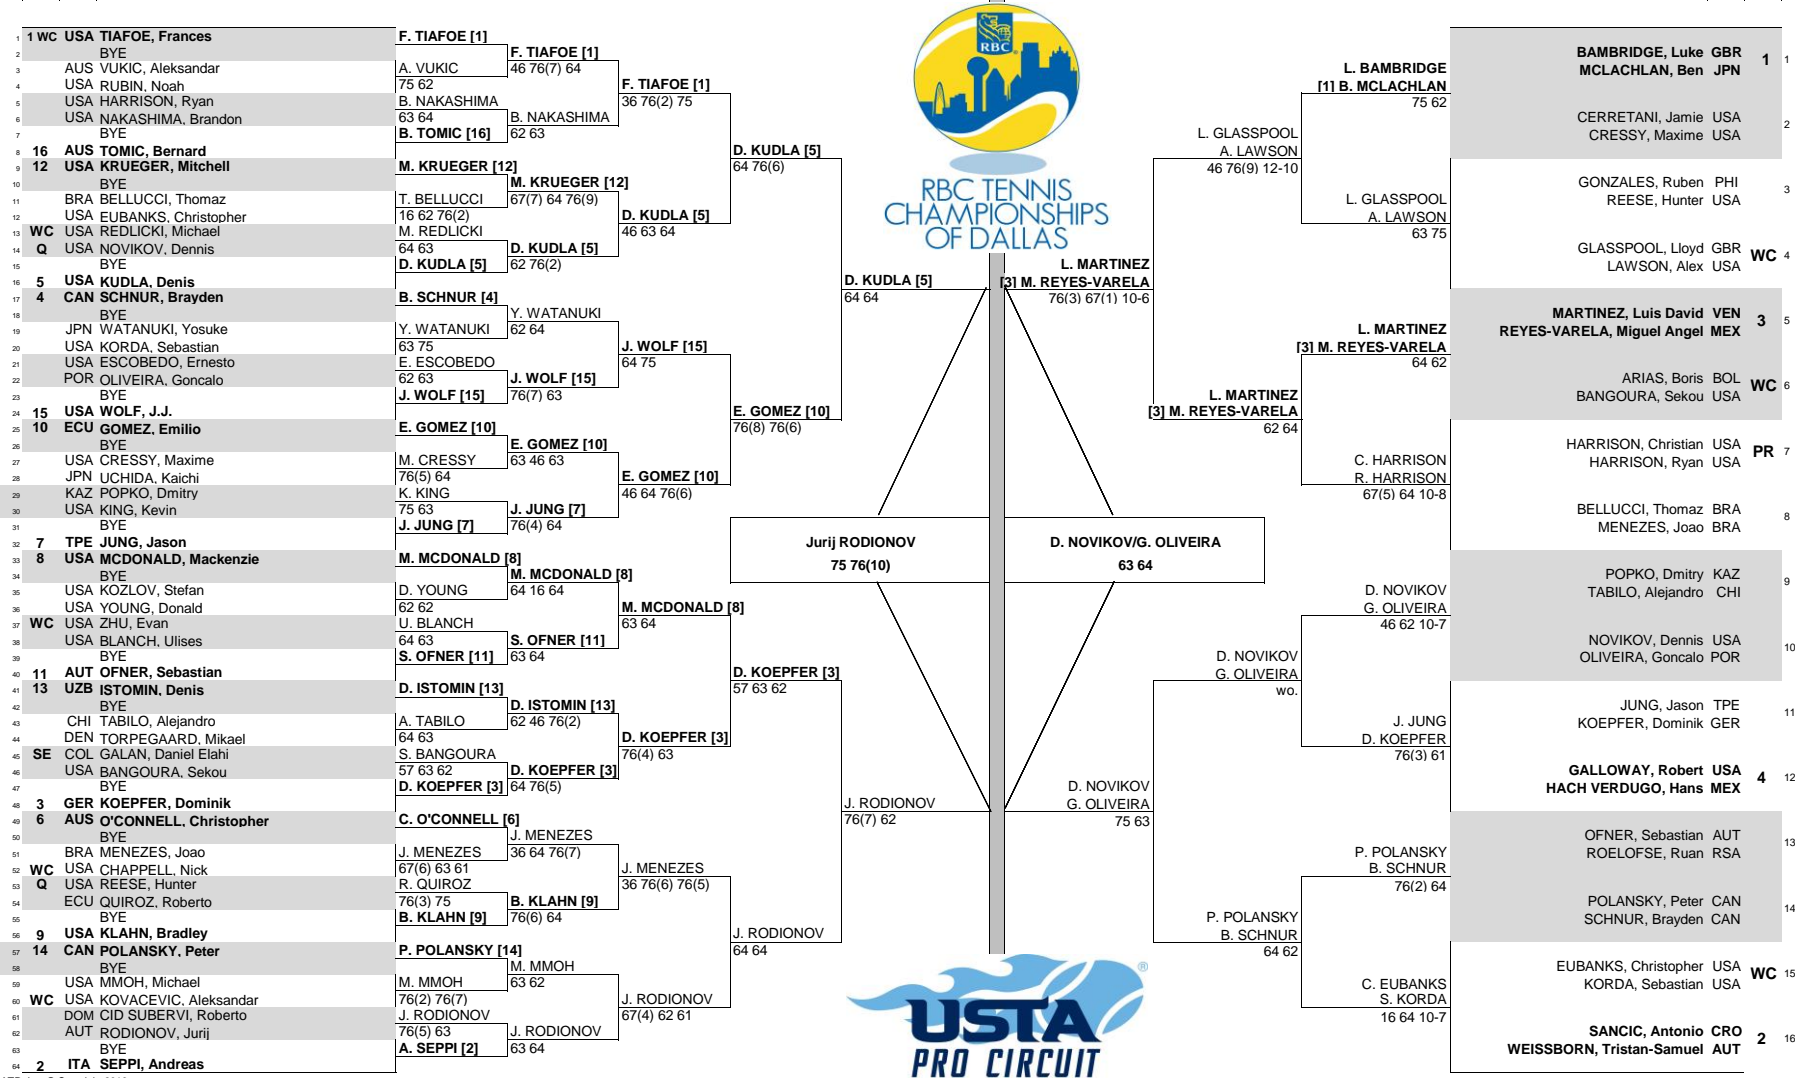

THE RBC TENNIS CHAMPIONSHIPS OF DALLAS

CITY, COUNTRY
Dallas, TX, USA

TOURNAMENT DATES
3 - 9 February 2020

SURFACE
Hard, PlexiPave

CATEGORY
Challenger 100

PRIZE MONEY
\$108,320

STATUS	NAT	MAIN DRAW SINGLES		MAIN DRAW DOUBLES		NAT.	STATUS
--------	-----	-------------------	--	-------------------	--	------	--------

ATP, Inc. © Copyright 2019

SEEDED PLAYERS				PRIZE MONEY				ALTERNATES / LUCKY LOSERS				WITHDRAWALS				SEEDED TEAMS				PRIZE MONEY (PER TEAM)				ALTERNATES				RETIREMENTS/W.O.			
RANK	PLAYER	RANK	POINTS	RANK	WINNER	FINALIST	SEMI-FINALIST	QUARTER-FINALIST	THIRD ROUND	SECOND ROUND	FIRST ROUND	RANK	TEAM	RANK	WINNER	FINALIST	SEMI-FINALIST	QUARTER-FINALIST	FIRST ROUND	W/O	W/O	W/O	W/O	W/O	W/O	W/O	W/O	W/O			
1	TIAFOE, Frances	50	100	132	\$14,400	\$8,480	\$5,020	\$2,920	\$1,720	\$1,040	\$520	1	BAMBRIDGE, Luke / MCLACHLAN, Ben	89	\$6,200	\$3,600	\$2,160	\$1,280	\$720												
2	SEPPI, Andreas	85	60	148								2	SANCIC, Antonio / WEISSBORN, Tristan-Samuel	230																	
3	KOEPFER, Dominik	89	35	157								3	MARTNEZ, Luis David / REYES-VARELA, Miguel Angel	238																	
4	SCHNUR, Brayden	103	18	164								4	GALLOWAY, Robert / HACH VERDUGO, Hans	252																	
5	KUDLA, Denis	108	8	170																											
6	O'CONNELL, Christopher	115	5	179																											
7	JUNG, Jason	126	2	180																											
8	MCDONALD, Mackenzie	129	0	182																											