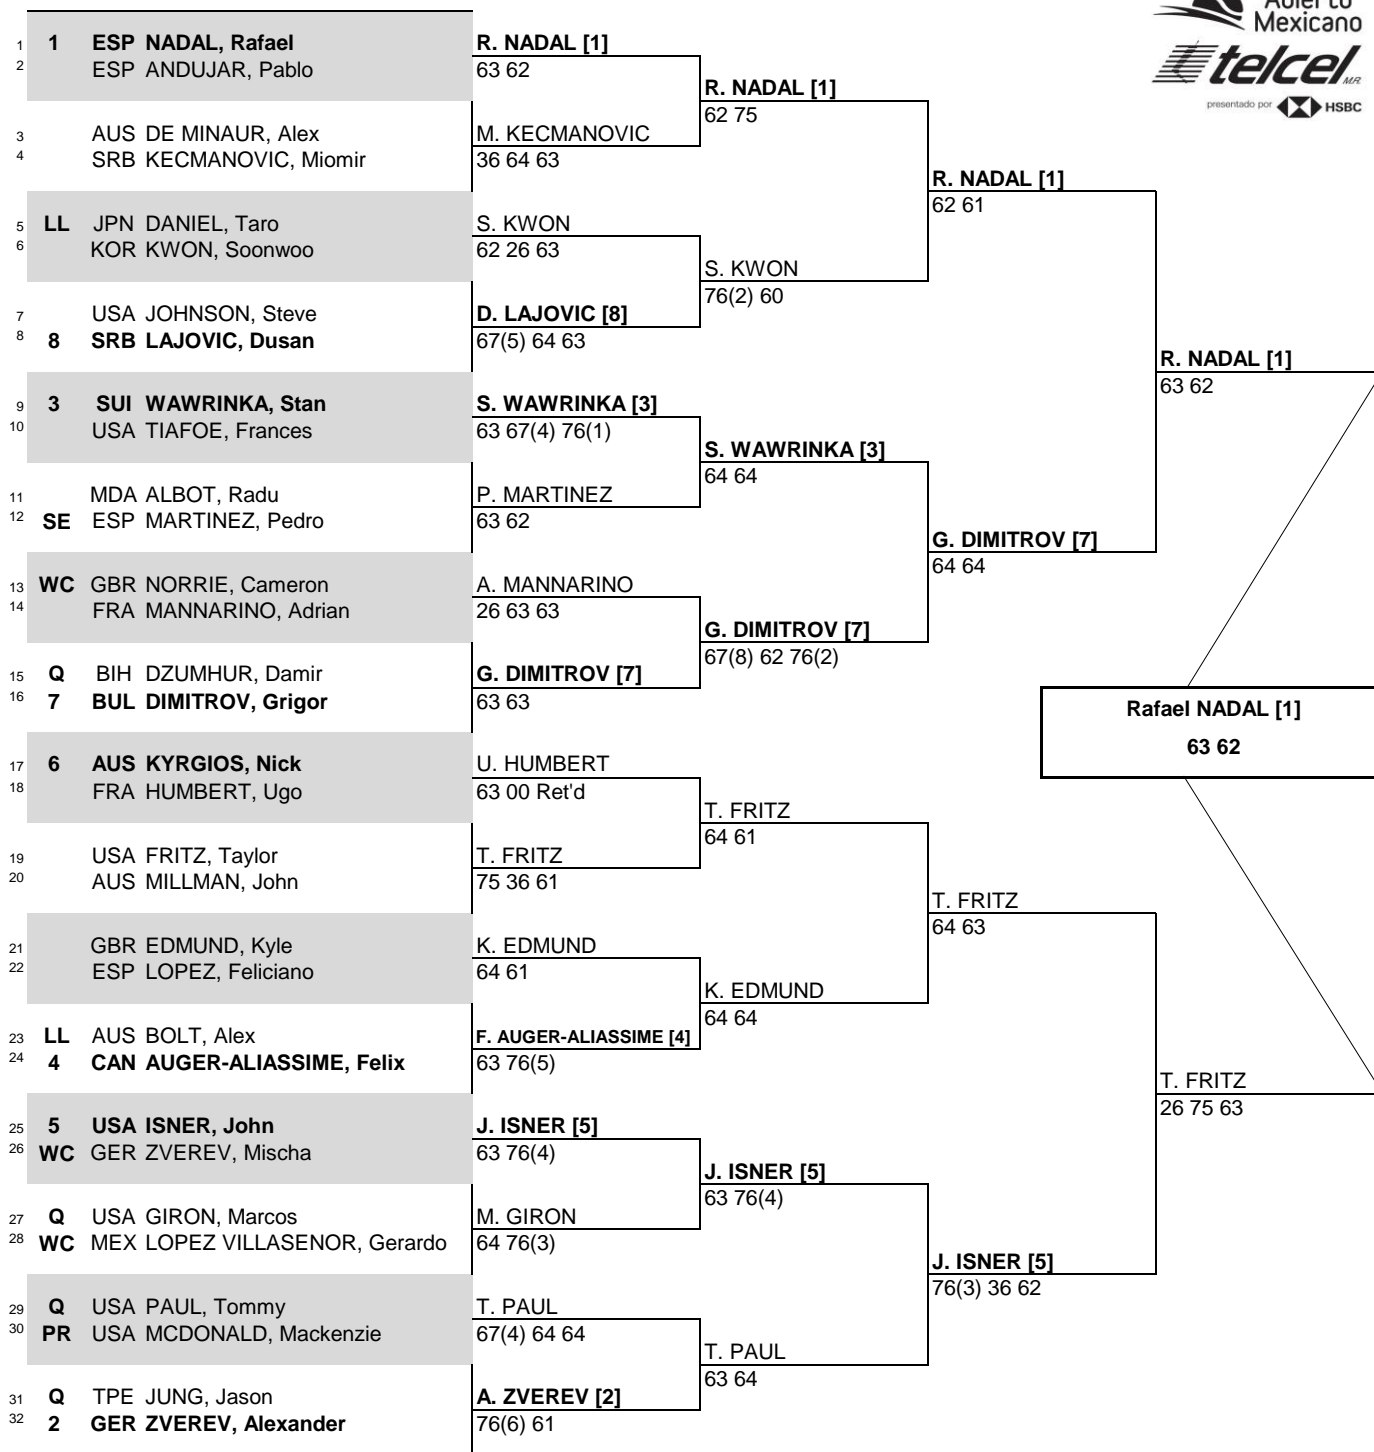

# Abierto Mexicano TELCEL presentado por HSBC

CITY, COUNTRY  
Acapulco, Mexico

TOURNAMENT DATES  
22 - 29 February 2020

SURFACE  
Hard, Soliflex

TOTAL FINANCIAL COMMITMENT  
\$2,000,845

STATUS NAT MAIN DRAW SINGLES

ATP, Inc. © Copyright 2014

SEEDED PLAYERS	RANK	PRIZE MONEY	POINTS	ALTERNATES / LUCKY LOSERS	WITHDRAWALS
1 NADAL, Rafael	2 WINNER	\$372,785	500	T. Daniel (LL)	R. Opelka (Leg)
2 ZVEREV, Alexander	7 FINALIST	\$187,110	300	A. Bolt (LL)	J. Thompson (Neck)
3 WAWRINKA, Stan	16 SEMI-FINALIST	\$94,995	180		
4 AUGER-ALIASSIME, Felix	18 QUARTER-FINALIST	\$50,375	90		
5 ISNER, John	19 SECOND ROUND	\$25,730	45		
6 KYRGIOS, Nick	21 FIRST ROUND	\$14,210	0		
7 DIMITROV, Grigor	22				
8 LAJOVIC, Dusan	23				
FOLLOW LIVE SCORING AT www.ATPTour.com					
LAST DIRECT ACCEPTANCE		McDonald, prot 83		ATP SUPERVISOR(S)	Thomas Karlberg, Carlos Sanches