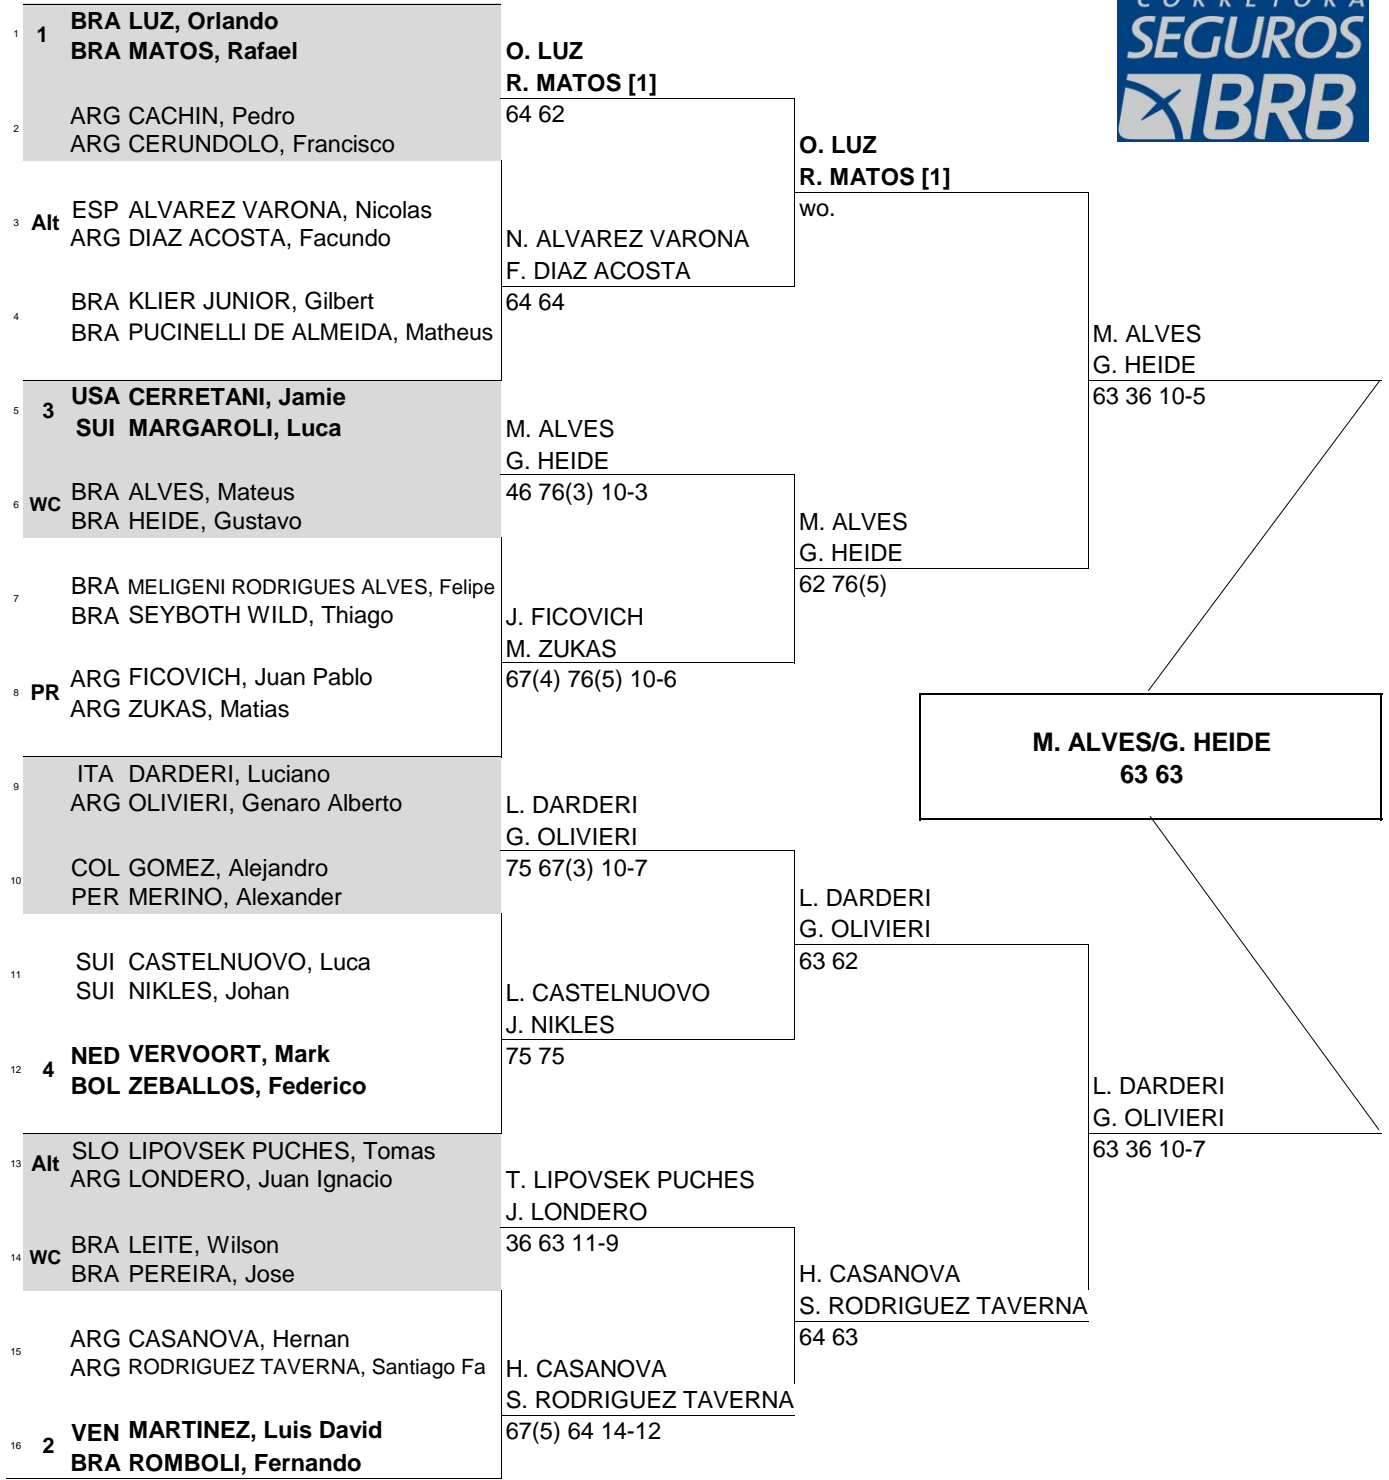

CITY, COUNTRY Brasilia, Brazil **TOURNAMENT DATES** 22-28 November 2021 **SURFACE** Red Clay **CATEGORY** Challenger 80 **PRIZE MONEY** \$52,080

STATUS **NAT.** **MAIN DRAW DOUBLES**

ATP Tour © Copyright 2014

SEEDED TEAMS	RANK	PRIZE MONEY (PER TEAM)	POINTS	ALTERNATES	RETIREMENTS/WALKOVERS
1 LUZ, Orlando / MATOS, Rafael	172	WINNER \$3,100	80	T. Lipovsek Puches / J. Londero - [Alt]	N. Alvarez Varona / F. Diaz Acosta - N. Alvarez Varona (Left ankle)
2 MARTINEZ, Luis David / ROMBOLI, Fernando	211	FINALIST \$1,800	48	N. Alvarez Varona / F. Diaz Acosta - [Alt]	
3 CERRETANI, Jamie / MARGAROLI, Luca	333	SEMI-FINALIST \$1,080	29		
4 VERVOORT, Mark / ZEBALLOS, Federico	478	QUARTER-FINALIST \$640	15	WITHDRAWALS	
FOLLOW LIVE SCORING AT www.ATPTour.com		FIRST ROUND \$360	0	P. Sakamoto (Lumbar pain) T. Etcheverry (Right ankle)	
LAST DIRECT ACCEPTANCE:				Castelnuovo, Luca / Nikles, Johan - 692	CHALLENGER SUPERVISOR Jorge Mandl