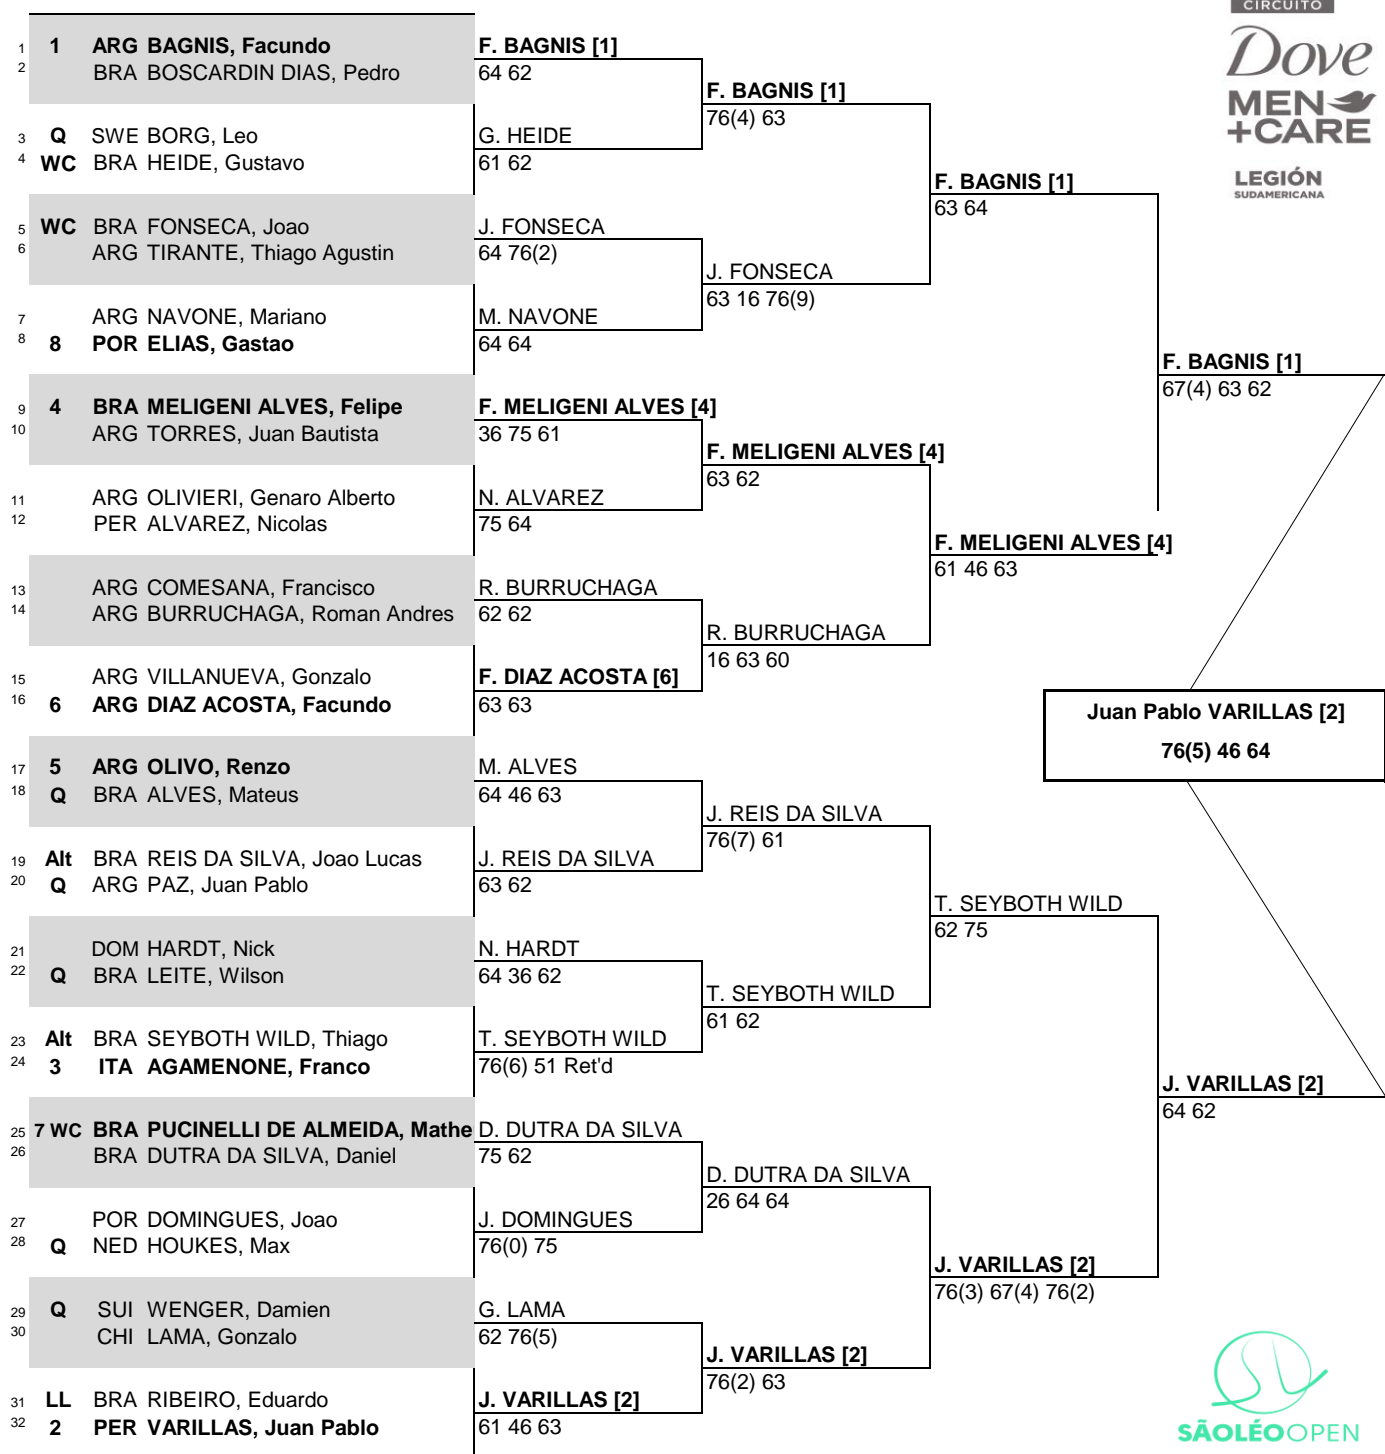

CITY, COUNTRY: São Leopoldo, Brazil | TOURNAMENT DATES: 14 – 20 NOVEMBER 2022 | SURFACE: Red Clay | CATEGORY: Challenger 80 | PRIZE MONEY: \$53,120

STATUS NAT **MAIN DRAW SINGLES**

ATP, Inc. © Copyright 2014

SEEDED PLAYERS	RANK	PRIZE MONEY	POINTS	ALTERNATES/LUCKY LOSERS	WITHDRAWALS	RETIREMENTS/WALKOVERS
1 BAGNIS, Facundo	103	WINNER \$7,200	80	T. Seyboth Wild (Alt)	J. Choinski (Knee injury)	F. Agamenone - Left calf pain
2 VARILLAS, Juan Pablo	116	FINALIST \$4,240	50	E. Ribeiro (LL)		
3 AGAMENONE, Franco	154	SEMI-FINALIST \$2,510	30	J. Reis Da Silva (Alt)		
4 MELIGENI ALVES, Felipe	164	QUARTER-FINALIST \$1,460	16			
5 OLIVO, Renzo	186	SECOND ROUND \$860	7			
6 DIAZ ACOSTA, Facundo	188	FIRST ROUND \$520	0			
7 PUCINELLI DE ALMEIDA, Matheus	199	FOLLOW LIVE SCORING AT www.ATPTour.com				
8 ELIAS, Gastao	214	LAST DIRECT ACCEPTANCE Roman Andres Burruchaga - 329				
				CHALLENGER SUPERVISOR(S) Ricardo Reis		