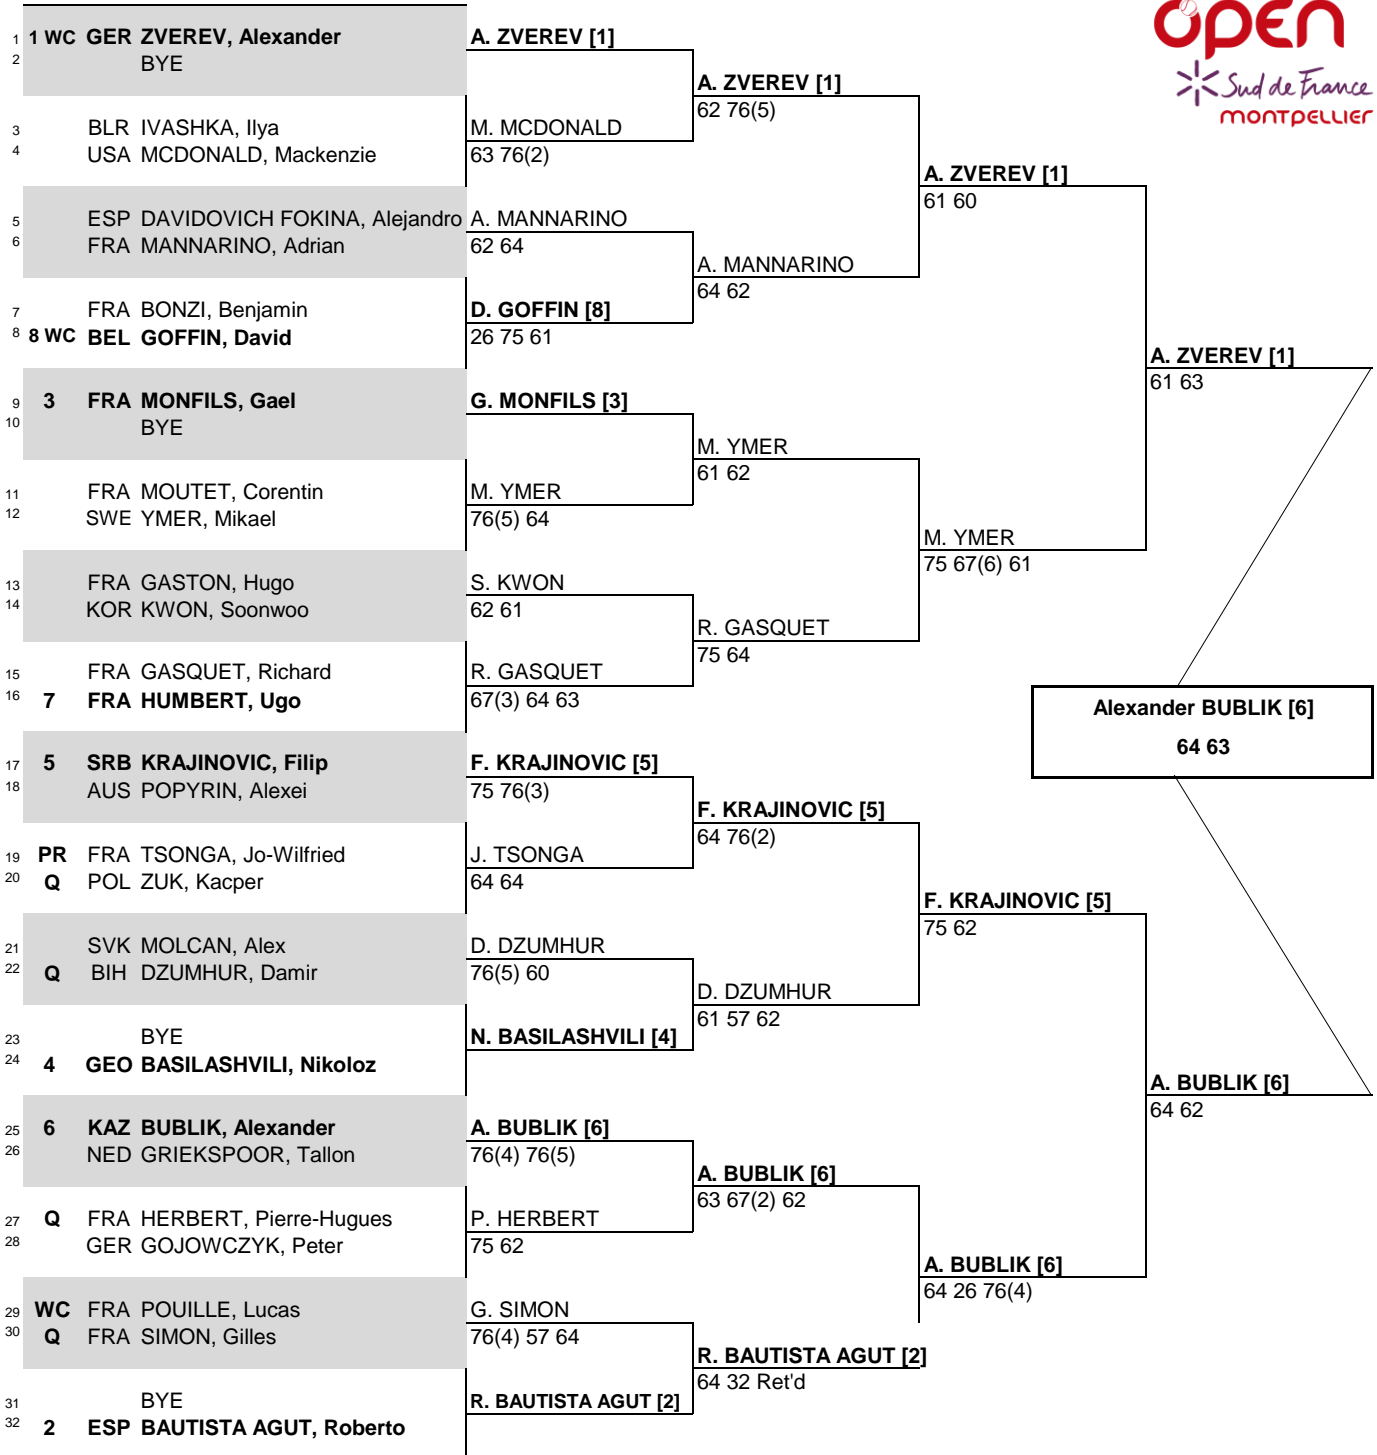

# OPEN SUD DE FRANCE

CITY, COUNTRY  
Montpellier, France

TOURNAMENT DATES  
31 January - 6 February 2022

SURFACE  
Hard, Greenset

TOTAL FINANCIAL COMMITMENT  
€ 490,990

STATUS NAT **MAIN DRAW SINGLES**

ATP, Inc. © Copyright 2014

SEEDED PLAYERS		RANK	PRIZE MONEY		POINTS	ALTERNATES / LUCKY LOSERS	WITHDRAWALS	
1	ZVEREV, Alexander	3	WINNER	€ 45,865	250			
2	BAUTISTA AGUT, Roberto	18	FINALIST	€ 32,110	150			
3	MONFILS, Gael	20	SEMI-FINALIST	€ 21,265	90			
4	BASILASHVILI, Nikoloz	23	QUARTER-FINALIST	€ 14,180	45			
5	KRAJINOVIC, Filip	36	SECOND ROUND	€ 9,170	20			
6	BUBLIK, Alexander	37	FIRST ROUND	€ 5,005	0	G. Simon - hip		
7	HUMBERT, Ugo	40	FOLLOW LIVE SCORING AT					
8	GOFFIN, David	45	www.ATPTour.com					
LAST DIRECT ACCEPTANCE			Mikael Ymer - 94		ATP SUPERVISOR(S)		Hans-Juergen Ochs	