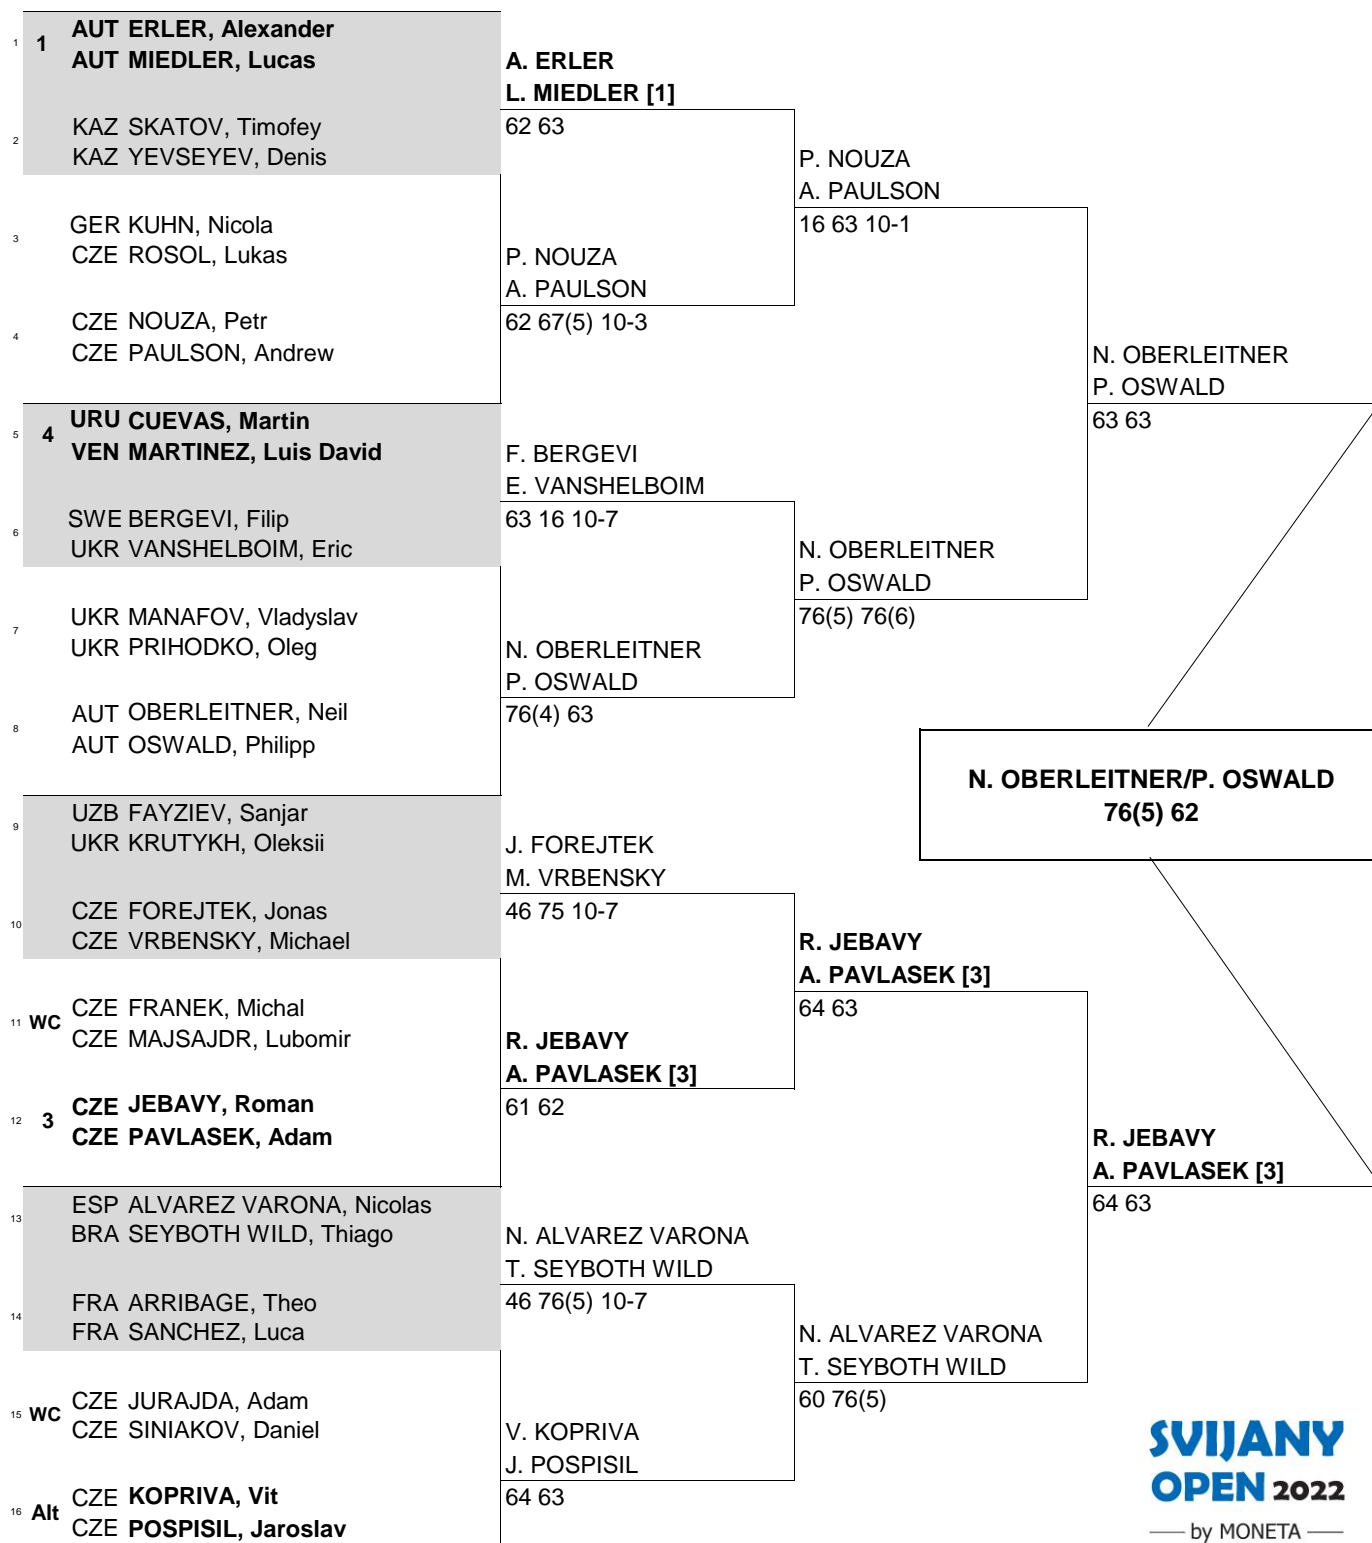

CITY, COUNTRY: **Liberec, Czech Republic** | TOURNAMENT DATES: **1 - 7 August 2022** | SURFACE: **Red Clay** | CATEGORY: **Challenger 80** | PRIZE MONEY: **€ 45,730**

STATUS: **NAT.** | MAIN DRAW DOUBLES

**SVIJANY
OPEN 2022**
— by MONETA —

ATP Tour © Copyright 2014

SEEDED TEAMS		RANK	PRIZE MONEY (PER TEAM)	POINTS	ALTERNATES	RETIREMENTS/WALKOVERS	
1	ERLER, Alexander / MIEDLER, Lucas	144	WINNER	€ 2,670	80	V. Kopriva / J. Pospisil - [Alt]	
2	DOUMBIA, Sadio / REBOUL, Fabien	161	FINALIST	€ 1,550	50		
3	JEBAVY, Roman / PAVLASEK, Adam	210	SEMI-FINALIST	€ 930	30		
4	CUEVAS, Martin / MARTINEZ, Luis David	279	QUARTER-FINALIST	€ 650	16		
FOLLOW LIVE SCORING AT www.ATPTour.com					WITHDRAWALS		
FIRST ROUND					€ 310	0	S. Doubbia (Abdominal)
LAST DIRECT ACCEPTANCE:					Adv - 718 / On site - 628	CHALLENGER SUPERVISOR	Rogério Santos