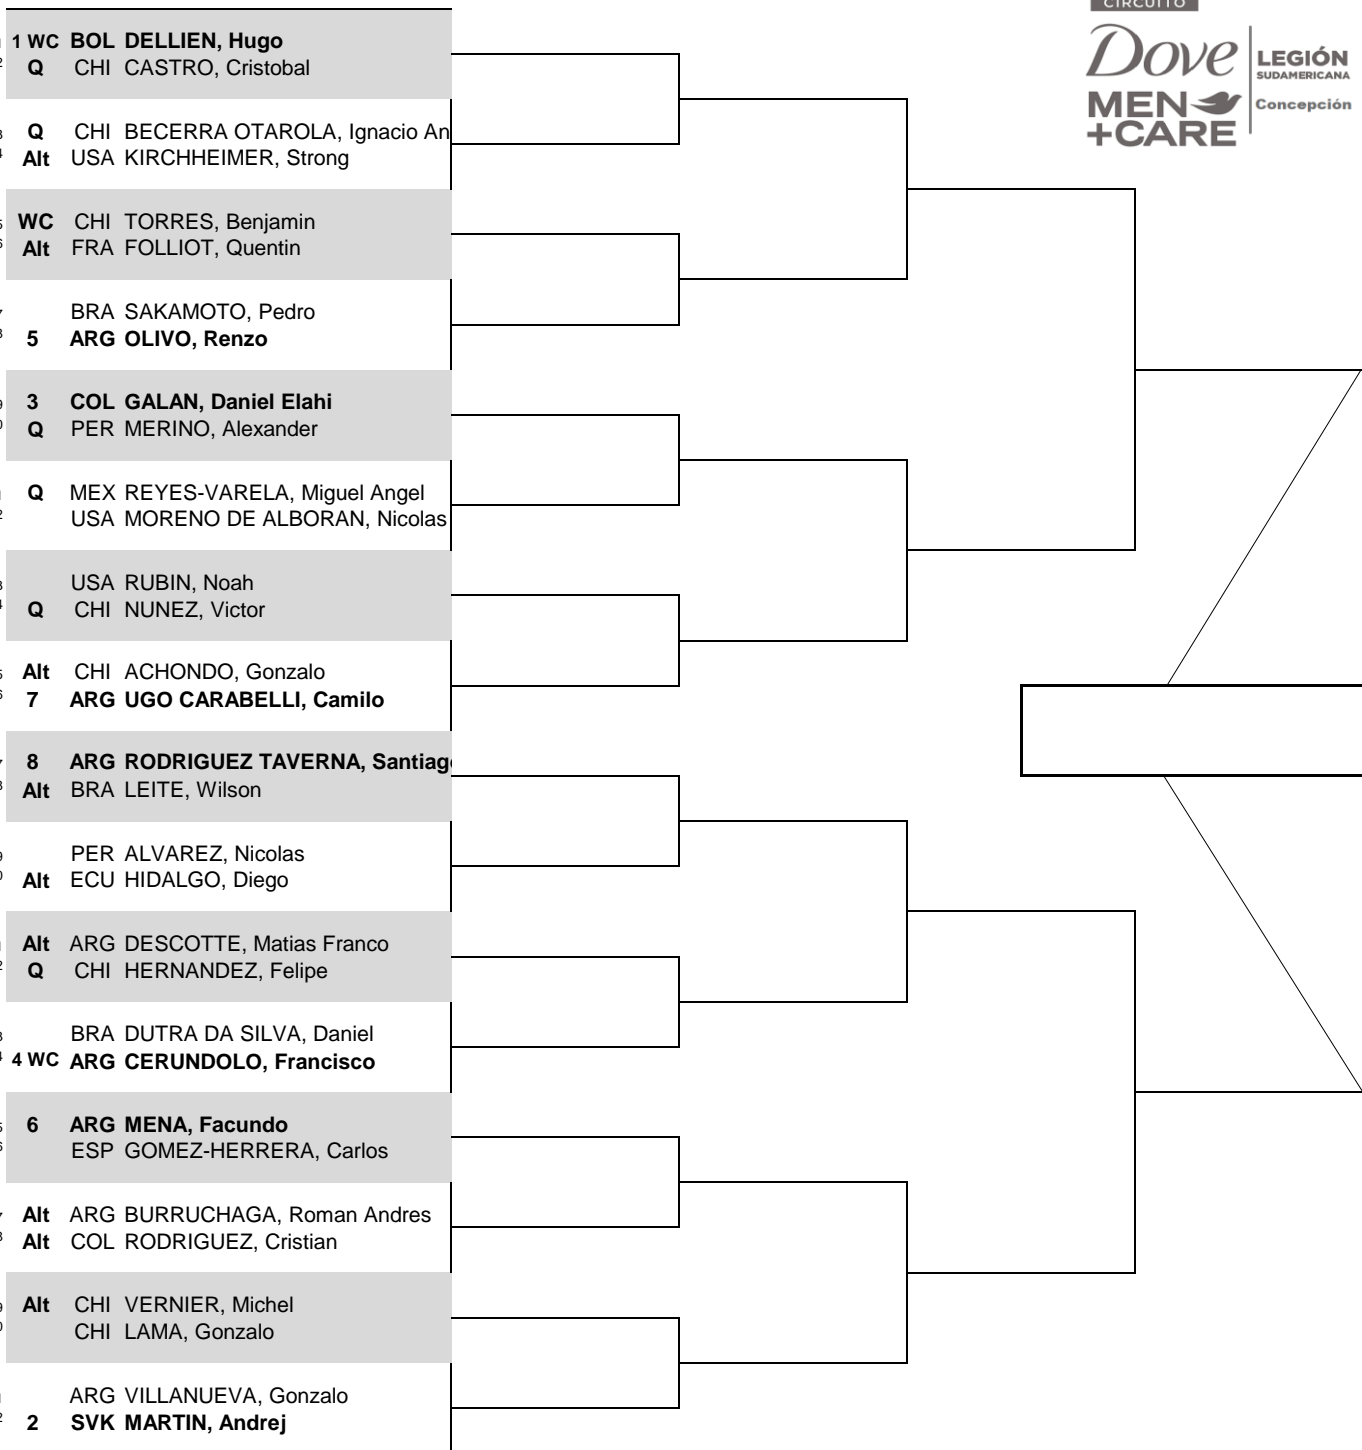

DOVE MEN+CARE Legion Sudamericana- Challenger Concepcion

CITY, COUNTRY: **Concepcion, Chile** | TOURNAMENT DATES: **17-23 January 2022** | SURFACE: **Red Clay** | CATEGORY: **Challenger 80** | PRIZE MONEY: **\$53,120**

STATUS: **MAIN DRAW SINGLES**

ATP, Inc. © Copyright 2014

SEEDED PLAYERS		RANK	PRIZE MONEY	POINTS	ALTERNATES / LUCKY LOSERS	WITHDRAWALS
1	DELLIEN, Hugo	113	WINNER	\$7,200	80	S. Kirchheimer (Alt)
2	MARTIN, Andrej	116	FINALIST	\$4,240	50	G. Achondo (Alt)
3	GALAN, Daniel Elahi	119	SEMI-FINALIST	\$2,510	30	W. Leite (Alt)
4	CERUNDOLO, Francisco	125	QUARTER-FINALIST	\$1,460	16	C. Rodriguez (Alt)
5	OLIVO, Renzo	188	SECOND ROUND	\$860	7	
6	MENA, Facundo	209	FIRST ROUND	\$520	0	
7	UGO CARABELLI, Camilo	215				
8	RODRIGUEZ TAVERNA, Santiago Fa	266				
FOLLOW LIVE SCORING AT						
www.ATPTour.com						
LAST DIRECT ACCEPTANCE		Jose Fco Vidal Azorin- 447		CHALLENGER SUPERVISOR(S)		Jaime Chavez