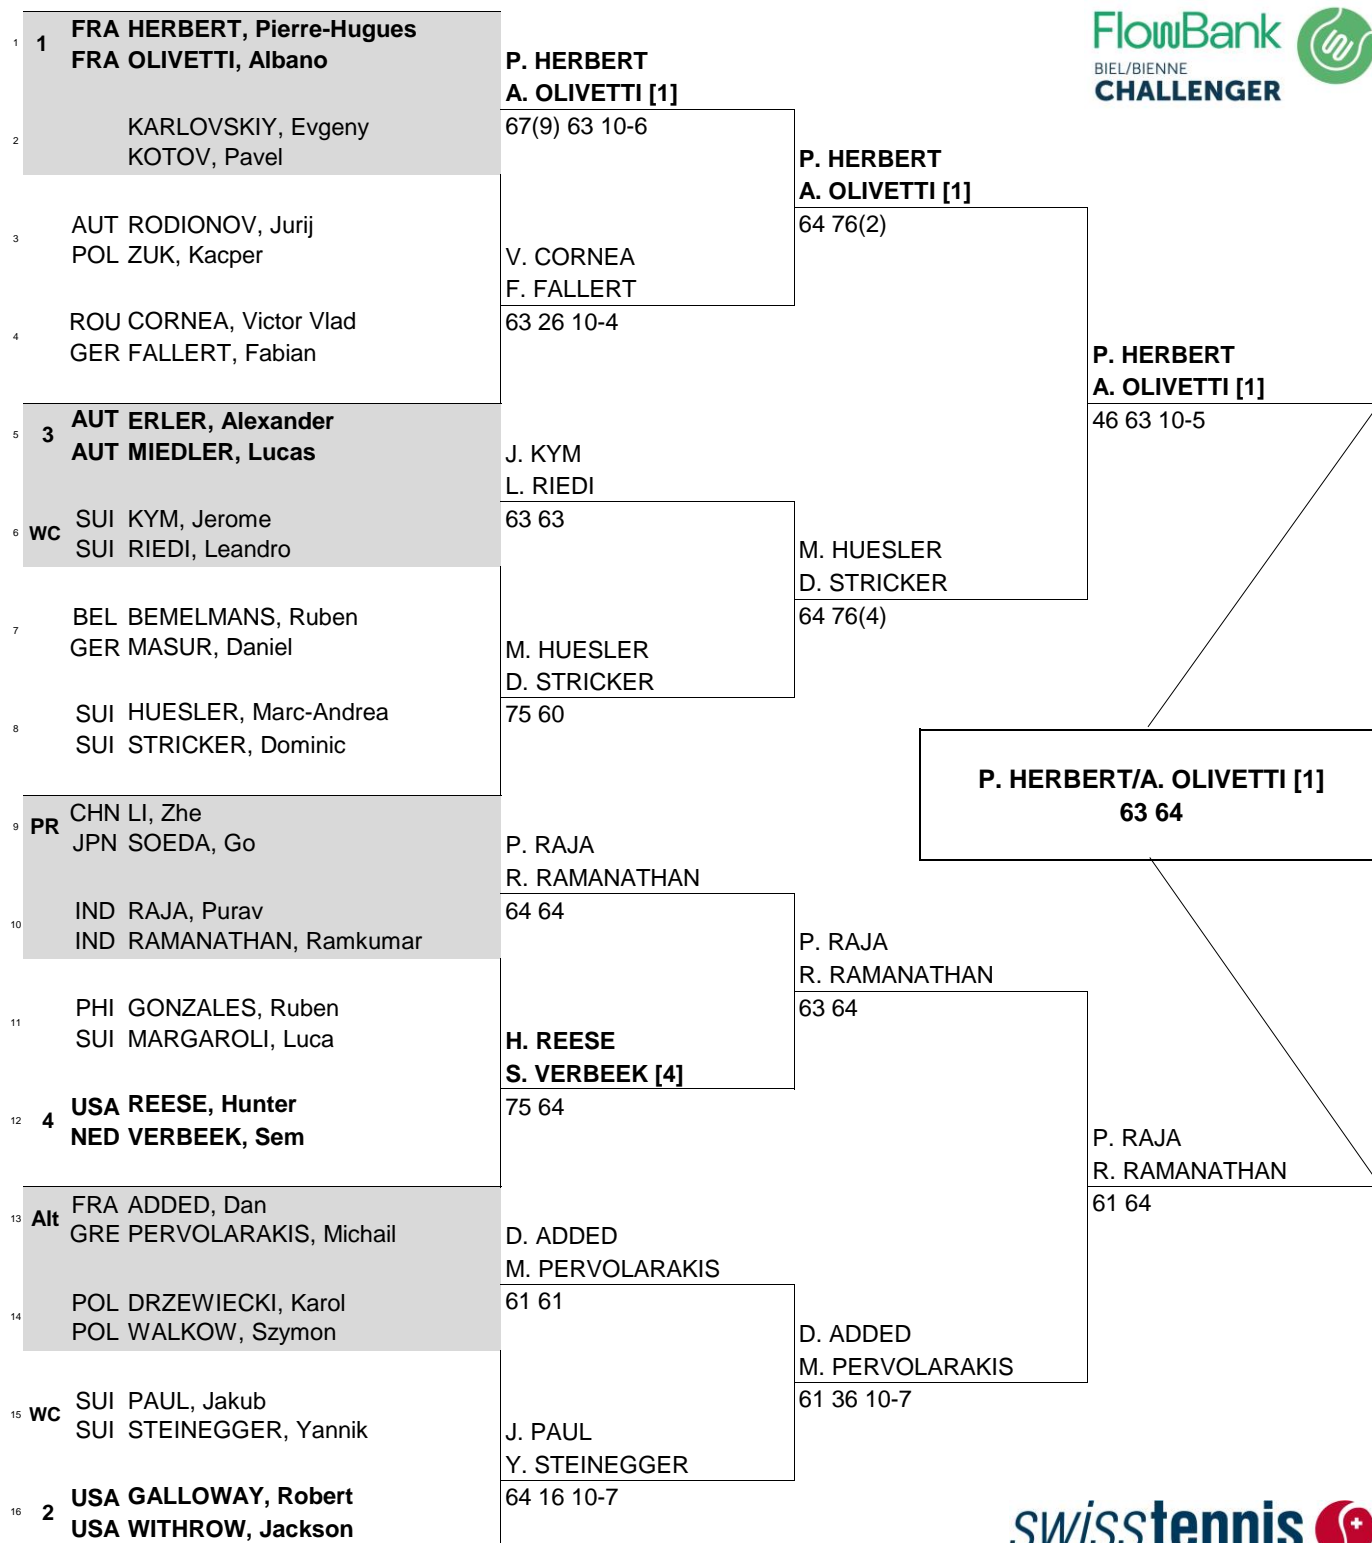

CITY, COUNTRY: **Biel/Bienne, Switzerland** | TOURNAMENT DATES: **21-27 March 2022** | SURFACE: **Hard, Rebc** | CATEGORY: **Challenger 80** | PRIZE MONEY: **€ 45,730**

STATUS: **NAT.** | MAIN DRAW DOUBLES

ATP Tour © Copyright 2014

SEEDED TEAMS	RANK	PRIZE MONEY (PER TEAM)	POINTS	ALTERNATES	RETIREMENTS/WALKOVERS
1 HERBERT, Pierre-Hugues / OLIVETTI, Albano	120	WINNER € 2,670	80	D. Added / M. Pervolarakis - [Alt]	
2 GALLOWAY, Robert / WITHROW, Jackson	213	FINALIST € 1,550	50		
3 ERLER, Alexander / MIEDLER, Lucas	219	SEMI-FINALIST € 930	30		
4 REESE, Hunter / VERBEEK, Sem	224	QUARTER-FINALIST € 550	16		
FOLLOW LIVE SCORING AT www.ATPTour.com				WITHDRAWALS	
FIRST ROUND € 310				A. Celikbilek/C. Ilkel (personal/personal)	
LAST DIRECT ACCEPTANCE:				Adv. 373 / On-site 434	CHALLENGER SUPERVISOR Carl Baldwin