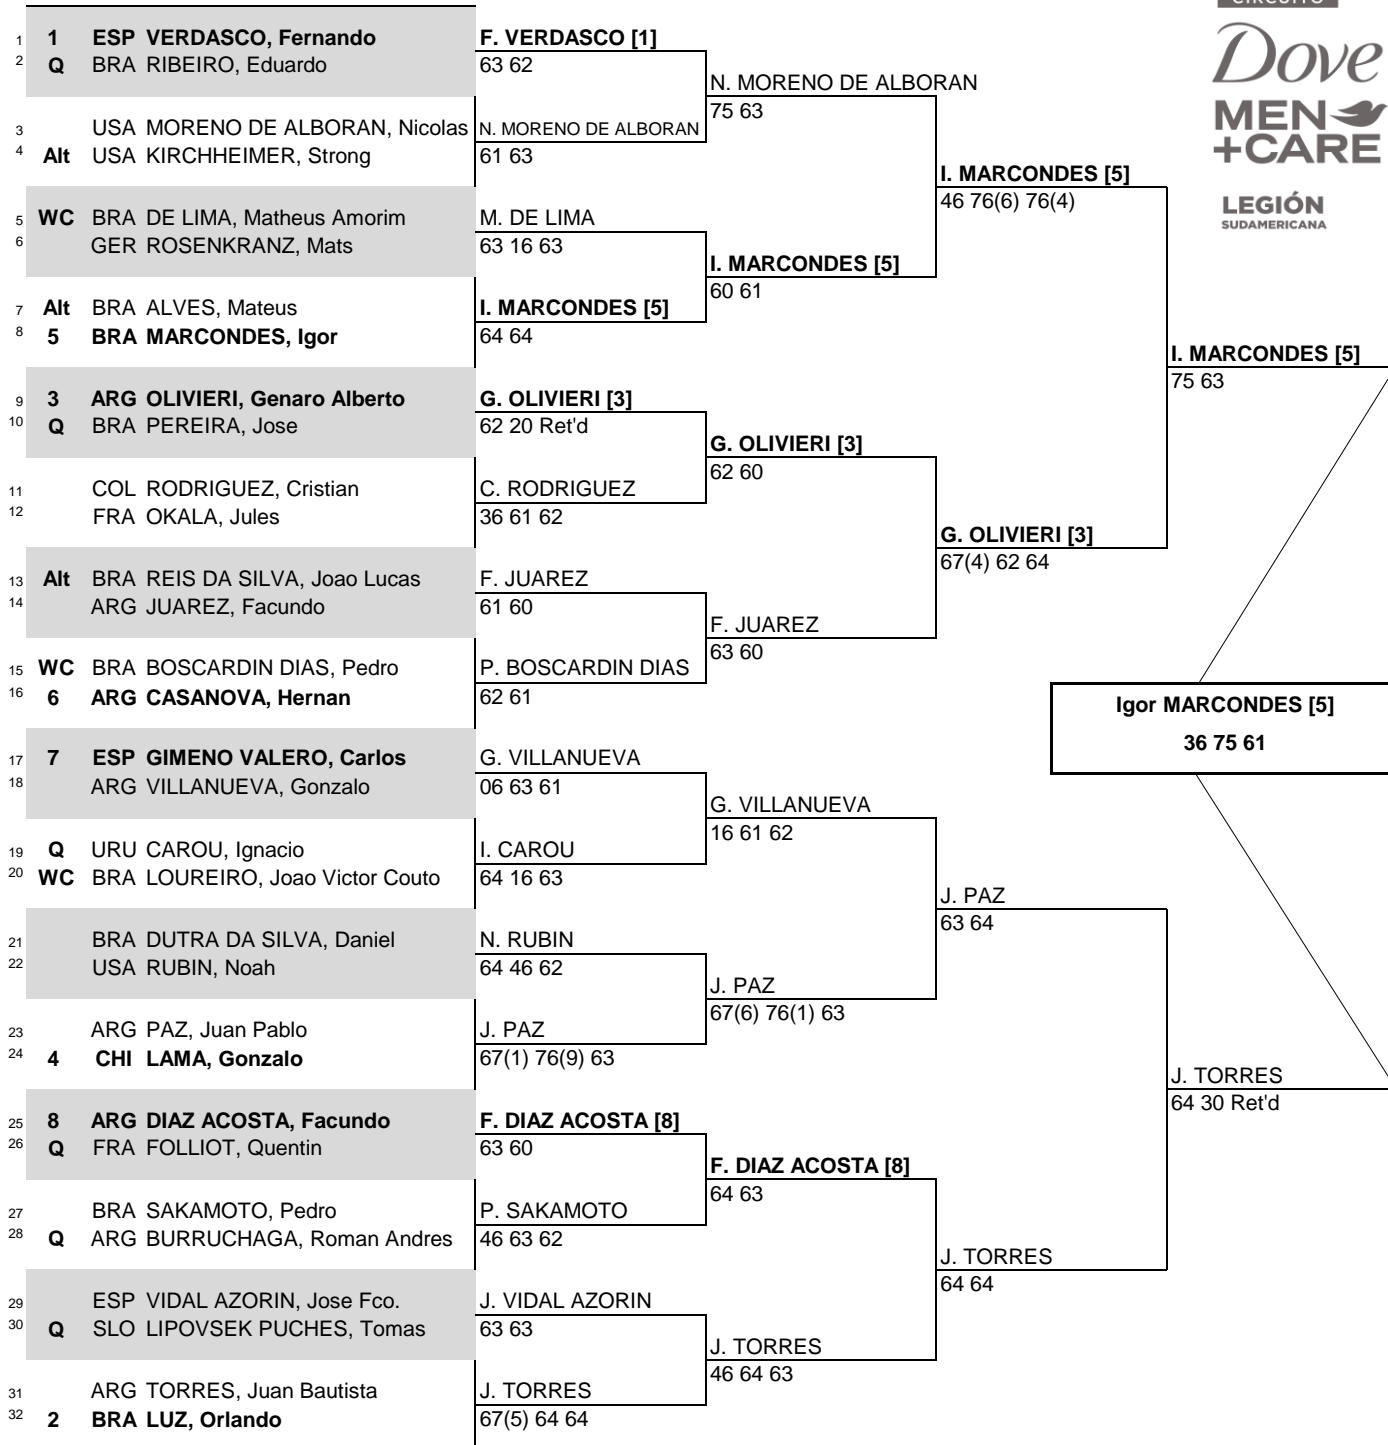

CIRCUITO DOVE MEN+CARE BLUMENAU

CITY, COUNTRY: Blumenau, Brazil | TOURNAMENT DATES: 10-16 JANUARY 2022 | SURFACE: Red Clay | CATEGORY: Challenger 50 | PRIZE MONEY: \$37,520

STATUS NAT **MAIN DRAW SINGLES**

CIRCUITO

ATP, Inc. © Copyright 2014

SEEDED PLAYERS	RANK	PRIZE MONEY	POINTS	ALTERNATES / LUCKY LOSERS	WITHDRAWALS
1 VERDASCO, Fernando	154	WINNER \$5,150	50	S. Kirchheimer (Alt)	
2 LUZ, Orlando	295	FINALIST \$3,050	30	M. Alves (Alt)	
3 OLIVIERI, Genaro Alberto	313	SEMI-FINALIST \$1,800	17	J. Reis Da Silva (Alt)	
4 LAMA, Gonzalo	322	QUARTER-FINALIST \$1,050	9		
5 MARCONDES, Igor	324	SECOND ROUND \$620	4	RETIREMENTS/WALKOVERS	
6 CASANOVA, Hernan	325	FIRST ROUND \$375	0	J. Paz - Abdominal pain	
7 GIMENO VALERO, Carlos	329			J. Pereira - Dizziness	
8 DIAZ ACOSTA, Facundo	338				