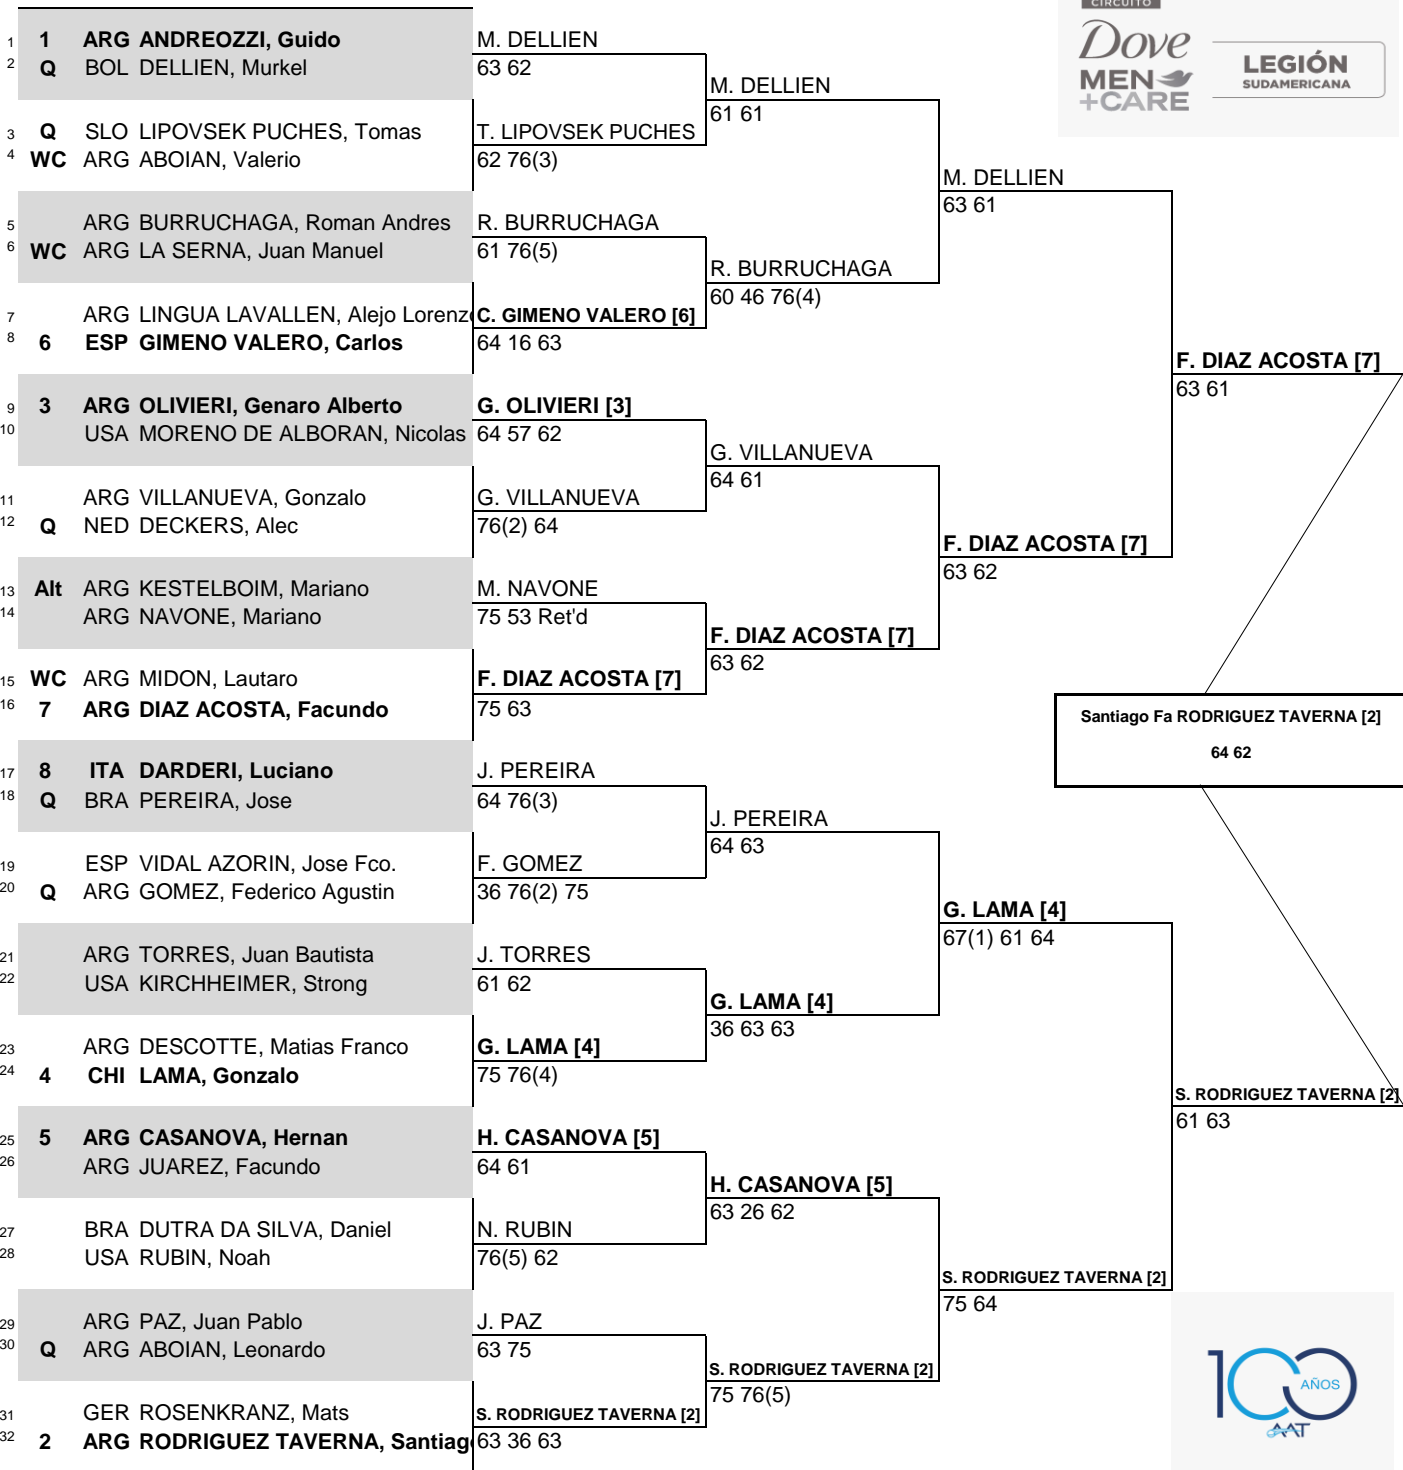

# DOVE MEN+CARE LEGION SUDAMERICANA CHALLENGER DE TIGRE

**CITY, COUNTRY** Buenos Aires, Argentina      **TOURNAMENT DATES** 3-9 January 2022      **SURFACE** Red Clay      **CATEGORY** Challenger 50      **PRIZE MONEY** \$37,520

**STATUS** NAT **MAIN DRAW SINGLES**

ATP, Inc. © Copyright 2014

SEEDED PLAYERS		RANK	PRIZE MONEY	POINTS	ALTERNATES / LUCKY LOSERS	WITHDRAWALS
1	ANDREOZZI, Guido	271	WINNER	\$5,150	50	M. Kestelboim (Alt)
2	RODRIGUEZ TAVERNA, Santiago Fa	302	FINALIST	\$3,050	30	
3	OLIVIERI, Genaro Alberto	313	SEMI-FINALIST	\$1,800	17	
4	LAMA, Gonzalo	322	QUARTER-FINALIST	\$1,050	9	
5	CASANOVA, Hernan	325	SECOND ROUND	\$620	4	
6	GIMENO VALERO, Carlos	329	FIRST ROUND	\$375	0	M. Kestelboim - Left leg
7	DIAZ ACOSTA, Facundo	338				
8	DARDERI, Luciano	341				