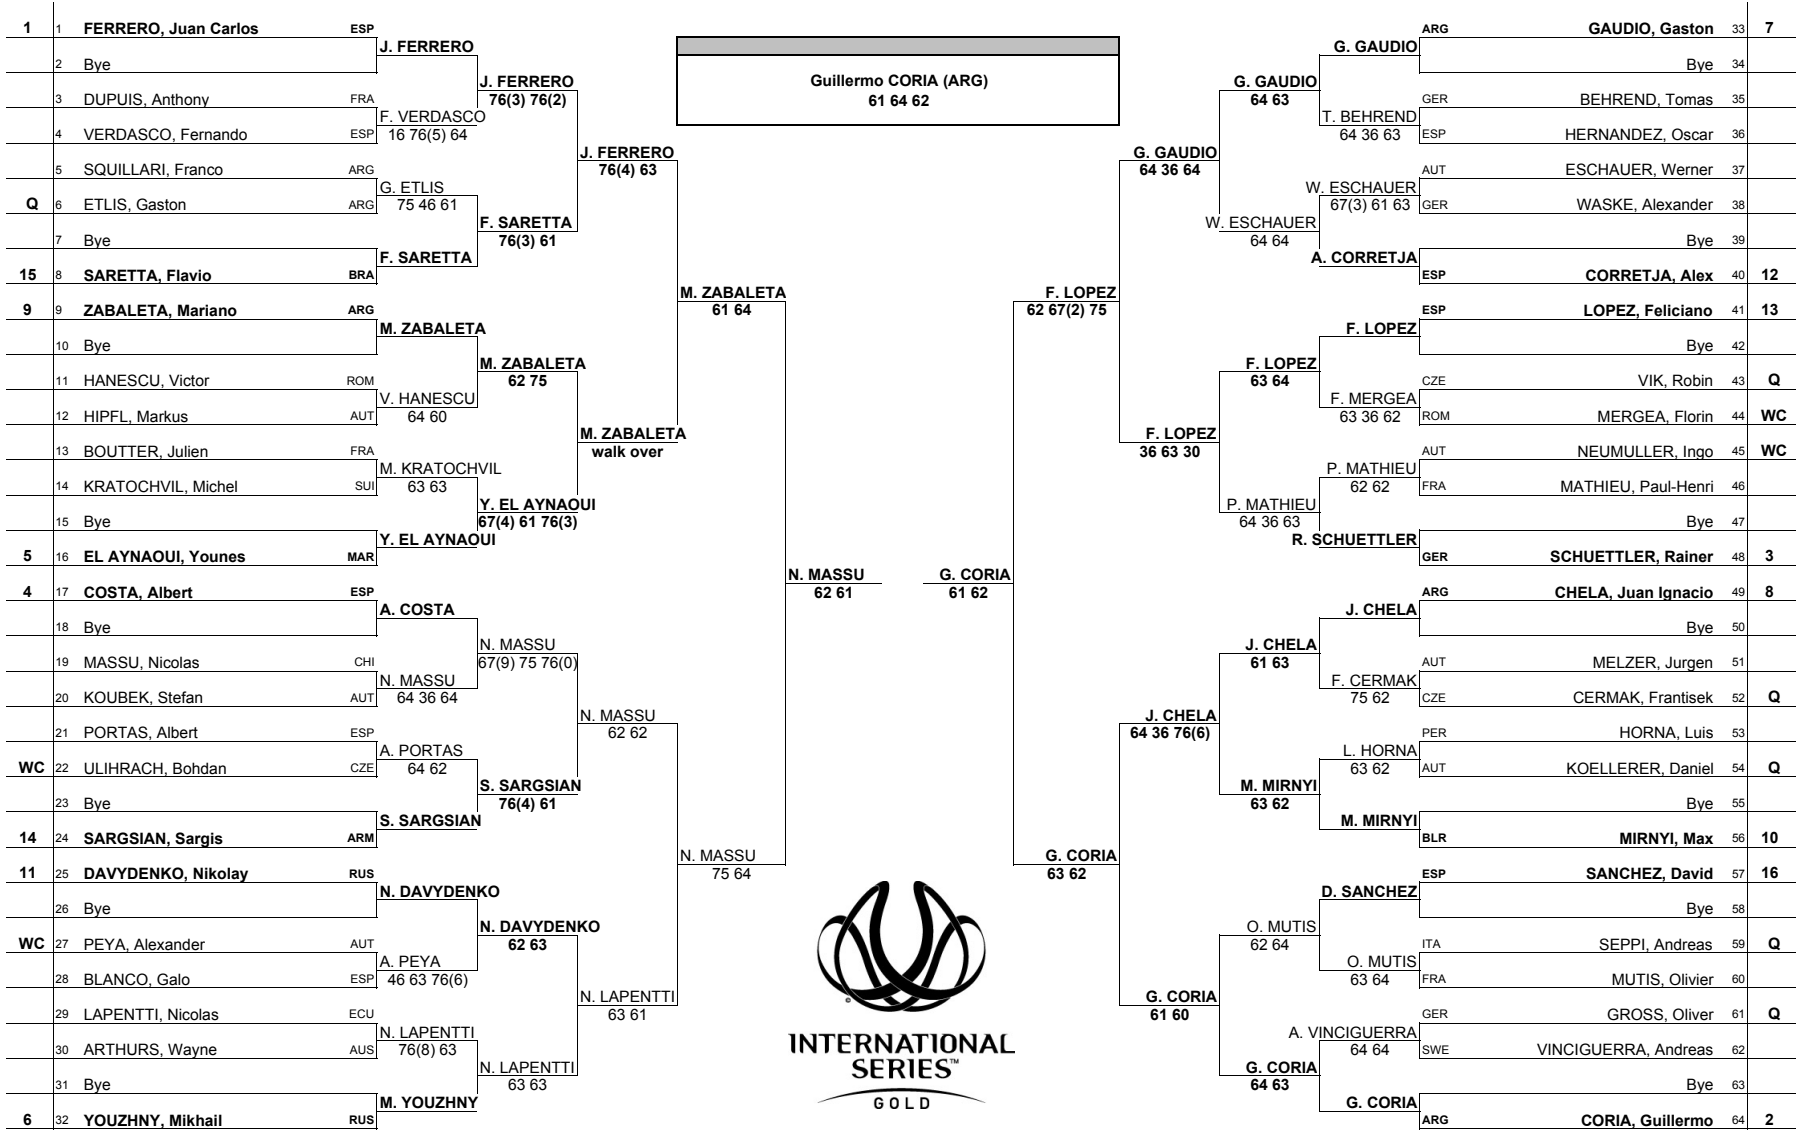

**MAIN DRAW SINGLES**

**Generali Open - Kitzbuhel**

21-27 July 2003  
Clay  
€ 900,000  
319

| Seeded Players  | Seeded Players  | Lucky Loser         | Replaces           | Lucky Loser | Replaces           | Last Direct Acceptance      |
|---|---|---------------------|--------------------|-------------|--------------------|-----------------------------|
| 1 FERRERO, Juan Carlos<br>2 CORIA, Guillermo<br>3 SCHUETTLER, Rainer<br>4 COSTA, Albert | 9 ZABALETA, Mariano<br>10 MIRNYI, Max<br>11 DAVYDENKO, Nikolay<br>12 CORRETJA, Alex   |                     |                    |             |                    | <b>HERNANDEZ, Oscar 139</b> |
|   |   | Vacancies           | Reason for Vacancy | Vacancies   | Reason for Vacancy |                             |
| 5 EL AYNAOUI, Younes<br>6 YOUZHNY, Mikhail<br>7 GAUDIO, Gaston<br>8 CHELA, Juan Ignacio | 13 LOPEZ, Feliciano<br>14 SARGSIAN, Sargis<br>15 SARETTA, Flavio<br>16 SANCHEZ, David | El Aynaoui, Younnes | Flu                |             |                    | <b>Thomas Karlberg</b>      |
|   |   |                     |                    |             |                    | <b>ATP Supervisor</b>       |