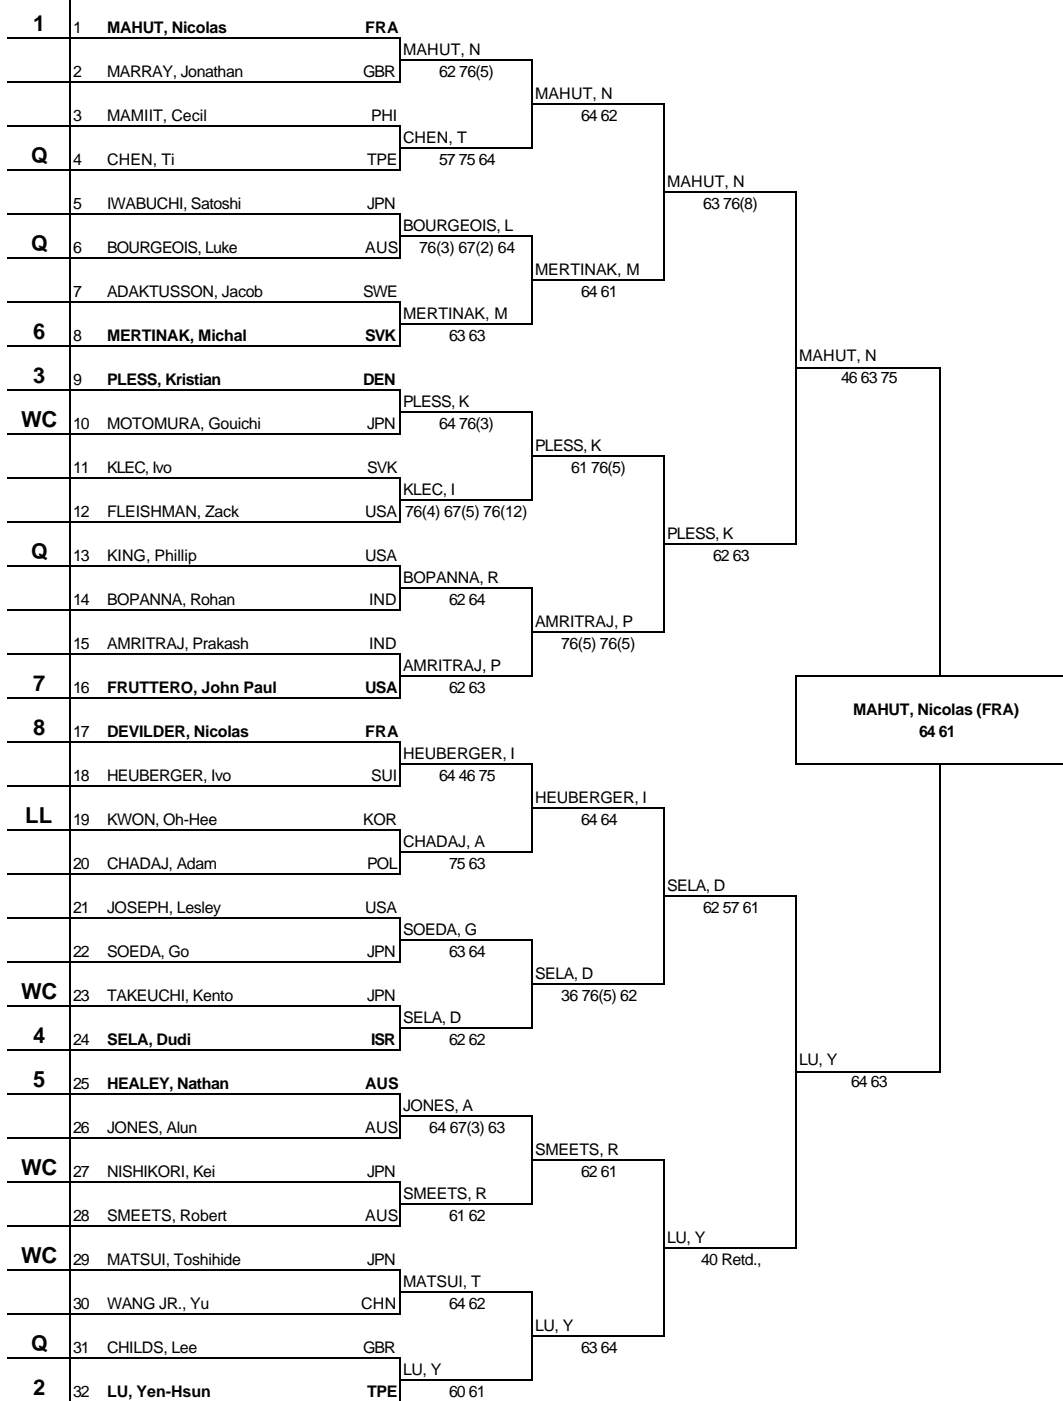

# Shimadzu All Japan Indoor Tennis Championships - KYOTO

## MAIN DRAW SINGLES

6-12 March 2006  
Indoor Carpet (Spuckturf)  
\$25000+H

ATP, Inc. © Copyright 2001

Seeded Players	Rank	Lucky Losers	Replaces	Last Direct Acceptance
1 MAHUT, Nicolas (FRA)	117	KWON, Oh-Hee	IM, Kyu Tae	<b>IWABUCHI S. - 347</b>
2 LU, Yen-Hsun (TPE)	128			
3 PLESS, Kristian (DEN)	152			
4 SELA, Dudi (ISR)	171			
		<b>Retirement/W.O.</b>	<b>Reasons</b>	
5 HEALEY, Nathan (AUS)	179	R. Smeets	Right side strain	<b>ED HARDISTY</b>
6 MERTINAK, Michal (SVK)	183			
7 FRUTTERO, John Paul (USA)	193			
8 DEVILDER, Nicolas (FRA)	200			<b>Challenger Supervisor</b>